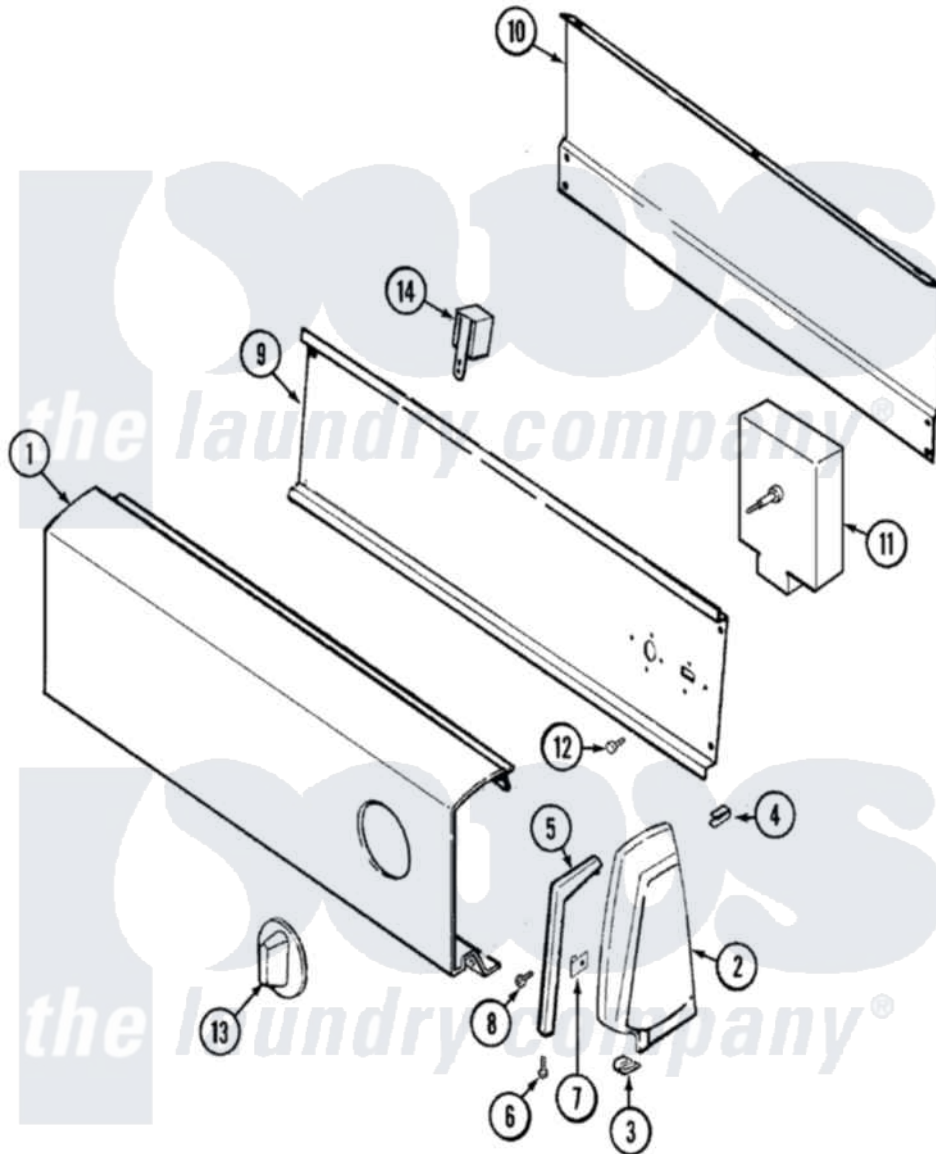

# Magic Chef YG204LW 02 - CONTROL PANEL

Magic Chef [Residential Magic Chef YG204LW Dryer Parts](#) Parts Diagram 02 - CONTROL PANEL  
 Click on the part number to view part

Item	Original Part Number	Replaced By	Status	Part Description
1	<a href="#">31001097</a>			Panel, Control
2	25-7649	<a href="#">910187</a>		Screw
"	<a href="#">25-7702</a>			Speedclip, End Cap To Control Panel
"	35-2488	<a href="#">21001452</a>		Cap- End
"	35-2487	<a href="#">21001451</a>		Cap- End
3	25-7691		Not Available	SCREW, END CAP TO TOP
"	<a href="#">25-7851</a>			Speedclip, End Cap To Top
4	25-7435	<a href="#">33002917</a>		Screw, No.10-16
"	<a href="#">25-7852</a>			Speedclip, Rr Shld To End Cap
5	53-0279		Not Available	TRIM, END CAP (RT)
"	53-0280		Not Available	TRIM, END CAP (LT)
6	<a href="#">25-7760</a>			Screw
7	<a href="#">25-7702</a>			Speedclip, End Cap To Control Panel
8	25-3092	<a href="#">90767</a>		Screw, 8A X 3/8 HeX Washer Head Tapping

9	53-2504	<a href="#">31001193</a>	Pad, Shield
"	<a href="#">53-1676</a>		Shield, Control
10	35-2688	<a href="#">21001460</a>	Shield, Rear
11	<a href="#">31001108</a>		Timer
12	31001119	<a href="#">W10116760</a>	Screw
13	53-2501	<a href="#">31001219</a>	Knob Ski
14	<a href="#">53-1639</a>		Buzzer Assembly
"	25-3092	<a href="#">90767</a>	Screw, 8A X 3/8 HeX Washer Head Tapping
15	31001120	Not Available	MANUAL, USE & CARE
16	16000329	Not Available	GUIDE, QUICK REF. - MAGIC CHEF