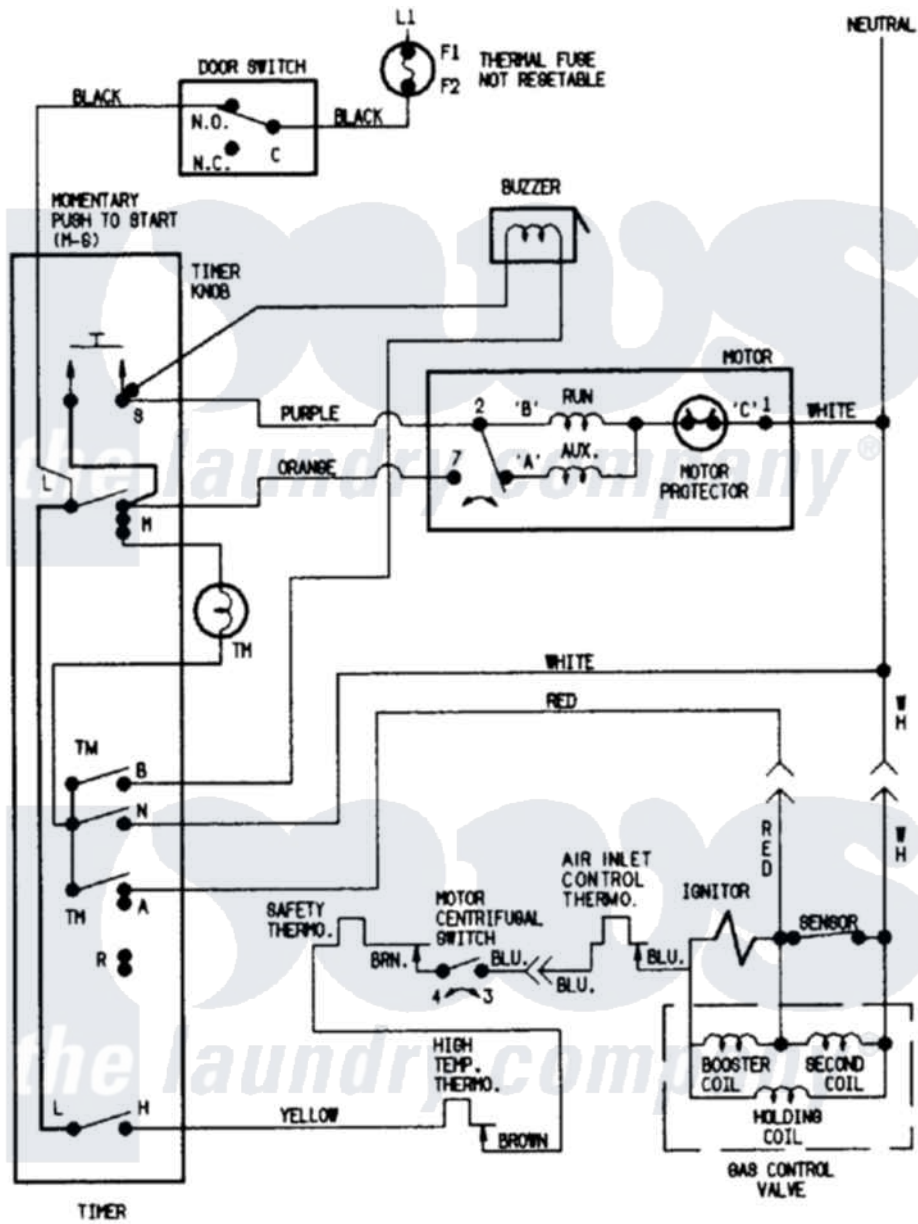

Magic Chef YG204LW 07 - WIRING INFORMATION

Magic Chef Residential Magic Chef YG204LW Dryer Parts Parts Diagram 07 - WIRING INFORMATION
 Click on the part number to view part

Item	Original Part Number	Replaced By	Status	Part Description
NI	15001256		Not Available	WIRING INFORMATION