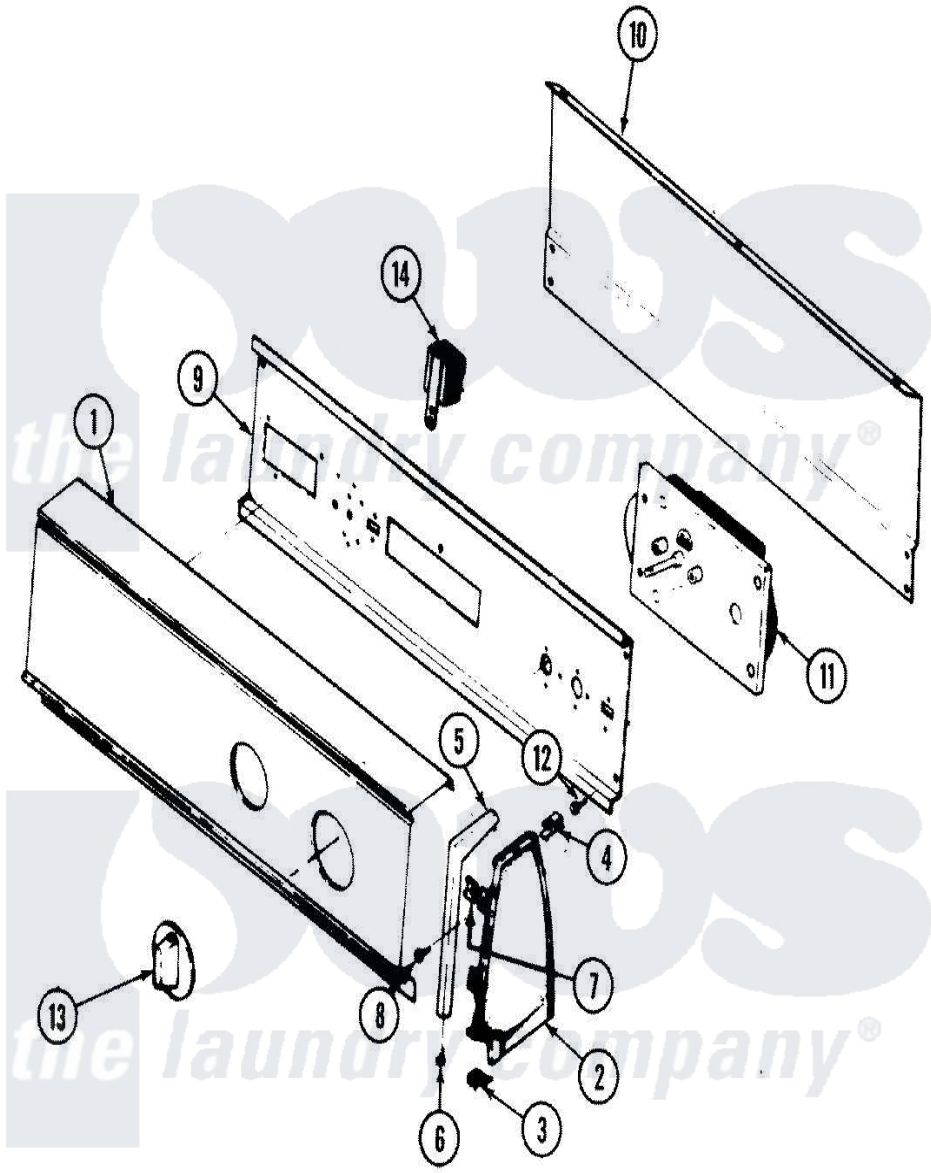

# Magic Chef YG205KV 02 - CONTROL PANEL (YG205KV)

Magic Chef [Residential Magic Chef YG205KV Dryer Parts](#) Parts Diagram 02 - CONTROL PANEL (YG205KV)  
 Click on the part number to view part

Item	Original Part Number	Replaced By	Status	Part Description
1	53-2471		Not Available	PANEL, CONTROL
2	25-7649	<a href="#">910187</a>		Screw
"	<a href="#">25-7702</a>			Speedclip, End Cap To Control Panel
"	<a href="#">25-7793</a>			Screw
"	<a href="#">25-7851</a>			Speedclip, End Cap To Top
"	35-2668	<a href="#">21001453</a>		Cap- End
"	35-2669		Not Available	CAP, END (LT)(WHT)
3	<a href="#">25-7851</a>			Speedclip, End Cap To Top
"	25-7697	<a href="#">25-2219</a>		Screw
4	25-7435	<a href="#">33002917</a>		Screw, No.10-16
"	<a href="#">25-7852</a>			Speedclip, Rr Shld To End Cap
5	53-2410		Not Available	END TRIM R.H. (WHT)
"	53-2411		Not Available	END TRIM L.H. (WHT)
6	<a href="#">25-7760</a>			Screw
7	<a href="#">25-7702</a>			Speedclip, End Cap To Control

7	<a href="#">25-1192</a>			Panel
8	25-3092	<a href="#">90767</a>		Screw, 8A X 3/8 HeX Washer Head Tapping
9	<a href="#">53-1676</a>			Shield, Control
"	53-2504	<a href="#">31001193</a>		Pad, Shield
"	31001128		Not Available	SHIELD, CONTROL
10	35-2688	<a href="#">21001460</a>		Shield, Rear
11	<a href="#">53-1758</a>			Timer
12	25-7435	<a href="#">33002917</a>		Screw, No.10-16
13	<a href="#">53-2502</a>			Knob And Skirt Assembly
14	<a href="#">53-1639</a>			Buzzer Assembly
"	25-3092	<a href="#">90767</a>		Screw, 8A X 3/8 HeX Washer Head Tapping
15	31001050		Not Available	MANUAL, USE & CARE
"	53-2486		Not Available	MANUAL, USE & CARE
16	16000329		Not Available	GUIDE, QUICK REF. - MAGIC CHEF