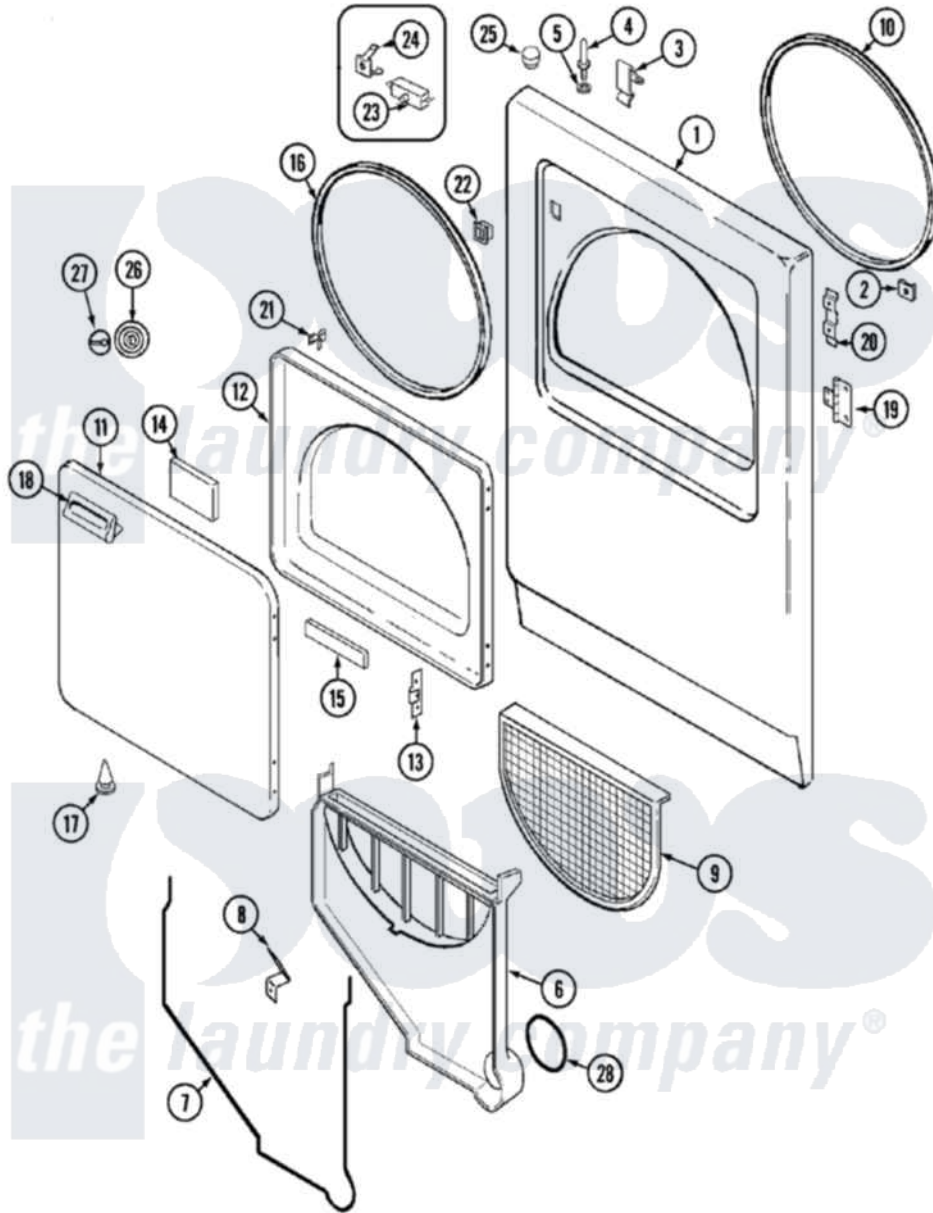

Magic Chef YG205KV 03 - DOOR (YG205KV)

Magic Chef [Residential Magic Chef YG205KV Dryer Parts](#) Parts Diagram 03 - DOOR (YG205KV)
 Click on the part number to view part

Item	Original Part Number	Replaced By	Status	Part Description
1	53-0727	12001190		Panel Kit
2	25-7820	489478		Screw, 8 X 1/2
"	25-7817		Not Available	CLIP, U-TYPE
3	25-7220			Clip, Cabinet Top
4	53-0643			Pin, Locator
5	25-0224	3400029		Nut, Adapter Plate
"	53-0200			Sleeve, Locator Pin
6	25-7810	415013-35		Screw
"	53-1299	12001324		Duct Kit, Collector
7	53-0204			Seal
8	53-0123			Clip
9	53-0918			Filter, Lint
10	53-0282	31001637		Seal Assembly, Cylinder Front
11	53-0154			Panel, Outer Door
12	53-0912		Not Available	PANEL, INNER DOOR (WHT)
13	53-0119			Clip, Hinge

14	53-1490		Door Pad
15	53-1491		Door Pad
16	25-7770	3196169	Screw, Element
"	53-0648	31001529	Seal, Door
17	25-7889		Plug Button
18	53-0928	53-0927	Handle, Door
"	53-0927		Handle, Door
"	25-7810	415013-35	Screw
19	25-7809		Screw, No.6-20 1/2 Flthd Torx
"	53-1492		Hinge, Dryer Door
20	53-0121	Not Available	TWIN NUT
21	53-2364	LA-1003	Door Catch Kit
"	LA-1003		Door Catch Kit
22	25-7828	489483	Screw 10-32 X 1/2
"	53-0187	LA-1003	Door Catch Kit
23	53-0148		Switch, Door
"	LA-1005		Switch Kit
24	63-5990	31001319	Clip, Switch
25	33-2653		Bumper, Cabinet
26	53-0155	Not Available	PLUG, GAS ACCESS (WHT)
27	53-0156		Button, Gas Access
28	53-0203	12001324	Duct Kit, Collector