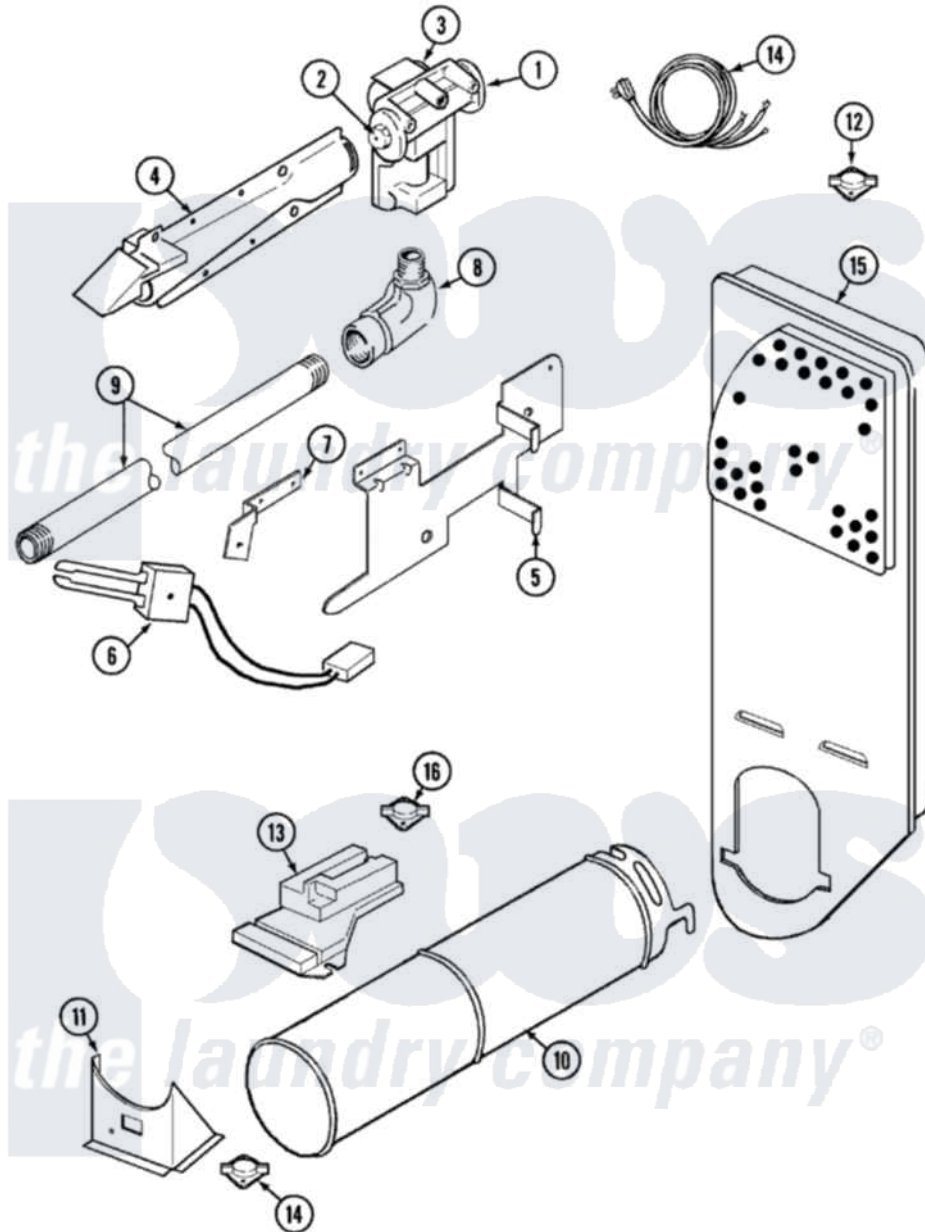

# Magic Chef YG205KV 04 - GAS CARRYING (YG205KV)

Magic Chef [Residential Magic Chef YG205KV Dryer Parts](#) Parts Diagram 04 - GAS CARRYING (YG205KV)  
 Click on the part number to view part

Item	Original Part Number	Replaced By	Status	Part Description
1	53-0194	<a href="#">306176</a>		Valve, Gas
"	63-2098		Not Available	TAIL PIECE
"	<a href="#">60-6846</a>			Union Nut
2	<a href="#">63-3570</a>			Burner Orifice
3	63-6615	<a href="#">279834</a>		Coil-Valve
"	63-6614	<a href="#">279834</a>		Coil-Valve
4	63-6682	<a href="#">31001784</a>		Burner
5	25-7741	<a href="#">W10116760</a>		Screw
"	<a href="#">53-0140</a>			Mtg Bracket
6	53-0689	<a href="#">31001556</a>		Igniter
7	25-2134	<a href="#">W10116760</a>		Screw
"	<a href="#">25-3034</a>			Clip, Wiring
"	25-7744	<a href="#">8281196</a>		Screw
"	53-0686		Not Available	BRACKET
8	53-0101	<a href="#">31001042</a>		Valve, Gas Shut Off
9	25-7741	<a href="#">W10116760</a>		Screw

"	53-2362	<a href="#">31001777</a>	Main Gas L
10	25-3032		Not Available WIRING CLIP
"	<a href="#">53-1884</a>		Housing, Heater
11	25-3092	<a href="#">90767</a>	Screw, 8A X 3/8 HeX Washer Head Tapping
"	25-7741	<a href="#">W10116760</a>	Screw
"	<a href="#">53-2363</a>		Support, Heater Housing
12	53-0143	<a href="#">LA-1053</a>	Fuse Kit, Thermal
"	<a href="#">25-0168</a>		Screw
13	63-5013	<a href="#">338906</a>	Radiant, Sensor
"	25-2134	<a href="#">W10116760</a>	Screw
14	63-6259	<a href="#">31001547</a>	Cord, Power
15	25-7819	<a href="#">M0217225</a>	Screw
"	<a href="#">53-1706</a>		Inlet Air Duct Assembly
"	25-7741	<a href="#">W10116760</a>	Screw
16	<a href="#">12001031</a>		Conversion Kit
"	<a href="#">53-1182</a>		Fuse, Thermal
"	<a href="#">LA-1053</a>		Fuse Kit, Thermal
"	25-3032		Not Available WIRING CLIP
"	53-1096	<a href="#">LA-1053</a>	Fuse Kit, Thermal
"	<a href="#">63-6766</a>		Conversion Kit
"	<a href="#">25-0168</a>		Screw