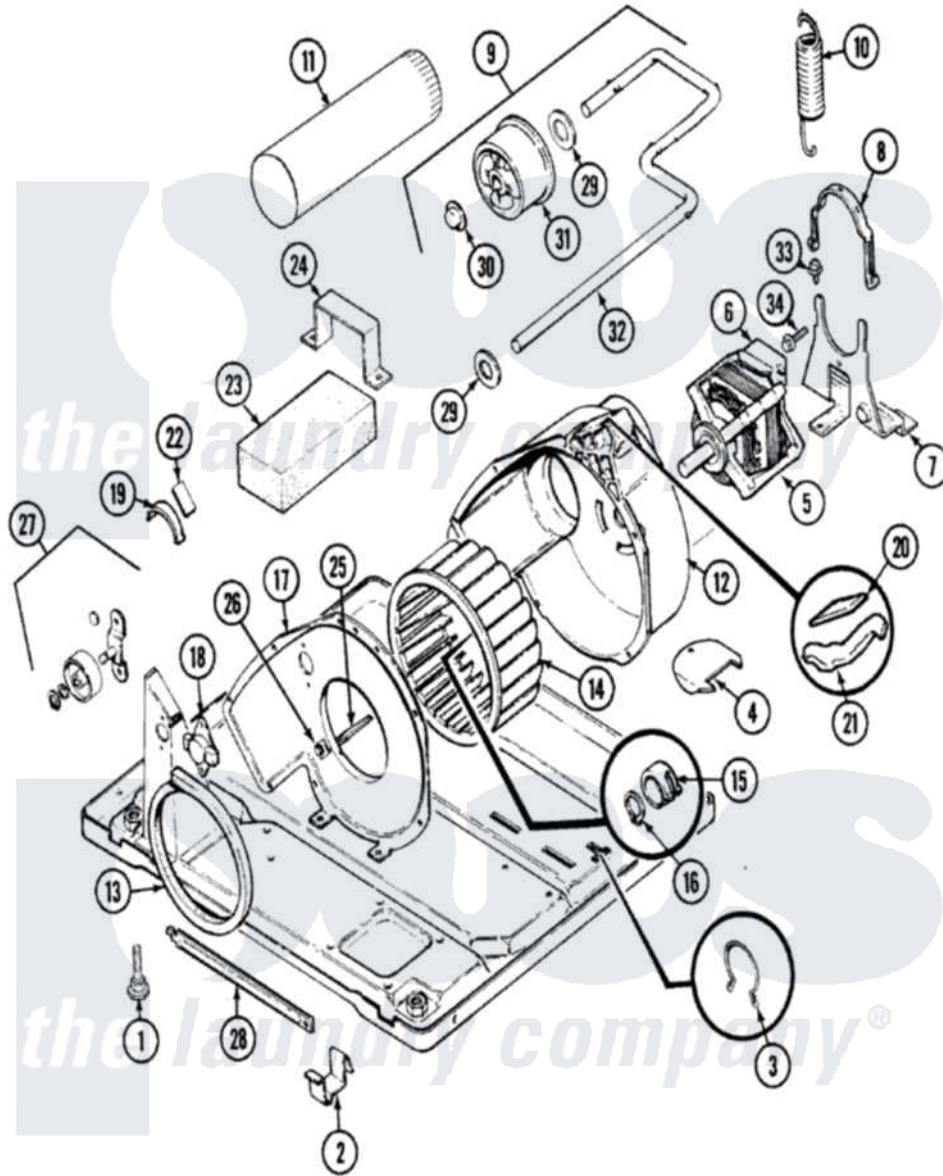

Magic Chef YG205KV 05 - MOTOR & DRIVE (YG205KV)

Magic Chef [Residential Magic Chef YG205KV Dryer Parts](#) Parts Diagram 05 - MOTOR & DRIVE (YG205KV)
 Click on the part number to view part

Item	Original Part Number	Replaced By	Status	Part Description
1	63-5834		Not Available	LEG, LEVELING
2	53-0120			Clip, Front Panel
3	25-7027	16515		Clip
4	53-1921			Shield, Wiring
"	25-7741	W10116760		Screw
5	31001015	W10410996		Motor-Drive
6	53-0693	53-0332		Motor Switch
7	25-7811		Not Available	SCREW
"	53-1932	31001570		Bracket, Motor
8	53-0214	660658		Clamp, Motor Mounting 343481 685441
9	53-2287			Idler Assembly
10	53-2209	31001465		Spring, Idler
11	53-0134			Duct, Exhaust
"	25-2134	W10116760		Screw
12	53-1801			Housing, Blower
13	53-0203	12001324		Duct Kit, Collector

14	31001043		Wheel, Blower
15	25-7823	312967	Clamp, Blower Housing
16	25-7855		Ring, Retaining
17	53-1934		Cover, Blower Housing
"	25-7807	33002917	Screw, No.10-16
18	53-1107		Thermostat, Control
"	25-2134	W10116760	Screw
19	53-2273	31001470	Glide, Tumbler
"	LA-1006		Glide Kit, Tumbler
20	53-1684	31001356	Pad, Glide
21	53-2272	31001469	Glide, Tumbler
22	53-1684	31001356	Pad, Glide
23	53-0645	Not Available	COUNTERWEIGHT
24	25-7732	681414	Screw, 10AB X 1/2
"	53-0644	Not Available	BRACKET
25	53-1026		Guide, Vane Inlet
26	25-3457		Screw, Sems
27	LA-1008		Rr Roller Kit
"	LA-1007	12002126	Reinforcement Brace/Glide Kit
28	53-1625		Brace, Tumbler Support
29	25-7815		Washer
30	25-7957		Pushnut
31	53-1628	31001344	Pulley, Idler
32	53-2250	53-2287	Idler Assembly
33	25-7699	Not Available	STRAIN RELIEF
34	25-7674		Screw