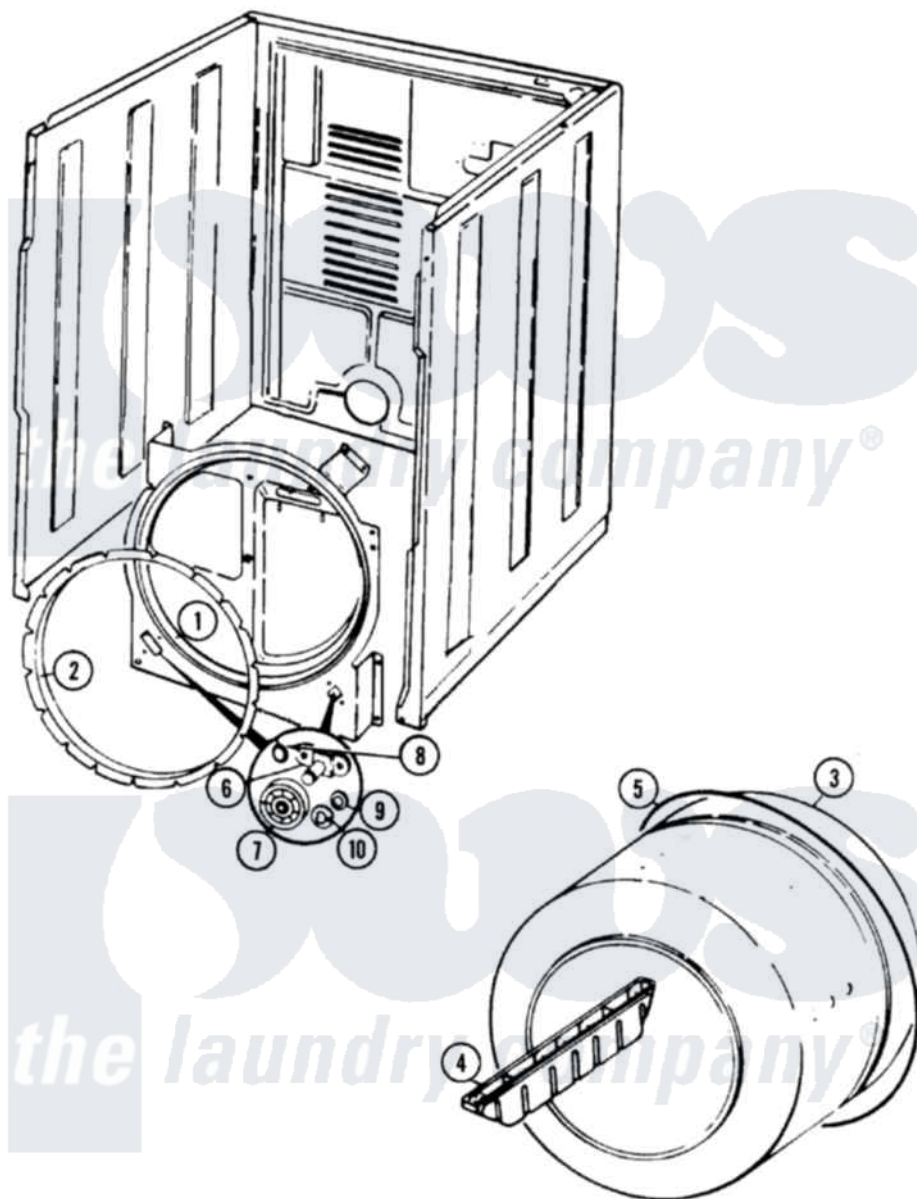

Magic Chef YG205KV 06 - TUMBLER (YG205KV)

Magic Chef [Residential Magic Chef YG205KV Dryer Parts](#) Parts Diagram 06 - TUMBLER (YG205KV)
 Click on the part number to view part

Item	Original Part Number	Replaced By	Status	Part Description
1	53-1703	LA-1054		Dryer Bulkhead Kit
"	25-7733	681414		Screw, 10AB X 1/2
2	53-0281	31001747		Seal Assembly
3	53-0178	53-1250		Cylinder
4	53-0117		Not Available	BAFFLE, GRAY
"	25-7759	3196164		Screw
5	53-1589	341241		Belt
6	53-0197			Support Assembly-Cylinder Rear
"	25-7101	3351614		Screw, Gearcase Cover Mounting
7	53-0642	31001096		Roller
8	25-7813			Spacer
9	25-7814			Washer
10	LA-1008			Rr Roller Kit
"	25-7854			Ring, Retaining