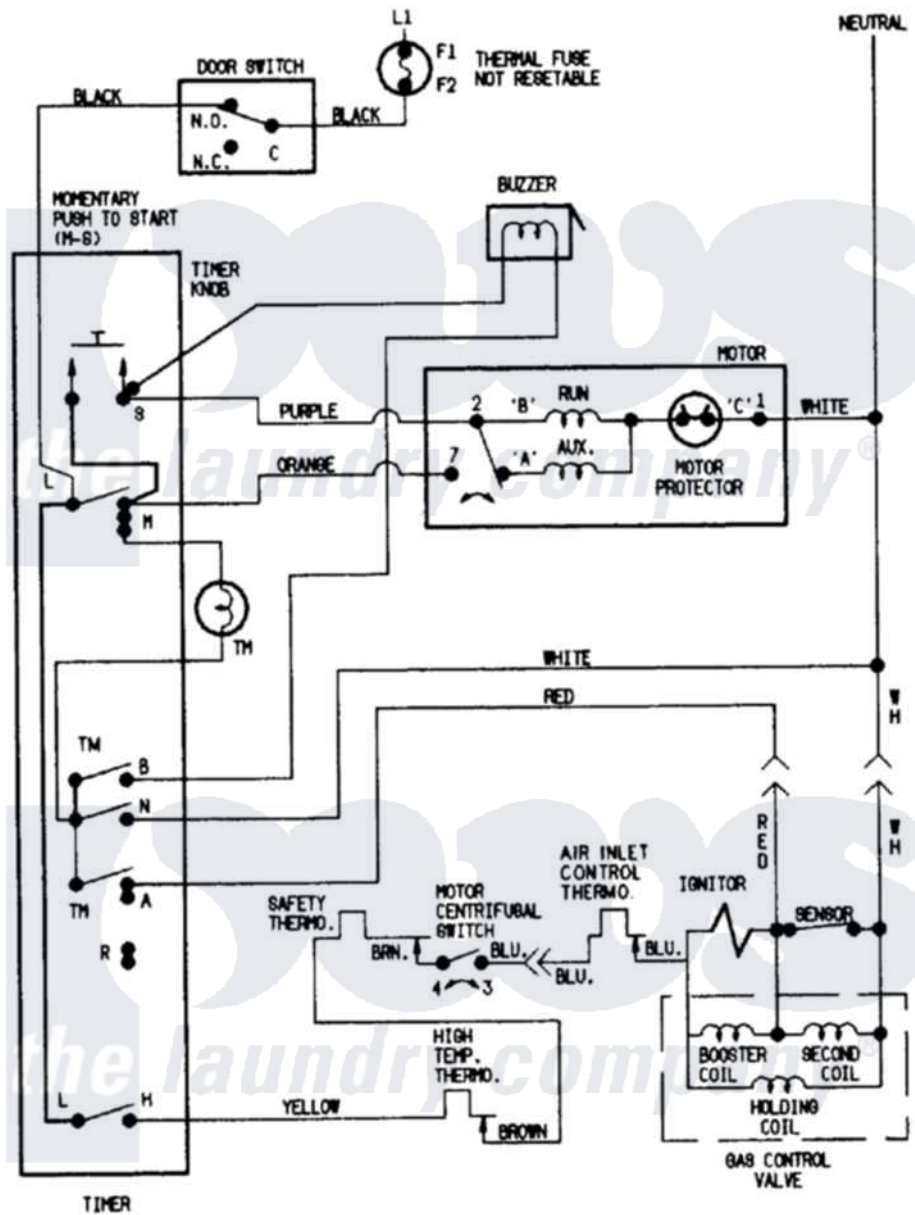

Magic Chef YG205KV 07 - WIRING INFORMATION (YG205KV)

Magic Chef Residential Magic Chef YG205KV Dryer Parts Parts Diagram 07 - WIRING INFORMATION (YG205KV)

[Click on the part number to view part](#)

Item	Original Part Number	Replaced By	Status	Part Description
NI	15001203		Not Available	WIRING INFORMATION