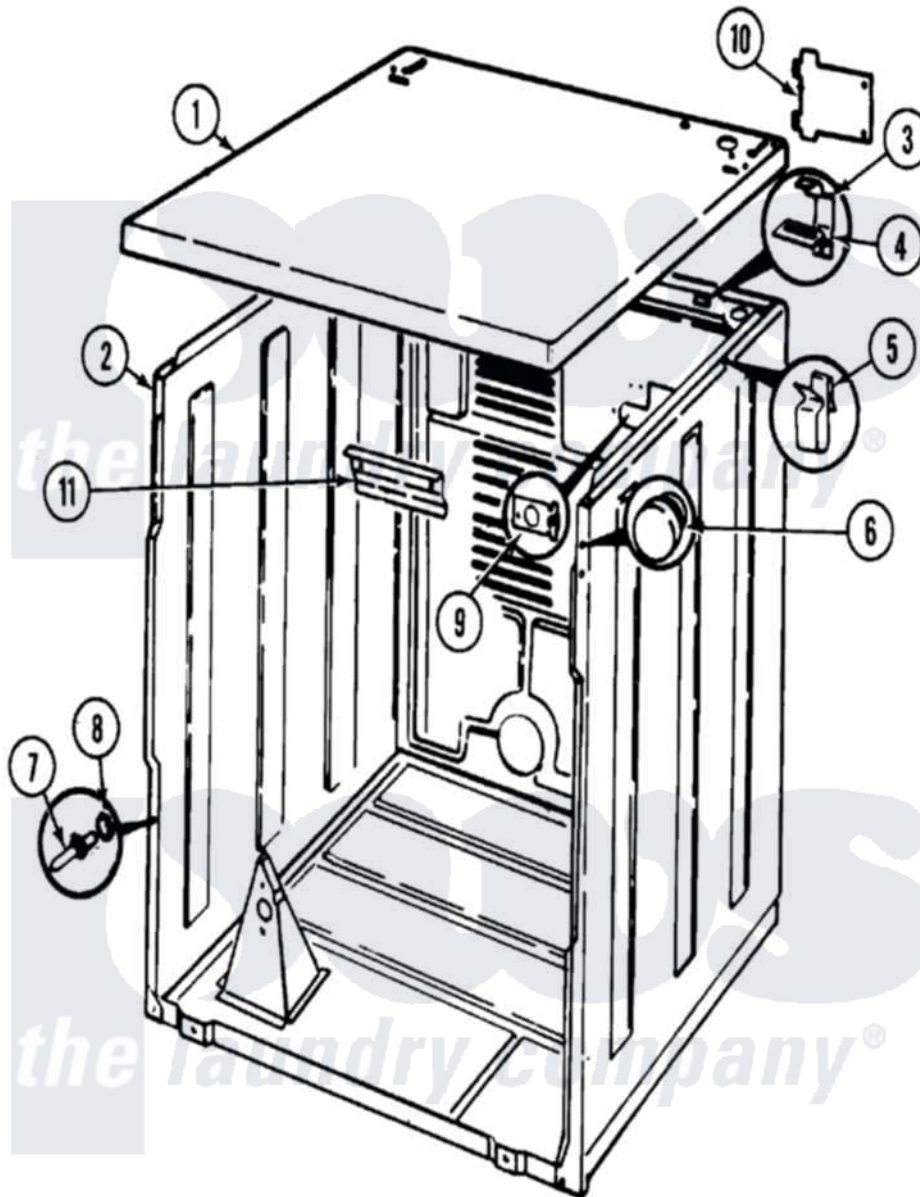

Magic Chef YG205KW 01 - CABINET

Magic Chef [Residential Magic Chef YG205KW Dryer Parts](#) Parts Diagram 01 - CABINET
 Click on the part number to view part

Item	Original Part Number	Replaced By	Status	Part Description
1	53-2435		Not Available	TOP, CABINET
2	53-2147	31001714		Cabinet And Base Assembly
3	63-5712			Hinge, Cabinet Top
4	33-0930			Pad, Top Hinge
"	25-3092	90767		Screw, 8A X 3/8 HeX Washer Head Tapping
5	25-3034			Clip, Wiring
6	33-2653			Bumper, Cabinet
7	63-6148	53-0643		Pin, Locator
8	53-0200			Sleeve, Locator Pin
"	25-0224	3400029		Nut, Adapter Plate
9	53-0135		Not Available	SUPPORT, POWER CORD
10	53-0136			Cover, Supply Cord
"	25-7857	90767		Screw, 8A X 3/8 HeX Washer Head Tapping