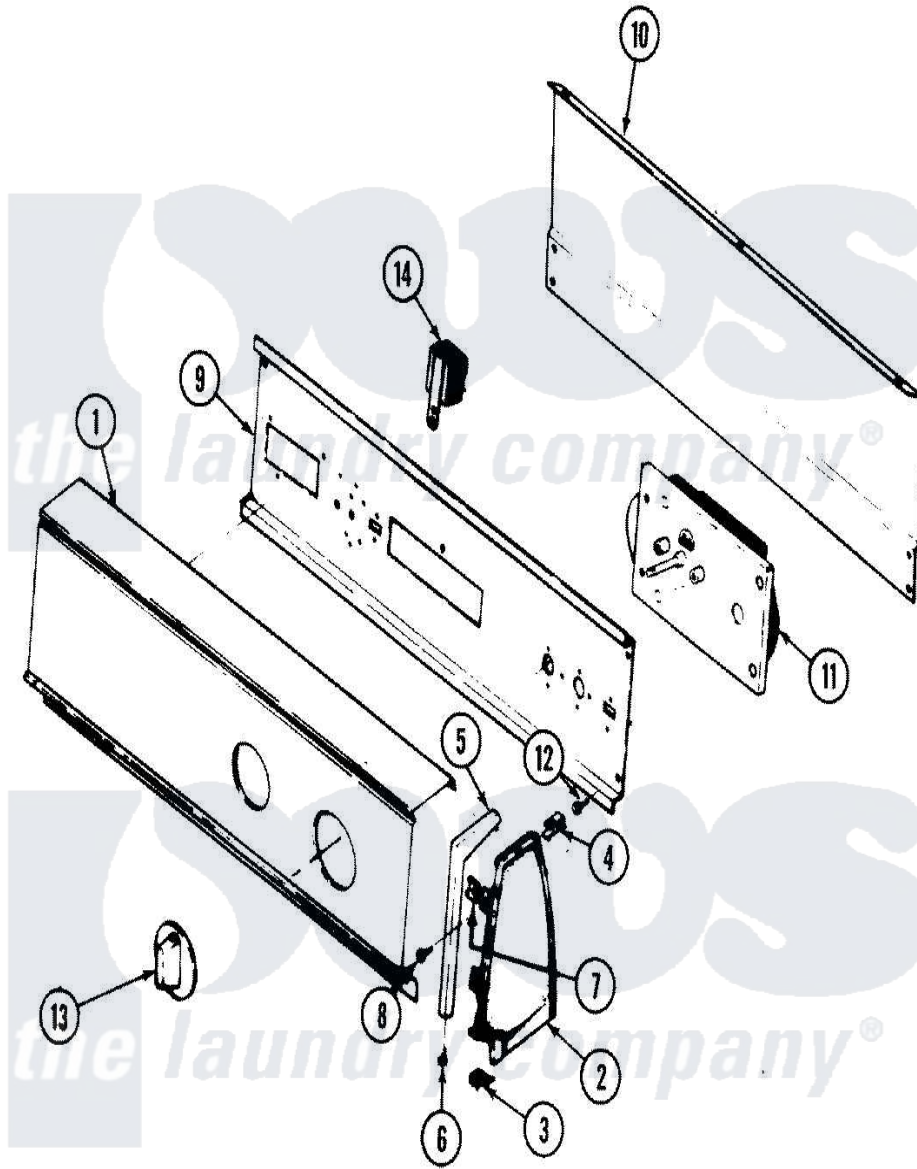

Magic Chef YG205KW 02 - CONTROL PANEL

Magic Chef [Residential Magic Chef YG205KW Dryer Parts](#) Parts Diagram 02 - CONTROL PANEL
 Click on the part number to view part

Item	Original Part Number	Replaced By	Status	Part Description
1	53-2470		Not Available	PANEL, CONTROL
2	25-7649	910187		Screw
"	25-7702			Speedclip, End Cap To Control Panel
"	25-7793			Screw
"	25-7851			Speedclip, End Cap To Top
"	35-2487	21001451		Cap- End
"	35-2488	21001452		Cap- End
3	25-7851			Speedclip, End Cap To Top
"	25-7697	25-2219		Screw
4	25-7435	33002917		Screw, No.10-16
"	25-7852			Speedclip, Rr Shld To End Cap
5	53-2412			End Trim RH
"	53-2413			End Trim L.H.
6	25-7760			Screw
7	25-7702			Speedclip, End Cap To Control

7	25-7192			Panel
8	25-3092	90767		Screw, 8A X 3/8 HeX Washer Head Tapping
9	53-1676			Shield, Control
"	53-2504	31001193		Pad, Shield
"	31001128		Not Available	SHIELD, CONTROL
10	35-2688	21001460		Shield, Rear
11	53-1758			Timer
12	25-7435	33002917		Screw, No.10-16
13	53-2501	31001219		Knob Ski
14	53-1639			Buzzer Assembly
"	25-3092	90767		Screw, 8A X 3/8 HeX Washer Head Tapping
15	31001050		Not Available	MANUAL, USE & CARE
"	53-2486		Not Available	MANUAL, USE & CARE
16	16000329		Not Available	GUIDE, QUICK REF. - MAGIC CHEF