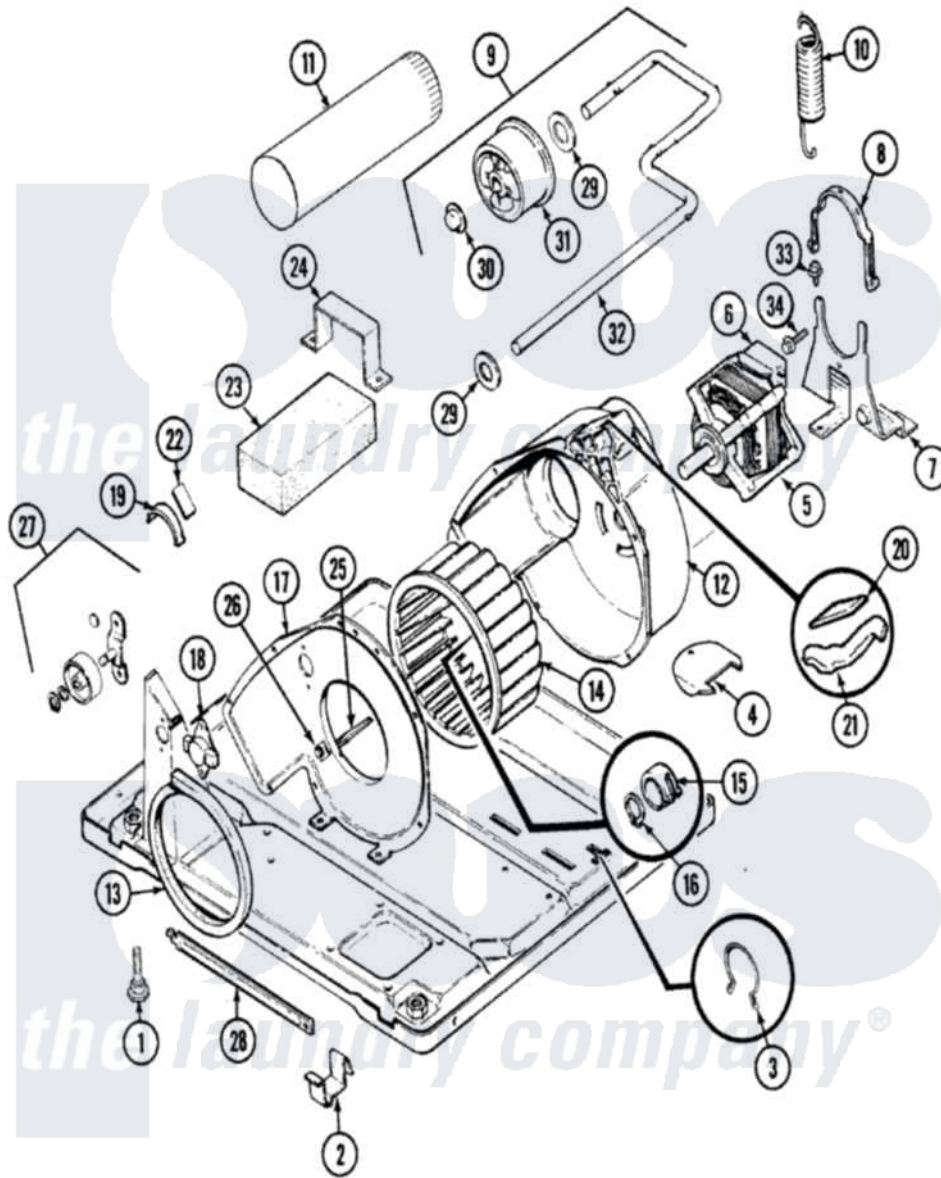

# Magic Chef YG205KW 05 - MOTOR & DRIVE

Magic Chef [Residential Magic Chef YG205KW Dryer Parts](#) Parts Diagram 05 - MOTOR & DRIVE  
 Click on the part number to view part

Item	Original Part Number	Replaced By	Status	Part Description
1	63-5834		Not Available	LEG, LEVELING
2	<a href="#">53-0120</a>			Clip, Front Panel
3	25-7027	<a href="#">16515</a>		Clip
4	25-7741	<a href="#">W10116760</a>		Screw
"	<a href="#">53-1921</a>			Shield, Wiring
5	31001015	<a href="#">W10410996</a>		Motor-Drve
"	53-2275	<a href="#">W10410996</a>		Motor-Drve
6	53-0693	<a href="#">53-0332</a>		Motor Switch
7	53-1932	<a href="#">31001570</a>		Bracket, Motor
"	25-7811		Not Available	SCREW
8	53-0214	<a href="#">660658</a>		Clamp, Motor Mounting 343481 685441
9	<a href="#">53-2287</a>			Idler Assembly
10	53-2209	<a href="#">31001465</a>		Spring, Idler
11	<a href="#">53-0134</a>			Duct, Exhaust
"	25-2134	<a href="#">W10116760</a>		Screw
12	<a href="#">53-1801</a>			Housing, Blower