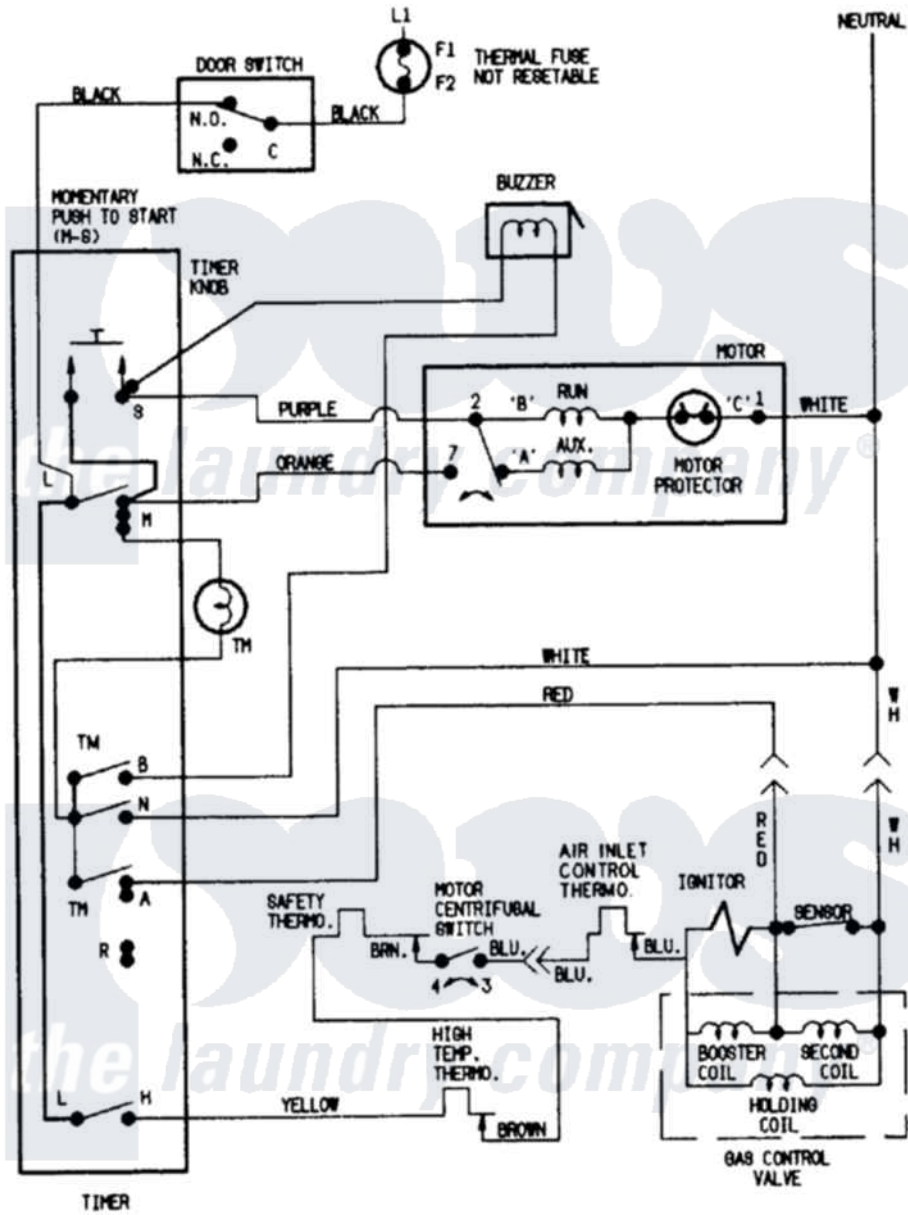

Magic Chef YG205KW 07 - WIRING INFORMATION

Magic Chef [Residential Magic Chef YG205KW Dryer Parts](#) Parts Diagram 07 - WIRING INFORMATION
 Click on the part number to view part

Item	Original Part Number	Replaced By	Status	Part Description
NI	15001203		Not Available	WIRING INFORMATION