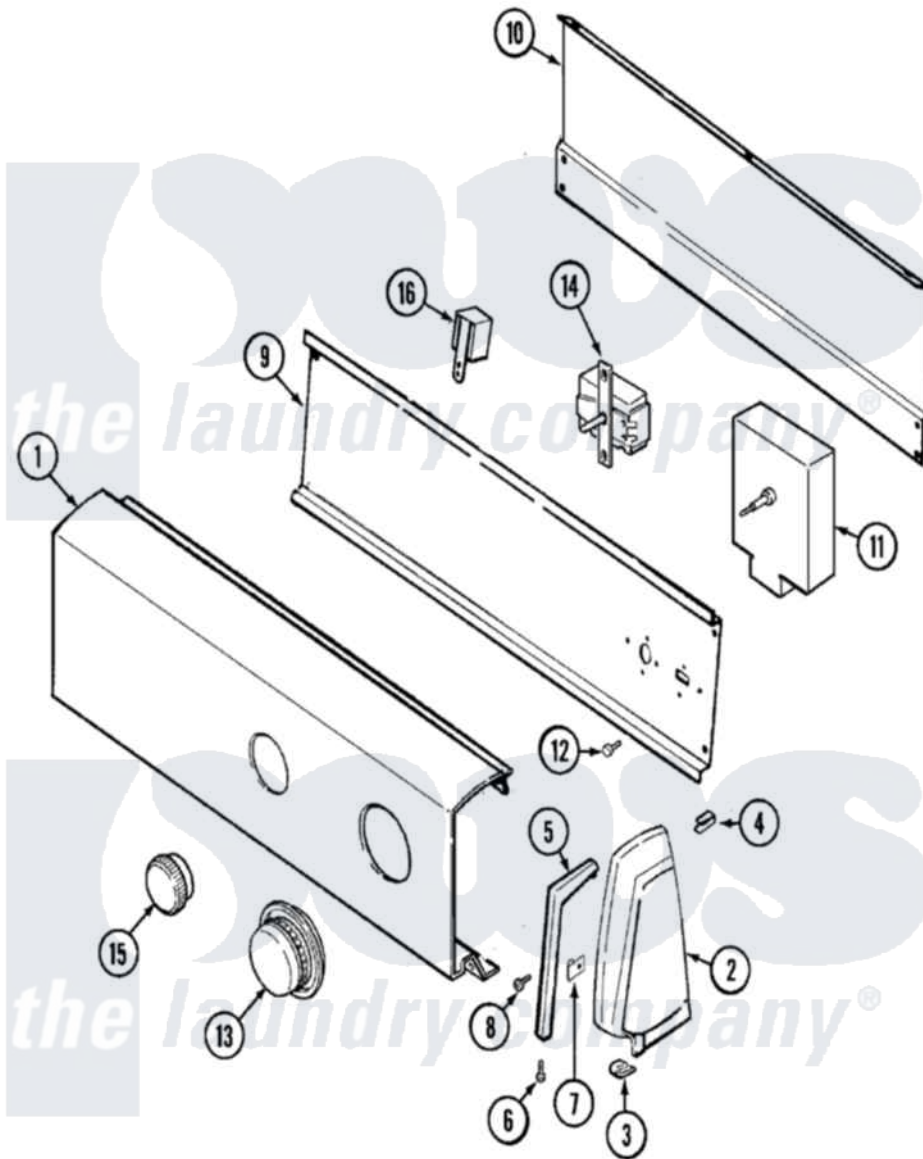

Magic Chef YG206KA 01 - CONTROL PANEL

Magic Chef [Residential Magic Chef YG206KA Dryer Parts](#) Parts Diagram 01 - CONTROL PANEL
 Click on the part number to view part

| Item | Original Part Number | Replaced By | Status | Part Description |
|------|-------------------------|--------------------------|---------------|-------------------------------------|
| 1 | 53-2472 | | Not Available | PANEL, CONTROL |
| 2 | 25-7702 | | | Speedclip, End Cap To Control Panel |
| " | 25-7851 | | | Speedclip, End Cap To Top |
| " | 35-2487 | 21001451 | | Cap- End |
| " | 25-7649 | 910187 | | Screw |
| " | 25-7697 | 25-2219 | | Screw |
| " | 35-2488 | 21001452 | | Cap- End |
| 3 | 25-7851 | | | Speedclip, End Cap To Top |
| " | 25-7697 | 25-2219 | | Screw |
| 4 | 25-7852 | | | Speedclip, Rr Shld To End Cap |
| " | 25-7435 | 33002917 | | Screw, No.10-16 |
| 5 | 53-2412 | | | End Trim RH |
| " | 53-2413 | | | End Trim L.H. |
| 6 | 25-7760 | | | Screw |
| 7 | 25-7702 | | | Speedclip, End Cap To Control |

| | | | |
|----|--------------------------|--------------------------|---|
| | 25-1192 | | Panel |
| 8 | 25-3092 | 90767 | Screw, 8A X 3/8 HeX Washer Head Tapping |
| 9 | 31001128 | Not Available | SHIELD, CONTROL |
| " | 53-2504 | 31001193 | Pad, Shield |
| " | 53-1676 | | Shield, Control |
| 10 | 35-2688 | 21001460 | Shield, Rear |
| 11 | 53-1758 | | Timer |
| 12 | 25-7435 | 33002917 | Screw, No.10-16 |
| 13 | 53-2501 | 31001219 | Knob Ski |
| 14 | 25-3092 | 90767 | Screw, 8A X 3/8 HeX Washer Head Tapping |
| " | 53-0344 | Not Available | SWITCH, TEMPERATURE |
| " | 31001129 | | Switch, Temperature |
| 15 | 35-3960 | 21001283 | Knob, Selector---Piq |
| 16 | 25-3092 | 90767 | Screw, 8A X 3/8 HeX Washer Head Tapping |
| " | 53-1639 | | Buzzer Assembly |
| 17 | 16000329 | Not Available | GUIDE, QUICK REF. - MAGIC CHEF |
| " | 31001050 | Not Available | MANUAL, USE & CARE |
| " | 31001002 | Not Available | MANUAL, USE & CARE |