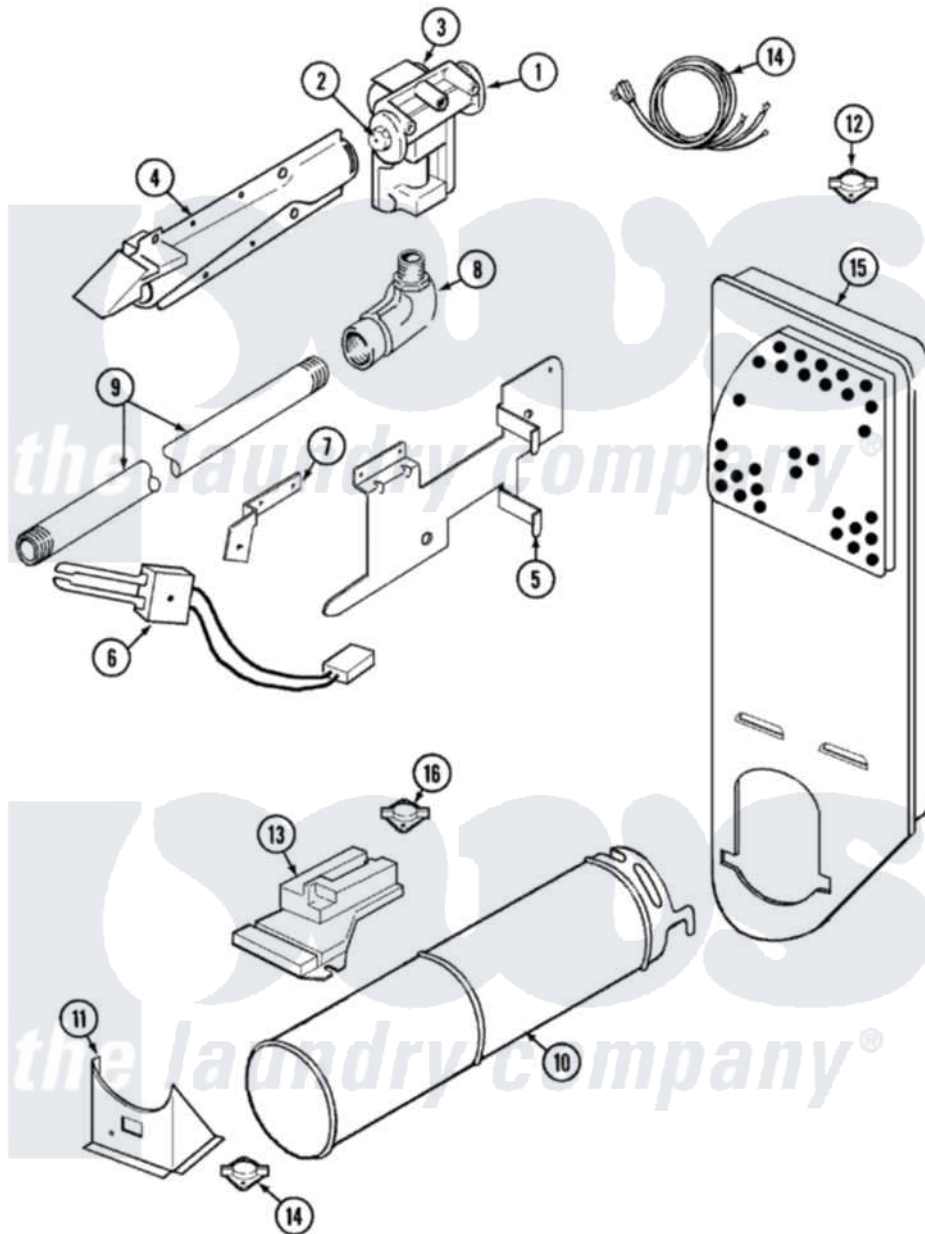

Magic Chef YG206KA 02 - GAS CARRYING

Magic Chef [Residential Magic Chef YG206KA Dryer Parts](#) Parts Diagram 02 - GAS CARRYING
 Click on the part number to view part

Item	Original Part Number	Replaced By	Status	Part Description
1	63-2098		Not Available	TAIL PIECE
"	63-6786N	306176		Valve, Gas
"	60-6846			Union Nut
2	63-3570			Burner Orifice
3	63-6615	279834		Coil-Valve
"	63-6614	279834		Coil-Valve
4	63-6682	31001784		Burner
5	53-0140			Mtg Bracket
"	25-7741	W10116760		Screw
6	53-0689	31001556		Igniter
7	25-3034			Clip, Wiring
"	53-0686		Not Available	BRACKET
"	25-2134	W10116760		Screw
"	25-7744	8281196		Screw
8	53-0101	31001042		Valve, Gas Shut Off
9	25-7741	W10116760		Screw

"	53-0173	31001777	Main Gas L
"	53-2362	31001777	Main Gas L
10	25-3032	Not Available	WIRING CLIP
"	53-1884		Housing, Heater
11	25-7741	W10116760	Screw
"	25-3092	90767	Screw, 8A X 3/8 HeX Washer Head Tapping
"	53-2363		Support, Heater Housing
"	53-0139	Not Available	HEATER SUPPORT
12	25-0168		Screw
"	53-0143	LA-1053	Fuse Kit, Thermal
13	63-5013	338906	Radiant, Sensor
"	25-2134	W10116760	Screw
14	63-6259	31001547	Cord, Power
15	25-7819	M0217225	Screw
"	53-1706		Inlet Air Duct Assembly
"	25-7741	W10116760	Screw
16	25-0168		Screw
"	63-6766		Conversion Kit
"	LA-1053		Fuse Kit, Thermal
"	53-1182		Fuse, Thermal
"	12001031		Conversion Kit
"	53-1096	LA-1053	Fuse Kit, Thermal
"	25-3032	Not Available	WIRING CLIP