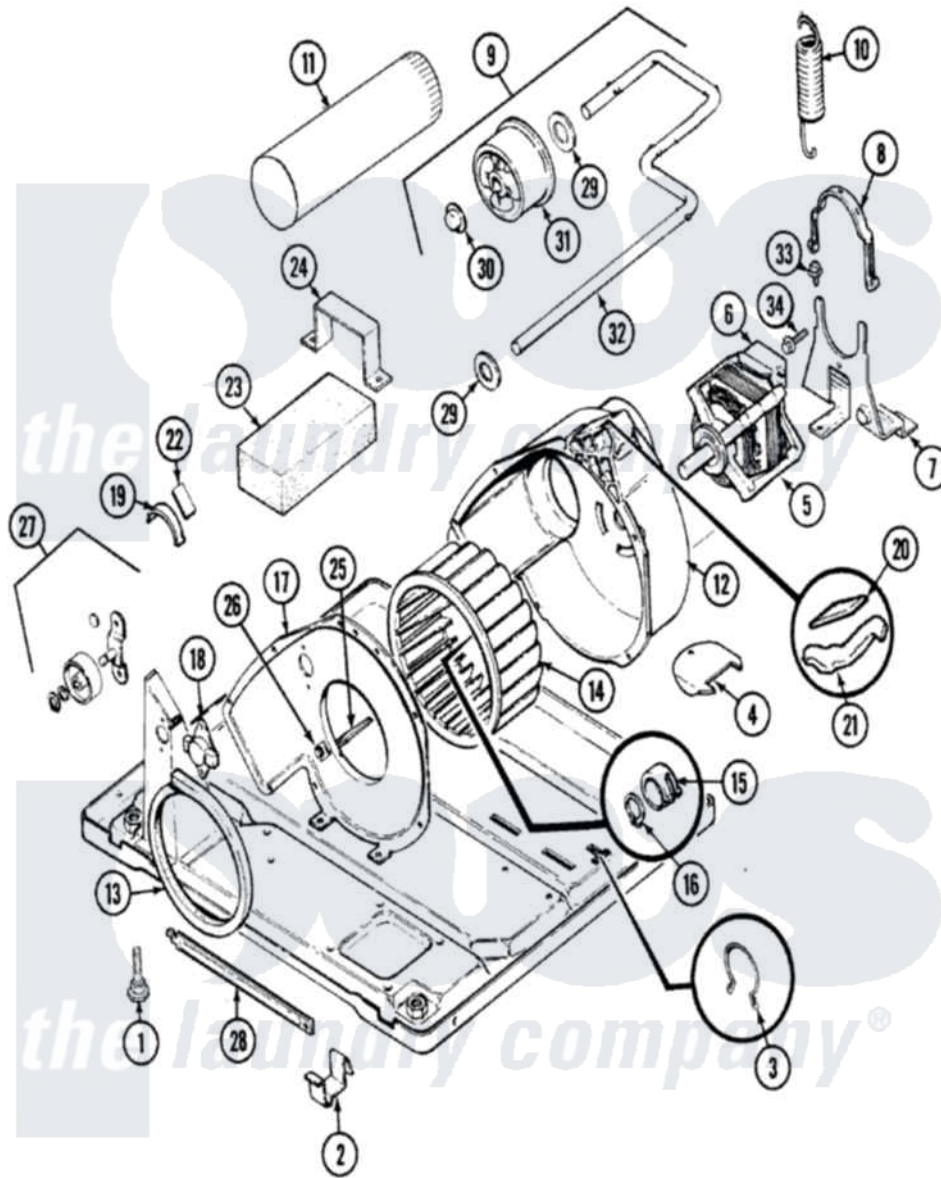

Magic Chef YG206KA 03 - MOTOR & DRIVE

Magic Chef [Residential Magic Chef YG206KA Dryer Parts](#) Parts Diagram 03 - MOTOR & DRIVE
 Click on the part number to view part

Item	Original Part Number	Replaced By	Status	Part Description
1	63-5834		Not Available	LEG, LEVELING
2	53-0120			Clip, Front Panel
3	25-7027	16515		Clip
4	25-7741	W10116760		Screw
"	53-0153		Not Available	SHIELD, WIRING
5	53-2275	W10410996		Motor-Drive
"	31001015	W10410996		Motor-Drive
6	53-0693	53-0332		Motor Switch
7	53-1932	31001570		Bracket, Motor
"	25-7811		Not Available	SCREW
8	53-0214	660658		Clamp, Motor Mounting 343481 685441
9	53-2287			Idler Assembly
10	53-2209	31001465		Spring, Idler
11	53-0134			Duct, Exhaust
"	25-2134	W10116760		Screw
12	53-1801			Housing, Blower

13	53-0203	12001324	Duct Kit, Collector
14	31001043		Wheel, Blower
"	53-0106		Blower Wheel
15	25-7823	312967	Clamp, Blower Housing
16	25-7855		Ring, Retaining
17	25-7807	33002917	Screw, No.10-16
"	53-1933	Not Available	COVER, BLOWER HOUSING
18	25-2134	W10116760	Screw
"	53-0170	Not Available	THERMOSTAT, LO-LIMIT (120/110)
"	53-1107		Thermostat, Control
19	53-0185	31001470	Glide, Tumbler
"	LA-1006		Glide Kit, Tumbler
20	53-0724	31001356	Pad, Glide
21	53-0183	31001469	Glide, Tumbler
22	53-1684	31001356	Pad, Glide
23	53-0645	Not Available	COUNTERWEIGHT
24	53-0644	Not Available	BRACKET
"	25-7732	681414	Screw, 10AB X 1/2
25	53-1026		Guide, Vane Inlet
26	25-3457		Screw, Sems
27	LA-1008		Rr Roller Kit
"	LA-1007	12002126	Reinforcement Brace/Glide Kit
28	53-1625		Brace, Tumbler Support
29	25-7815		Washer
30	25-7957		Pushnut
31	53-1628	31001344	Pulley, Idler
32	53-2250	53-2287	Idler Assembly
33	25-7699	Not Available	STRAIN RELIEF
34	25-7674		Screw