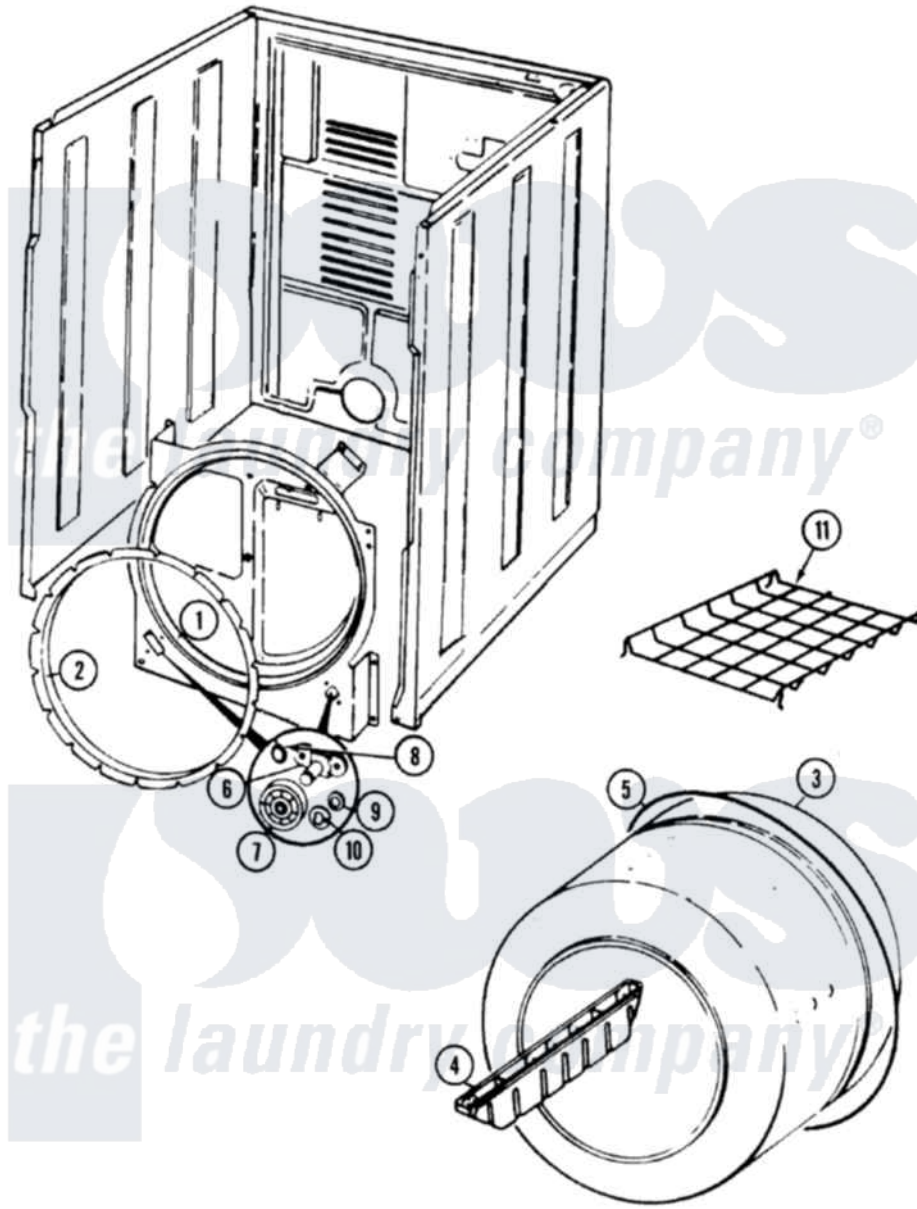

# Magic Chef YG206KA 04 - TUMBLER

Magic Chef [Residential Magic Chef YG206KA Dryer Parts](#) Parts Diagram 04 - TUMBLER  
 Click on the part number to view part

Item	Original Part Number	Replaced By	Status	Part Description
1	53-1708	<a href="#">LA-1054</a>		Dryer Bulkhead Kit
"	25-7733	<a href="#">681414</a>		Screw, 10AB X 1/2
2	53-0282	<a href="#">31001637</a>		Seal Assembly, Cylinder Front
3	<a href="#">53-1250</a>			Cylinder
4	53-1249		Not Available	BAFFLE, WHITE
"	25-7759	<a href="#">3196164</a>		Screw
5	53-1589	<a href="#">341241</a>		Belt
6	<a href="#">53-0197</a>			Support Assembly-Cylinder Rear
"	25-7101	<a href="#">3351614</a>		Screw, Gearcase Cover Mounting
7	53-0642	<a href="#">31001096</a>		Roller
8	<a href="#">25-7813</a>			Spacer
9	<a href="#">25-7814</a>			Washer
10	<a href="#">LA-1008</a>			Rr Roller Kit
"	<a href="#">25-7854</a>			Ring, Retaining
11	53-0772	<a href="#">21001495</a>		Rack, Drying