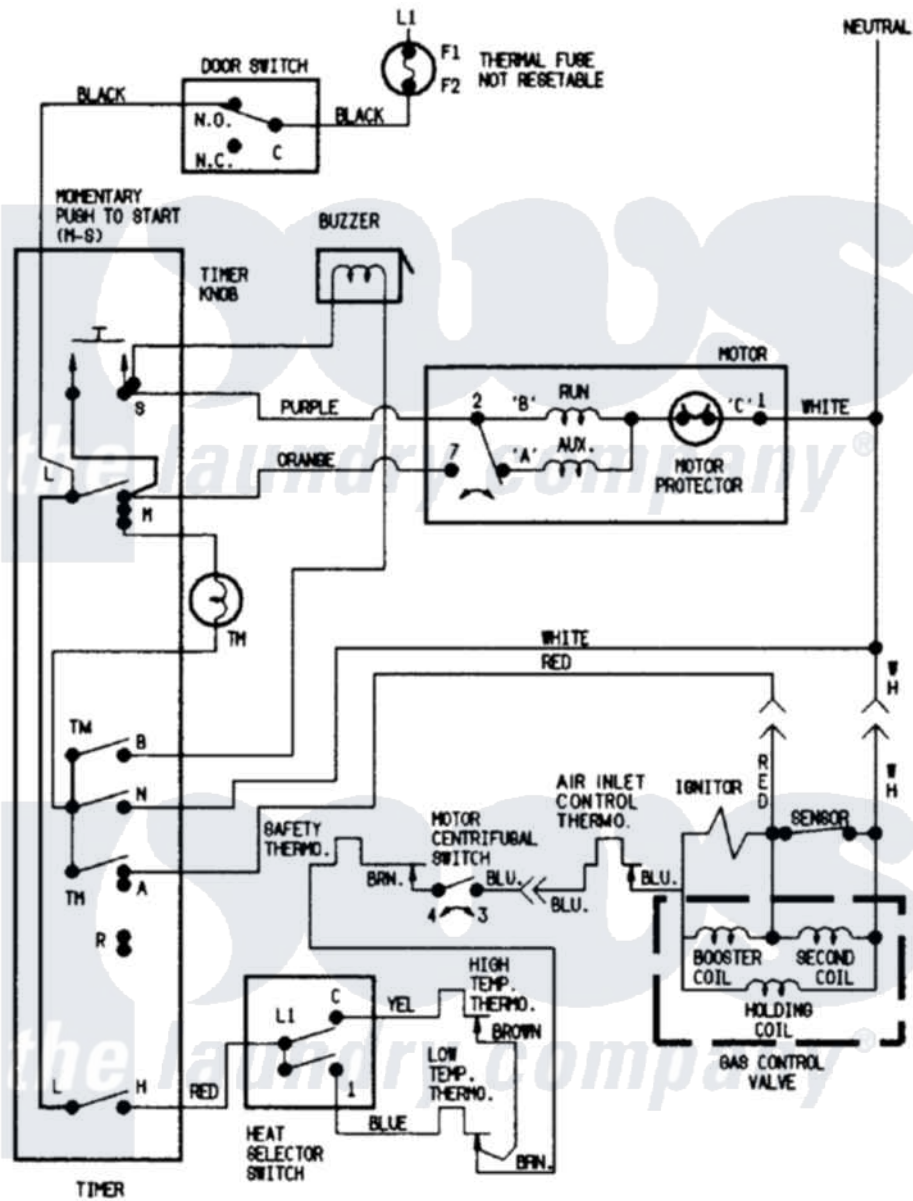

Magic Chef YG206KA 05 - WIRING INFORMATION

Magic Chef Residential Magic Chef YG206KA Dryer Parts Parts Diagram 05 - WIRING INFORMATION
 Click on the part number to view part

Item	Original Part Number	Replaced By	Status	Part Description
NI	15001201		Not Available	WIRING INFORMATION