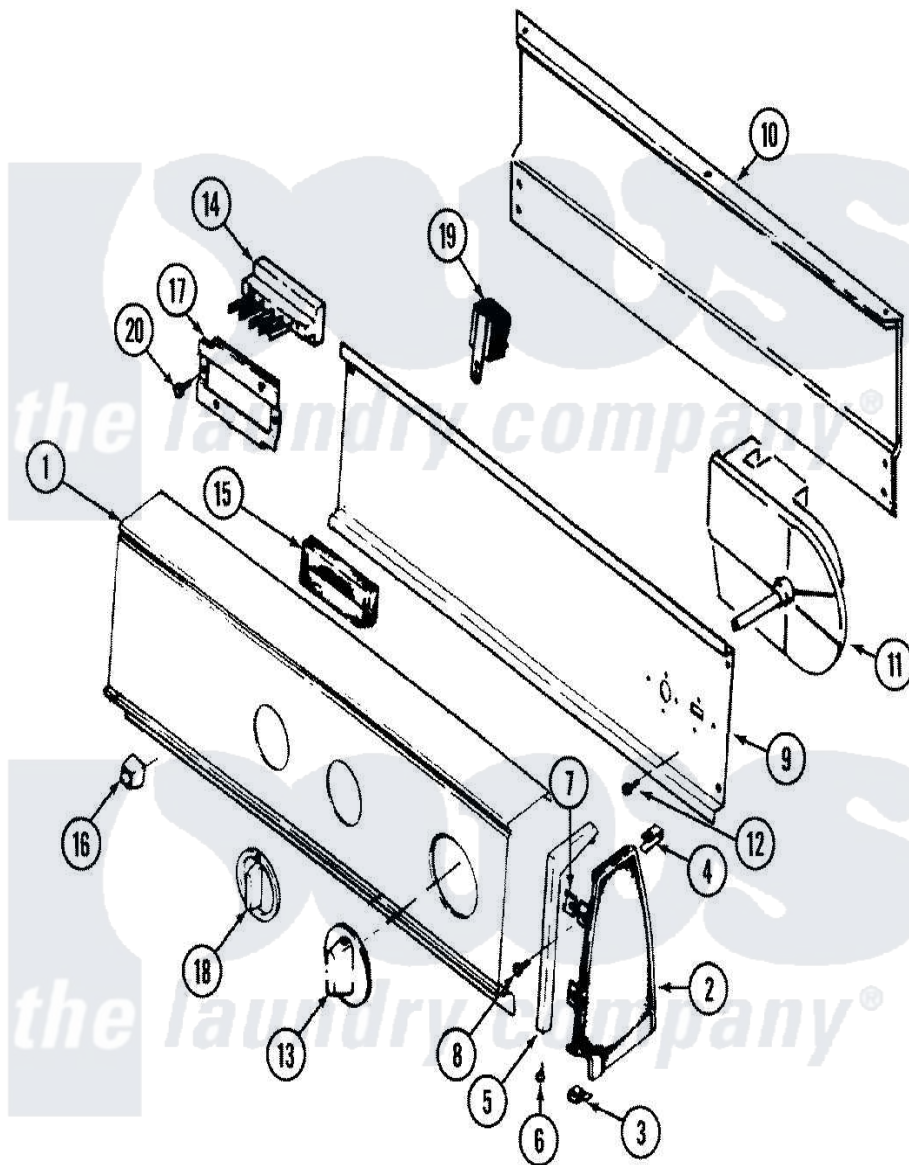

# Magic Chef YG208KA 01 - CONTROL PANEL

Magic Chef [Residential Magic Chef YG208KA Dryer Parts](#) Parts Diagram 01 - CONTROL PANEL  
 Click on the part number to view part

Item	Original Part Number	Replaced By	Status	Part Description
1	53-2474		Not Available	PANEL, CONTROL
2	35-2488	<a href="#">21001452</a>		Cap- End
"	25-7496	<a href="#">25-7760</a>		Screw
"	<a href="#">25-7702</a>			Speedclip, End Cap To Control Panel
"	35-2487	<a href="#">21001451</a>		Cap- End
3	25-7697	<a href="#">25-2219</a>		Screw
"	<a href="#">25-7851</a>			Speedclip, End Cap To Top
4	W10124350		Not Available	NOT REQUIRED PART OR SEE NOTE
"	25-7435	<a href="#">33002917</a>		Screw, No.10-16
5	<a href="#">53-2413</a>			End Trim L.H.
"	<a href="#">53-2412</a>			End Trim RH
6	<a href="#">25-7760</a>			Screw
7	25-7435	<a href="#">33002917</a>		Screw, No.10-16
8	25-3092	<a href="#">90767</a>		Screw, 8A X 3/8 HeX Washer Head Tapping

9	53-1678		Not Available	CONTROL SHIELD
10	35-2688	<a href="#">21001460</a>		Shield, Rear
"	<a href="#">25-3457</a>			Screw, Sems
11	53-1816		Not Available	TIMER
12	25-7435	<a href="#">33002917</a>		Screw, No.10-16
13	53-2501	<a href="#">31001219</a>		Knob Ski
14	25-3092	<a href="#">90767</a>		Screw, 8A X 3/8 HeX Washer Head Tapping
"	<a href="#">53-2416</a>			Switch, 5 Pushbutton
15	35-3394		Not Available	PAD, SWITCH
16	35-3162		Not Available	PUSHBUTTON
17	33-6621		Not Available	BRACKET, SWITCH
18	35-3960	<a href="#">21001283</a>		Knob, Selector---Piq
19	25-3092	<a href="#">90767</a>		Screw, 8A X 3/8 HeX Washer Head Tapping
"	<a href="#">53-1666</a>			Buzzer - Adjustable
20	25-7712		Not Available	SCREW
21	31001050		Not Available	MANUAL, USE & CARE
22	53-2489		Not Available	MANUAL, USE & CARE
23	16000329		Not Available	GUIDE, QUICK REF. - MAGIC CHEF