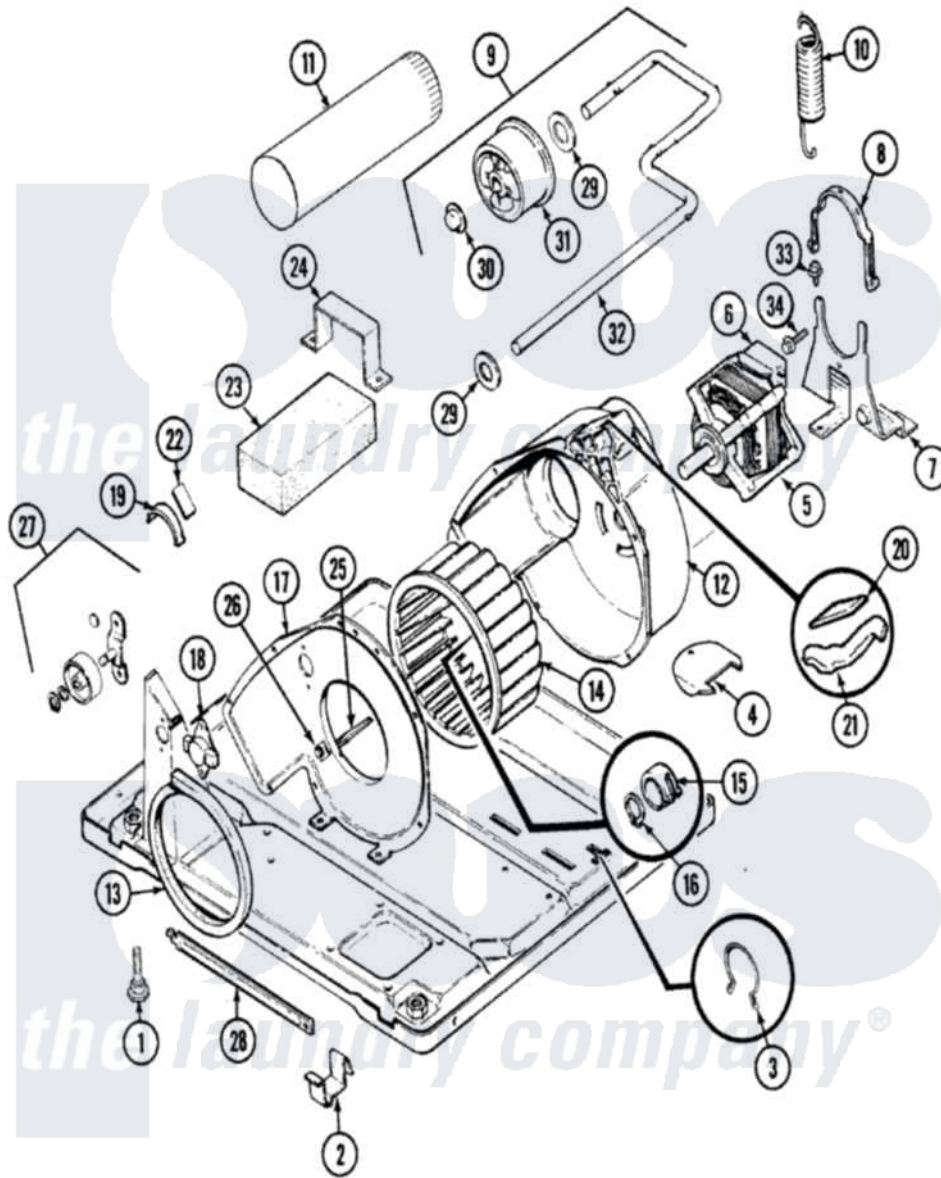

# Magic Chef YG208KA 03 - MOTOR & DRIVE

Magic Chef [Residential Magic Chef YG208KA Dryer Parts](#) Parts Diagram 03 - MOTOR & DRIVE  
 Click on the part number to view part

Item	Original Part Number	Replaced By	Status	Part Description
1	63-5834		Not Available	LEG, LEVELING
2	<a href="#">53-0120</a>			Clip, Front Panel
3	25-7027	<a href="#">16515</a>		Clip
4	<a href="#">53-1921</a>			Shield, Wiring
"	25-7741	<a href="#">W10116760</a>		Screw
5	53-2275	<a href="#">W10410996</a>		Motor-Drve
"	31001015	<a href="#">W10410996</a>		Motor-Drve
6	53-0693	<a href="#">53-0332</a>		Motor Switch
7	25-7811		Not Available	SCREW
"	53-1932	<a href="#">31001570</a>		Bracket, Motor
8	53-0214	<a href="#">660658</a>		Clamp, Motor Mounting 343481 685441
9	<a href="#">53-2287</a>			Idler Assembly
10	53-2209	<a href="#">31001465</a>		Spring, Idler
11	<a href="#">53-0134</a>			Duct, Exhaust
"	25-2134	<a href="#">W10116760</a>		Screw
12	<a href="#">53-1801</a>			Housing, Blower