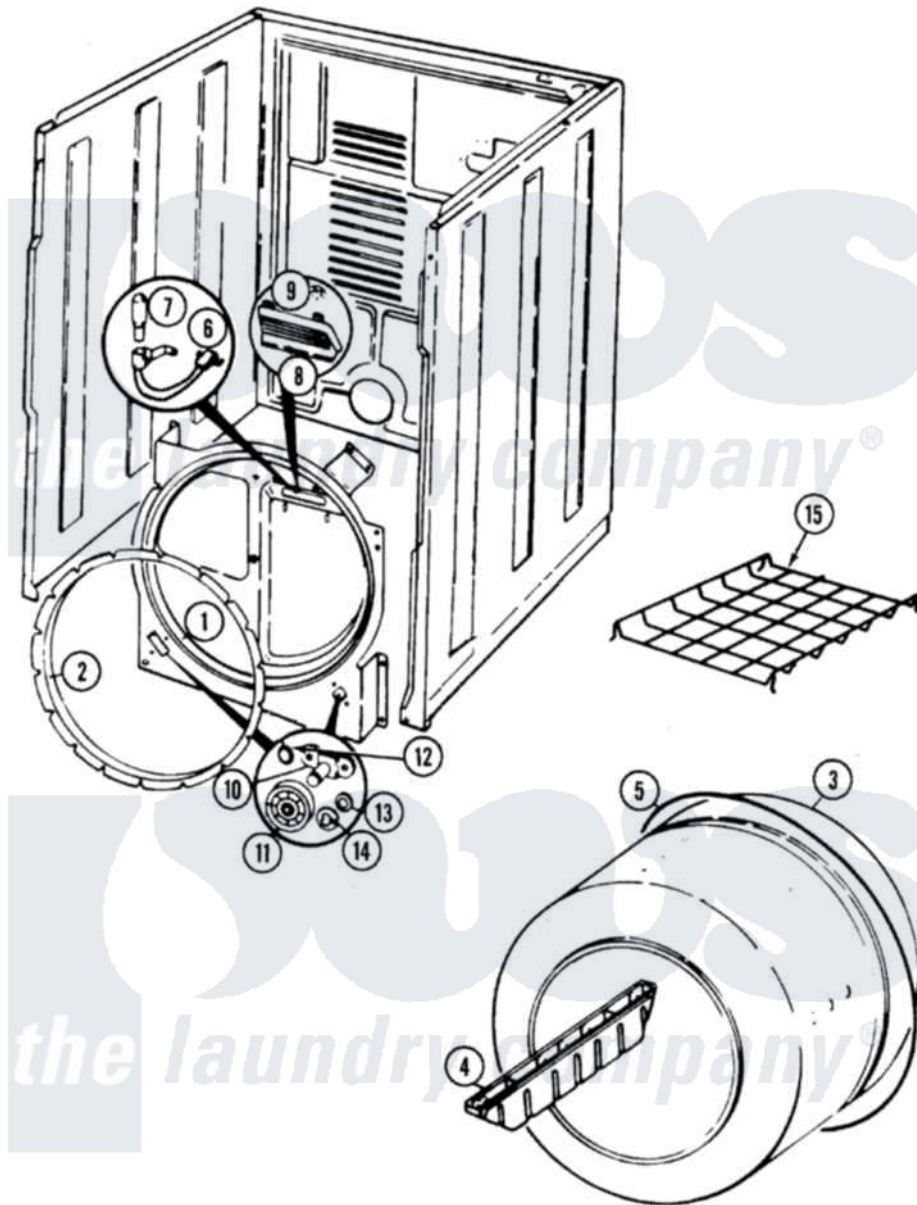

Magic Chef YG208KA 04 - TUMBLER

Magic Chef [Residential Magic Chef YG208KA Dryer Parts](#) Parts Diagram 04 - TUMBLER
 Click on the part number to view part

Item	Original Part Number	Replaced By	Status	Part Description
1	53-1709	LA-1054		Dryer Bulkhead Kit
"	25-7733	681414		Screw, 10AB X 1/2
2	53-0281	31001747		Seal Assembly
3	53-1250			Cylinder
4	53-1249		Not Available	BAFFLE, WHITE
"	25-7759	3196164		Screw
5	53-1589	341241		Belt
6	53-1580			Receptacle Assembly
"	25-3457			Screw, Sems
7	53-0570	A3167501		Lamp Oven, Int.
8	53-0174			Lens, Bulb
9	25-3562	3195558		Nut
10	25-7101	3351614		Screw, Gearcase Cover Mounting
"	53-0197			Support Assembly-Cylinder Rear
11	53-1578	31001096		Roller

12	25-7813	Spacer
13	25-7814	Washer
14	25-7854	Ring, Retaining
15	LA-1008	Rr Roller Kit
"	53-0772	21001495 Rack, Drying