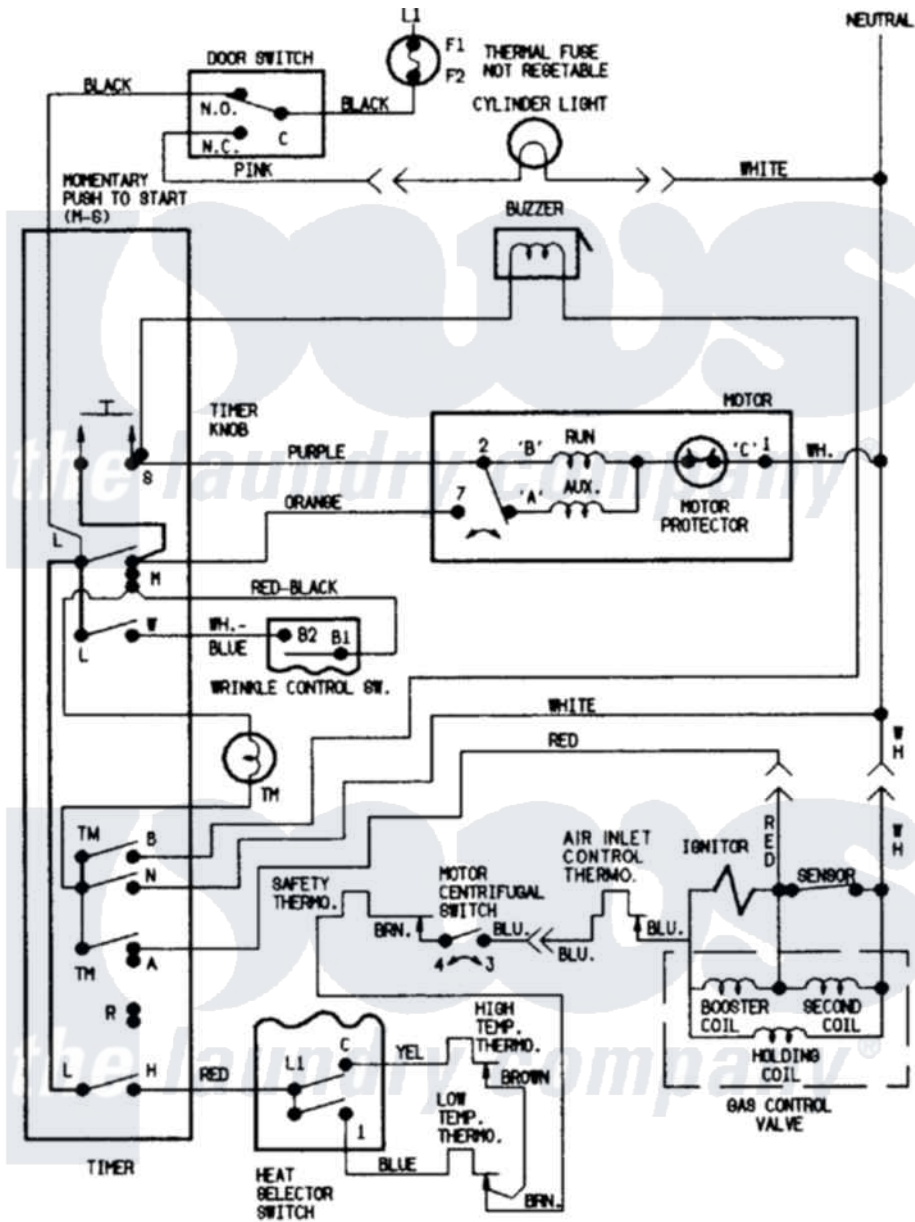

Magic Chef YG208KA 05 - WIRING INFORMATION

Magic Chef [Residential Magic Chef YG208KA Dryer Parts](#) Parts Diagram 05 - WIRING INFORMATION
 Click on the part number to view part

Item	Original Part Number	Replaced By	Status	Part Description
NI	15001226		Not Available	WIRING INFORMATION