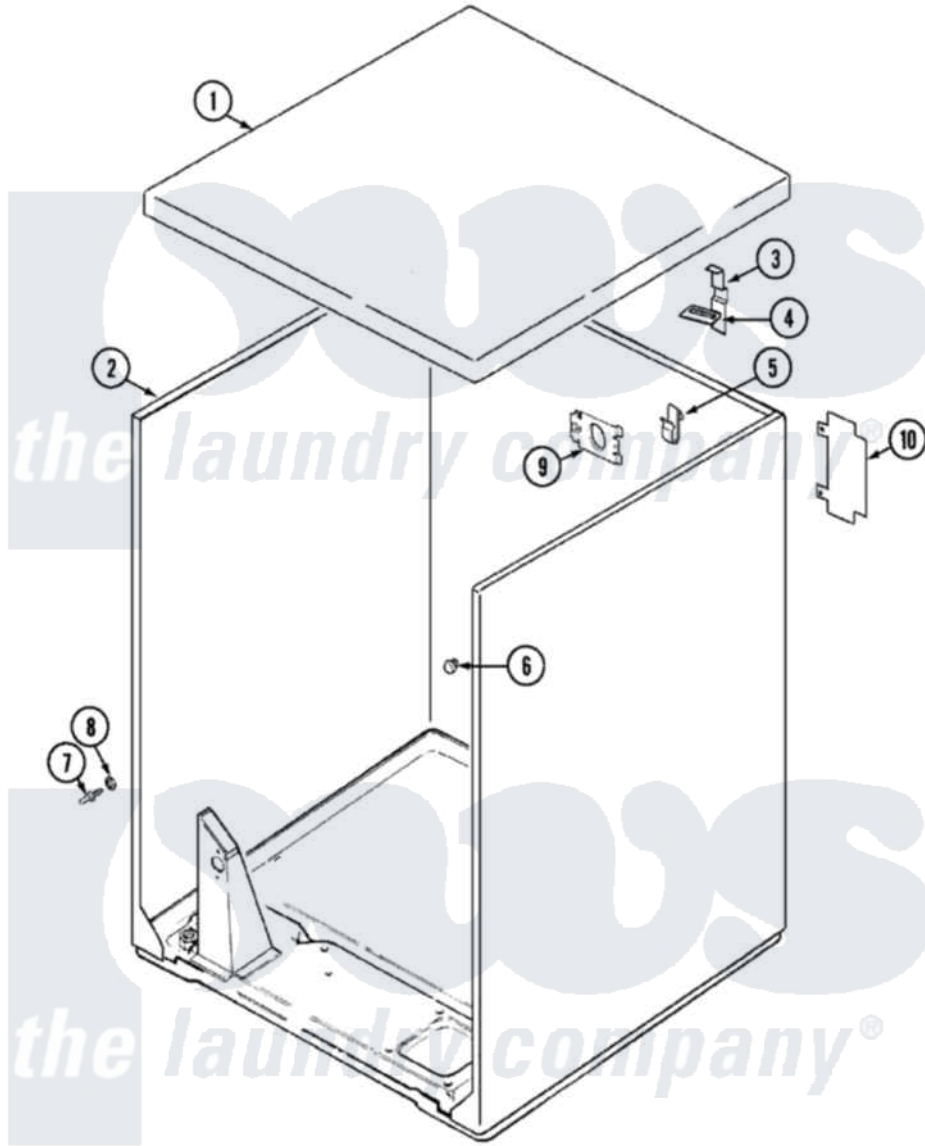

# Magic Chef YG208KV 01 - CABINET (YG208KV)

Magic Chef [Residential Magic Chef YG208KV Dryer Parts](#) Parts Diagram 01 - CABINET (YG208KV)  
 Click on the part number to view part

Item	Original Part Number	Replaced By	Status	Part Description
1	53-2435		Not Available	TOP, CABINET
2	53-2147	<a href="#">31001714</a>		Cabinet And Base Assembly
3	<a href="#">63-5712</a>			Hinge, Cabinet Top
4	<a href="#">33-0930</a>			Pad, Top Hinge
"	25-3092	<a href="#">90767</a>		Screw, 8A X 3/8 HeX Washer Head Tapping
5	<a href="#">25-3034</a>			Clip, Wiring
6	<a href="#">33-2653</a>			Bumper, Cabinet
7	<a href="#">53-0643</a>			Pin, Locator
8	<a href="#">53-0200</a>			Sleeve, Locator Pin
"	25-0224	<a href="#">3400029</a>		Nut, Adapter Plate
9	53-0135		Not Available	SUPPORT, POWER CORD
10	<a href="#">53-0136</a>			Cover, Supply Cord
"	25-7857	<a href="#">90767</a>		Screw, 8A X 3/8 HeX Washer Head Tapping