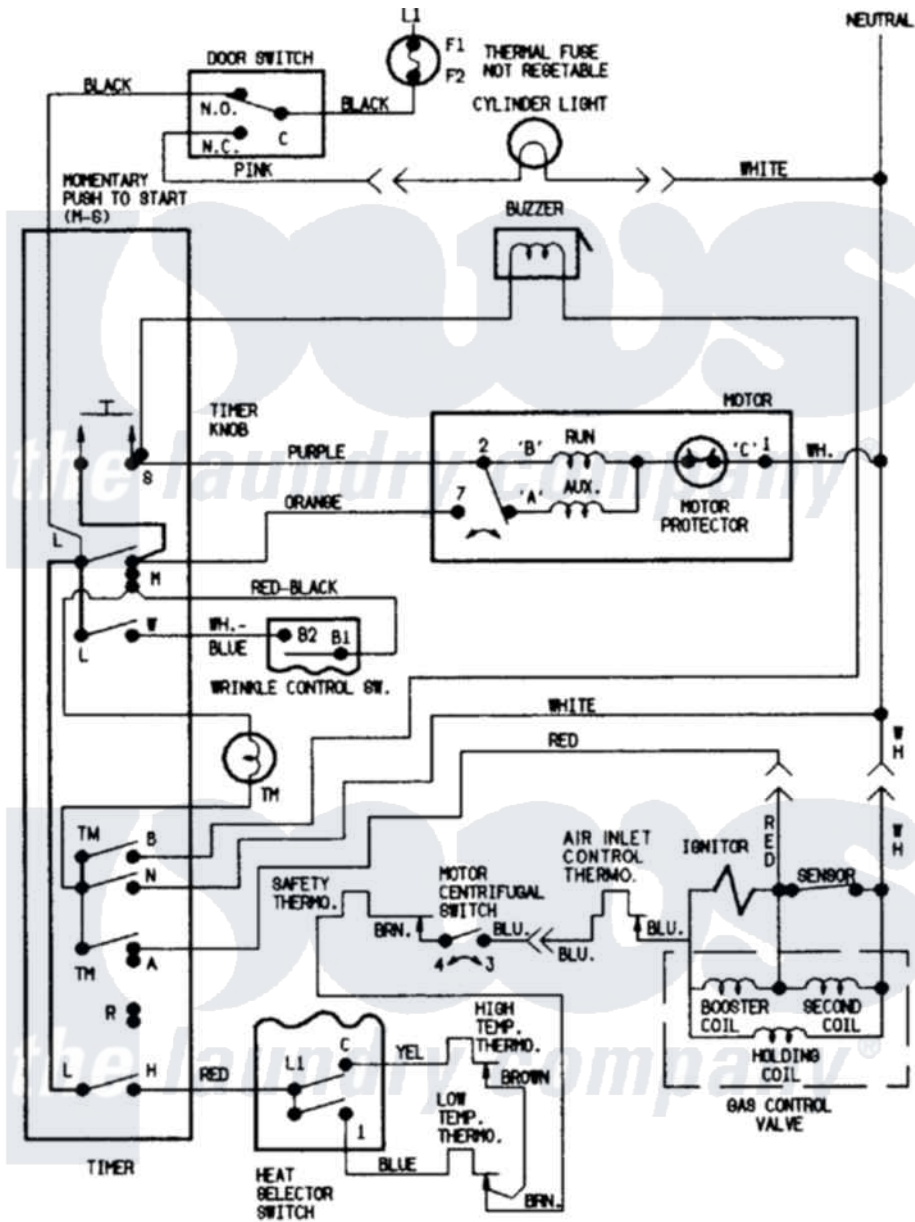

Magic Chef YG208KV 07 - WIRING INFORMATION

Magic Chef [Residential Magic Chef YG208KV Dryer Parts](#) Parts Diagram 07 - WIRING INFORMATION
 Click on the part number to view part

Item	Original Part Number	Replaced By	Status	Part Description
NI	15001226		Not Available	WIRING INFORMATION