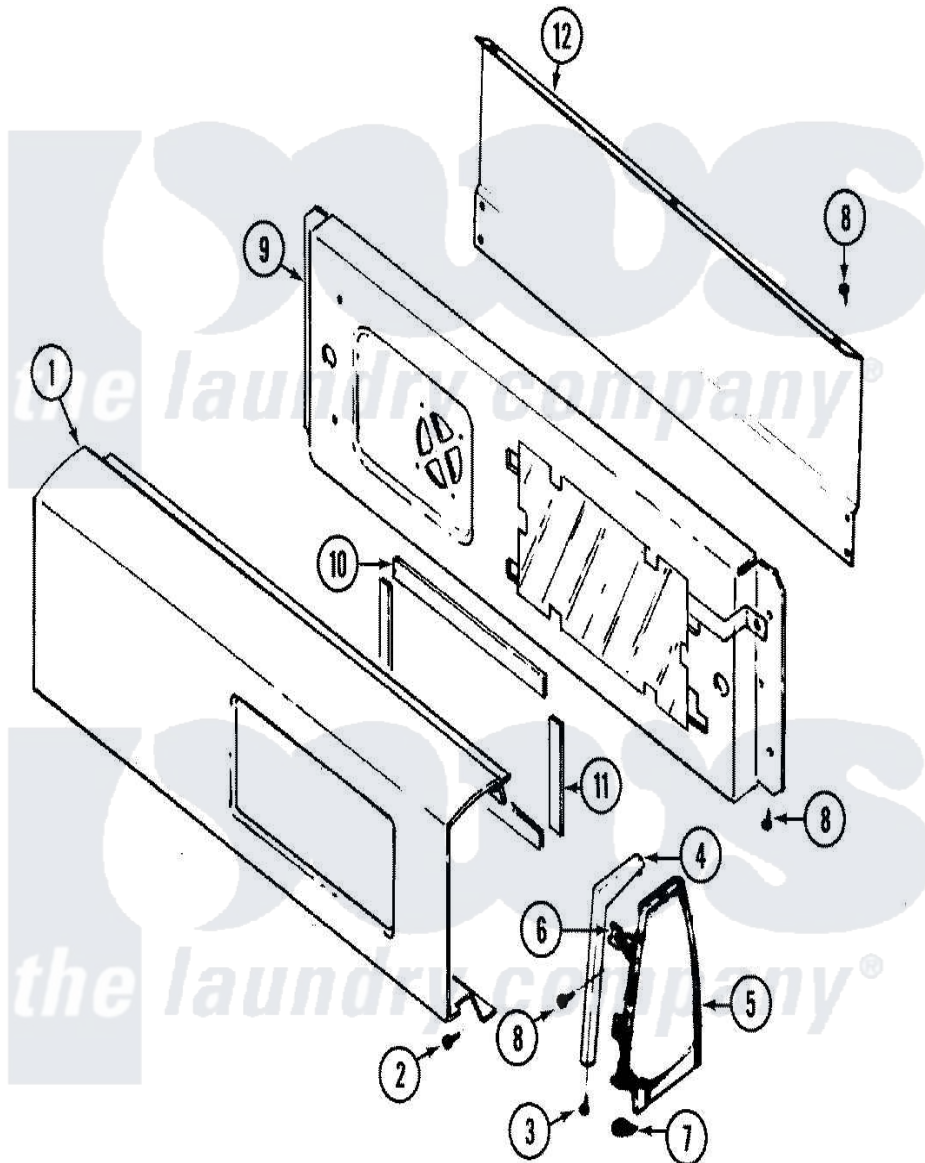

Magic Chef YG209KY 02 - CONTROL PANEL

Magic Chef [Residential Magic Chef YG209KY Dryer Parts](#) Parts Diagram 02 - CONTROL PANEL
 Click on the part number to view part

Item	Original Part Number	Replaced By	Status	Part Description
1	35-3852		Not Available	CONTROL PANEL
2	25-7793			Screw
3	25-7760			Screw
4	53-0278		Not Available	TRIM, END CAP (LT)
"	53-0277		Not Available	TRIM, END CAP (RT)
5	35-2488	21001452		Cap- End
"	35-2487	21001451		Cap- End
6	25-7702			Speedclip, End Cap To Control Panel
7	25-7851			Speedclip, End Cap To Top
8	25-3092	90767		Screw, 8A X 3/8 HeX Washer Head Tapping
9	53-2238			Control Shield And Electronic As
"	35-3540			Speaker Assembly
10	35-3450			Seal, Panel Long
11	35-3453			Seal, Panel Short

12	16000329	Not Available	GUIDE, QUICK REF. - MAGIC CHEF
"	53-2405	Not Available	MANUAL, USE & CARE
"	25-3457		Screw, Sems
"	53-1040	Not Available	MANUAL, USE & CARE
"	35-2688	21001460	Shield, Rear