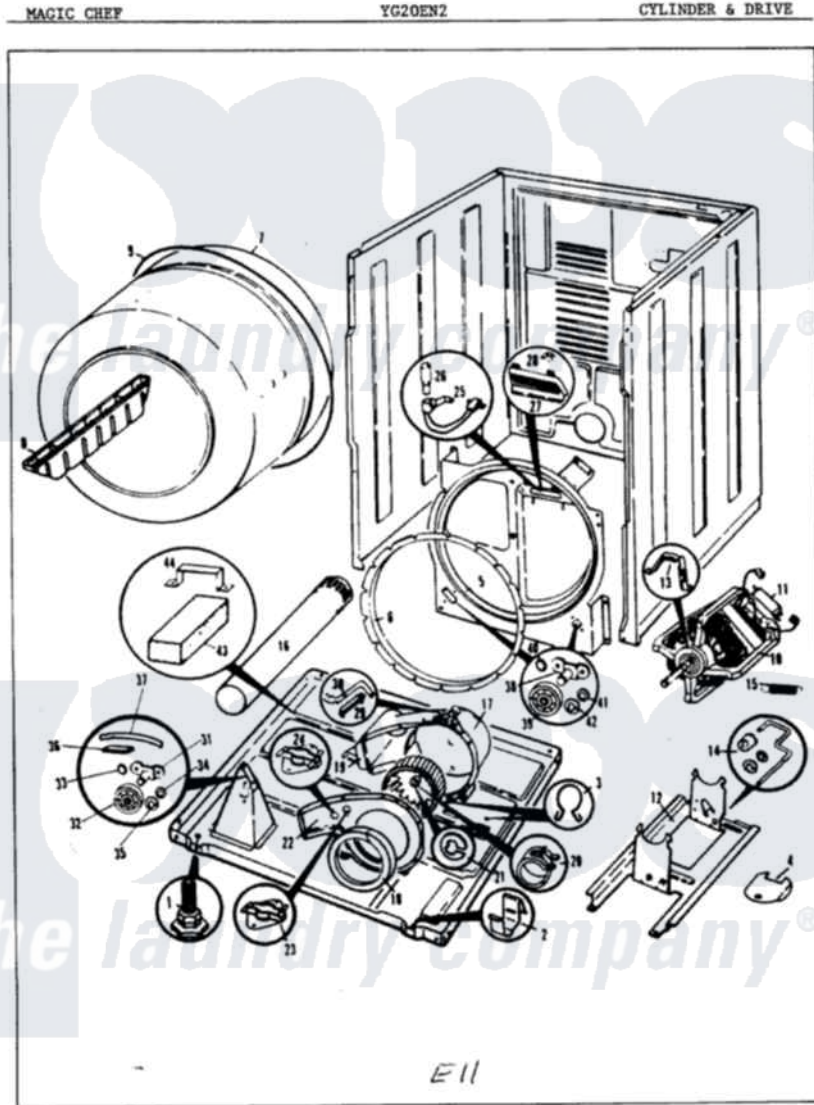

Magic Chef YG20EA1 02 - CYLINDER & DRIVE

Magic Chef [Residential Magic Chef YG20EA1 Dryer Parts](#) Parts Diagram 02 - CYLINDER & DRIVE
 Click on the part number to view part

Item	Original Part Number	Replaced By	Status	Part Description
1	63-5519		Not Available	LEG, LEVELING
2	53-0120			Clip, Front Panel
3	25-7027	16515		Clip
4	53-0153		Not Available	SHIELD, WIRING
"	25-7741	W10116760		Screw
5	25-7733	681414		Screw, 10AB X 1/2
"	53-0691	LA-1054		Dryer Bulkhead Kit
6	53-0218	31001747		Seal Assembly
7	53-0178	53-1250		Cylinder
8	53-0117		Not Available	BAFFLE, GRAY
"	25-7759	3196164		Screw
9	53-0186	341241		Belt
"	LA-1004			Motor Mtg. Kit
10	53-0189	LA-1004		Motor Mtg. Kit
11	73-0467		Not Available	MOTOR SWITCH
"	53-0332			Motor Switch