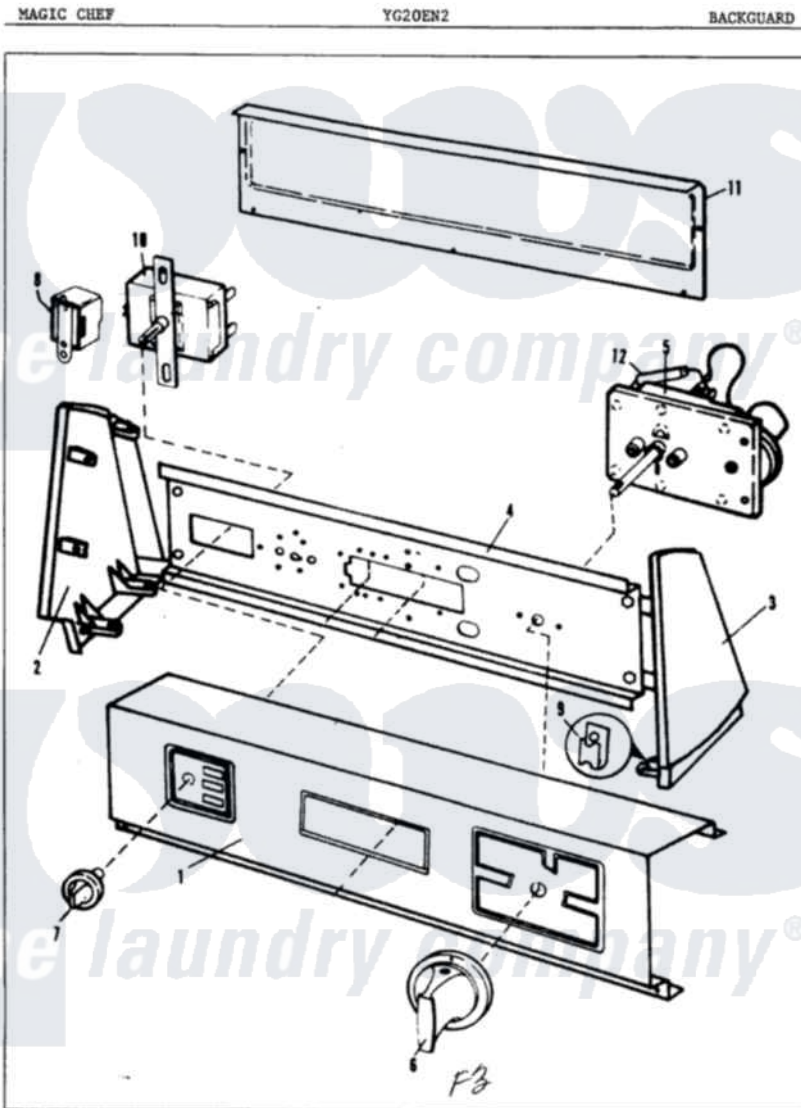

Magic Chef YG20EN1 01 - CONTROL PANEL

Magic Chef [Residential Magic Chef YG20EN1 Dryer Parts](#) Parts Diagram 01 - CONTROL PANEL
 Click on the part number to view part

Item	Original Part Number	Replaced By	Status	Part Description
1	25-7649	910187		Screw
"	25-7702			Speedclip, End Cap To Control Panel
"	53-0829		Not Available	CONTROL PANEL
2	53-0265			LH Endcap
3	25-7760			Screw
"	53-0264			RH Endcap
"	53-0277		Not Available	TRIM, END CAP (RT)
"	53-0278		Not Available	TRIM, END CAP (LT)
4	25-3092	90767		Screw, 8A X 3/8 HeX Washer Head Tapping
"	25-7702			Speedclip, End Cap To Control Panel
"	53-0365	53-1676		Shield, Control
5	25-0289		Not Available	SCREW
"	53-0662			Timer
"	53-0635		Not Available	TIMER MOTOR

"	53-0496		Not Available	TIMER
6	25-6044			Set Screw
"	53-0495		Not Available	TIMER KNOB
"	53-0653	31001219		Knob Ski
7	35-0280		Not Available	SELECTOR KNOB
8	25-7702			Speedclip, End Cap To Control Panel
9	53-0456			Switch, Selector
"	25-3092	90767		Screw, 8A X 3/8 HeX Washer Head Tapping
10	34-9487		Not Available	PLATE, REINFORCEMENT
"	25-3092	90767		Screw, 8A X 3/8 HeX Washer Head Tapping
"	25-3457			Screw, Sems
"	25-7435	33002917		Screw, No.10-16
"	25-7697	25-2219		Screw
"	25-7852			Speedclip, Rr Shld To End Cap
"	53-0268	21001460		Shield, Rear
"	25-7851			Speedclip, End Cap To Top