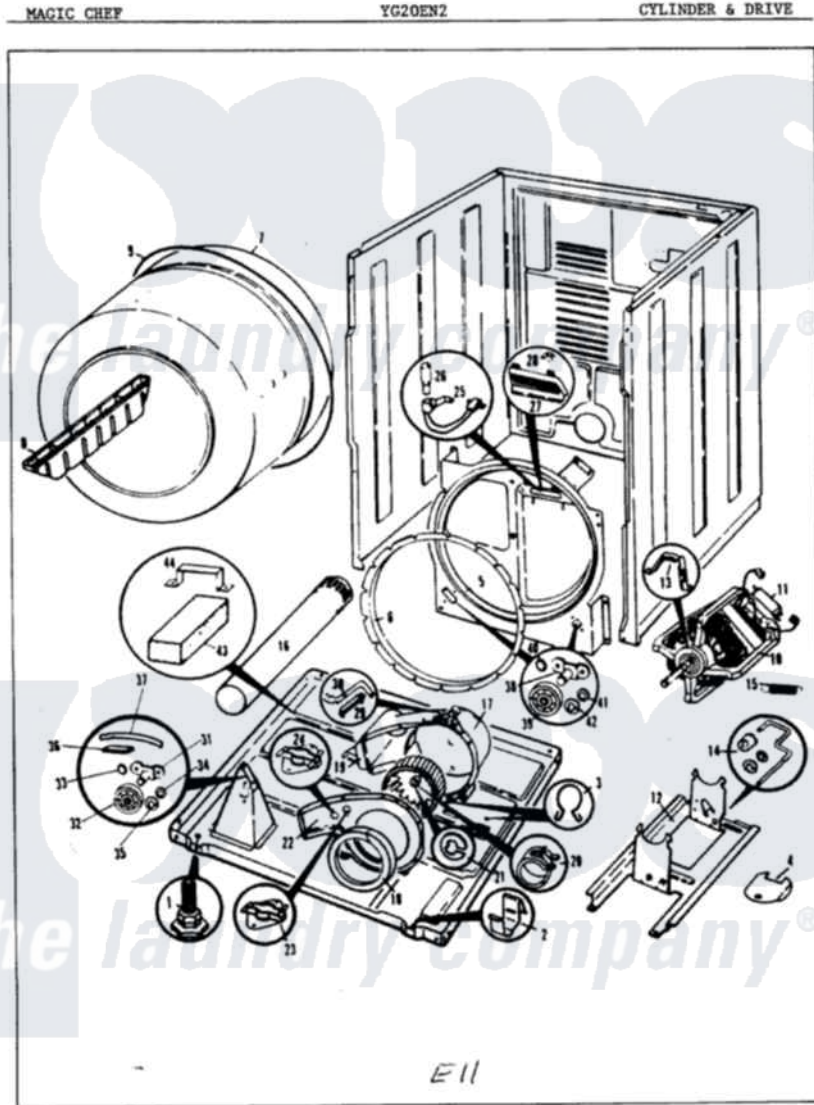

Magic Chef YG20EN1 02 - CYLINDER & DRIVE

Magic Chef [Residential Magic Chef YG20EN1 Dryer Parts](#) Parts Diagram 02 - CYLINDER & DRIVE
 Click on the part number to view part

Item	Original Part Number	Replaced By	Status	Part Description
1	63-5519		Not Available	LEG, LEVELING
2	53-0120			Clip, Front Panel
3	25-7027	16515		Clip
4	53-0153		Not Available	SHIELD, WIRING
"	25-7741	W10116760		Screw
5	25-7733	681414		Screw, 10AB X 1/2
"	53-0691	LA-1054		Dryer Bulkhead Kit
6	53-0218	31001747		Seal Assembly
7	53-0178	53-1250		Cylinder
8	53-0117		Not Available	BAFFLE, GRAY
"	25-7759	3196164		Screw
9	53-0186	341241		Belt
"	LA-1004			Motor Mtg. Kit
10	53-0189	LA-1004		Motor Mtg. Kit
11	73-0467		Not Available	MOTOR SWITCH
"	53-0332			Motor Switch