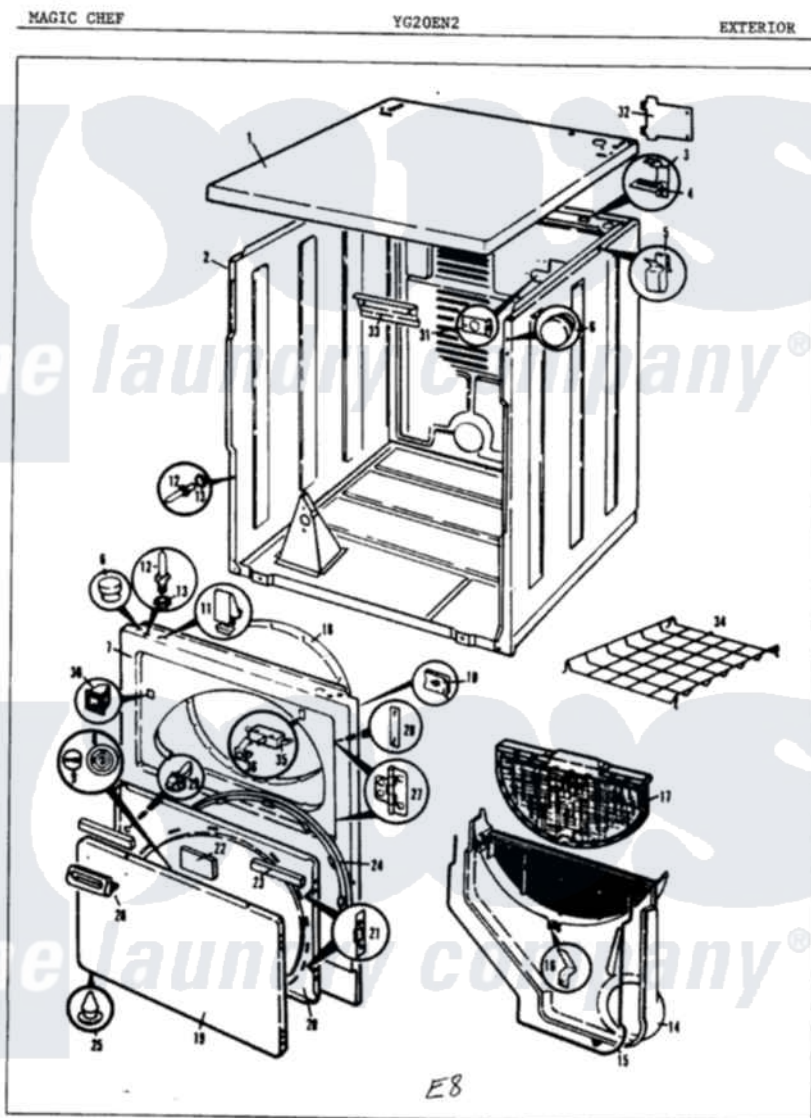

# Magic Chef YG20EN1 03 - EXTERIOR

Magic Chef [Residential Magic Chef YG20EN1 Dryer Parts](#) Parts Diagram 03 - EXTERIOR  
 Click on the part number to view part

Item	Original Part Number	Replaced By	Status	Part Description
1	53-0124		Not Available	CABINET TOP
2	53-0667	<a href="#">31001714</a>		Cabinet And Base Assembly
3	<a href="#">63-5712</a>			Hinge, Cabinet Top
4	25-3092	<a href="#">90767</a>		Screw, 8A X 3/8 HeX Washer Head Tapping
"	<a href="#">33-0930</a>			Pad, Top Hinge
5	<a href="#">25-3034</a>			Clip, Wiring
6	<a href="#">33-2653</a>			Bumper, Cabinet
7	53-0127	<a href="#">12001190</a>		Panel Kit
8	53-0155		Not Available	PLUG, GAS ACCESS (WHT)
"	53-0161		Not Available	PLUG, GAS ACCESS (ALM)
"	53-0592		Not Available	CHROME PLUG
9	<a href="#">53-0156</a>			Button, Gas Access
"	53-0162		Not Available	BUTTON, GAS ACCESS (ALM)
"	53-0593		Not Available	CHROME BUTTON
10	25-7817		Not Available	CLIP, U-TYPE