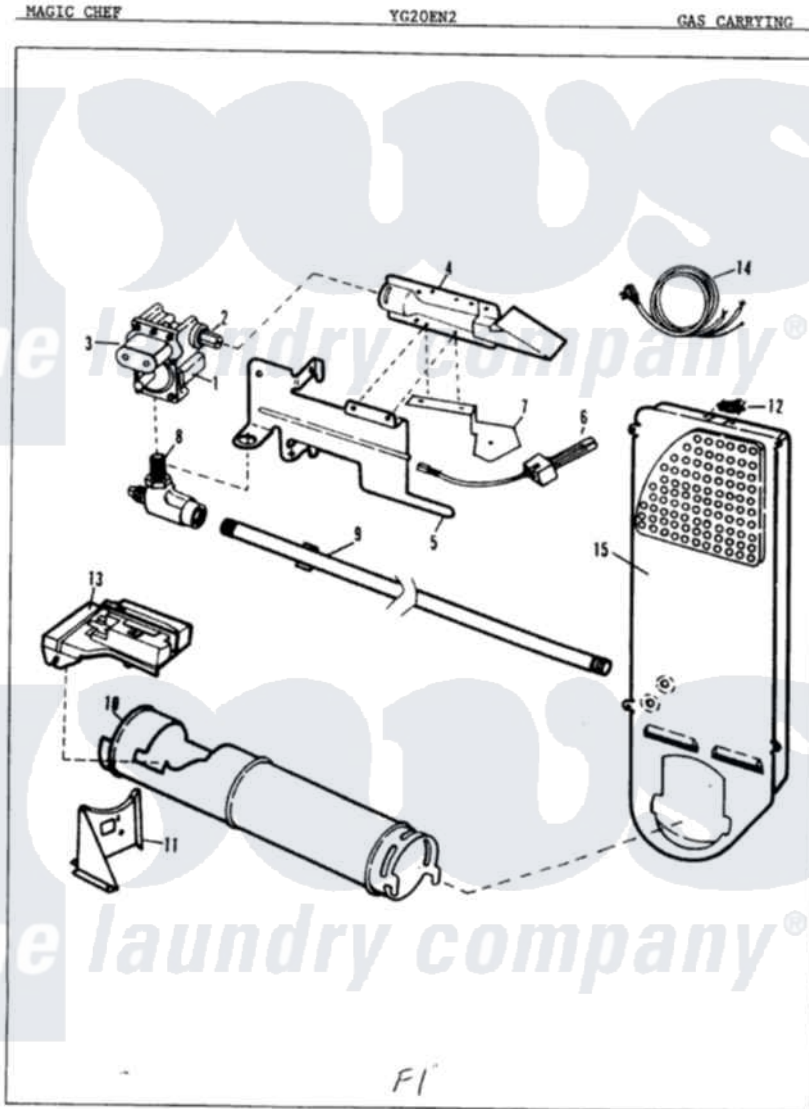

Magic Chef YG20EN1 04 - GAS CARRYING

Magic Chef [Residential Magic Chef YG20EN1 Dryer Parts](#) Parts Diagram 04 - GAS CARRYING
 Click on the part number to view part

Item	Original Part Number	Replaced By	Status	Part Description
1	53-0194	306176		Valve, Gas
2	63-3570			Burner Orifice
3	63-6615	279834		Coil-Valve
"	63-6614	279834		Coil-Valve
"	W10124350		Not Available	NOT REQUIRED PART OR SEE NOTE (PURCHASE LOCALLY)
"	63-6766			Conversion Kit
4	63-6682	31001784		Burner
5	25-7741	W10116760		Screw
"	53-0140			Mtg Bracket
6	53-0689	31001556		Igniter
7	25-7744	8281196		Screw
"	53-0686		Not Available	BRACKET
8	53-0101	31001042		Valve, Gas Shut Off
9	25-7741	W10116760		Screw
"	53-0173	31001777		Main Gas L

10	53-0138		Not Available	HEATER HOUSING
11	25-7741	W10116760		Screw
"	25-3092	90767		Screw, 8A X 3/8 HeX Washer Head Tapping
"	53-0139		Not Available	HEATER SUPPORT
12	25-0168			Screw
"	53-0143	LA-1053		Fuse Kit, Thermal
13	25-7741	W10116760		Screw
"	63-5013	338906		Radiant, Sensor
"	25-3092	90767		Screw, 8A X 3/8 HeX Washer Head Tapping
"	25-2134	W10116760		Screw
14	63-6259	31001547		Cord, Power
15	53-0169		Not Available	INLET AIR DUCT