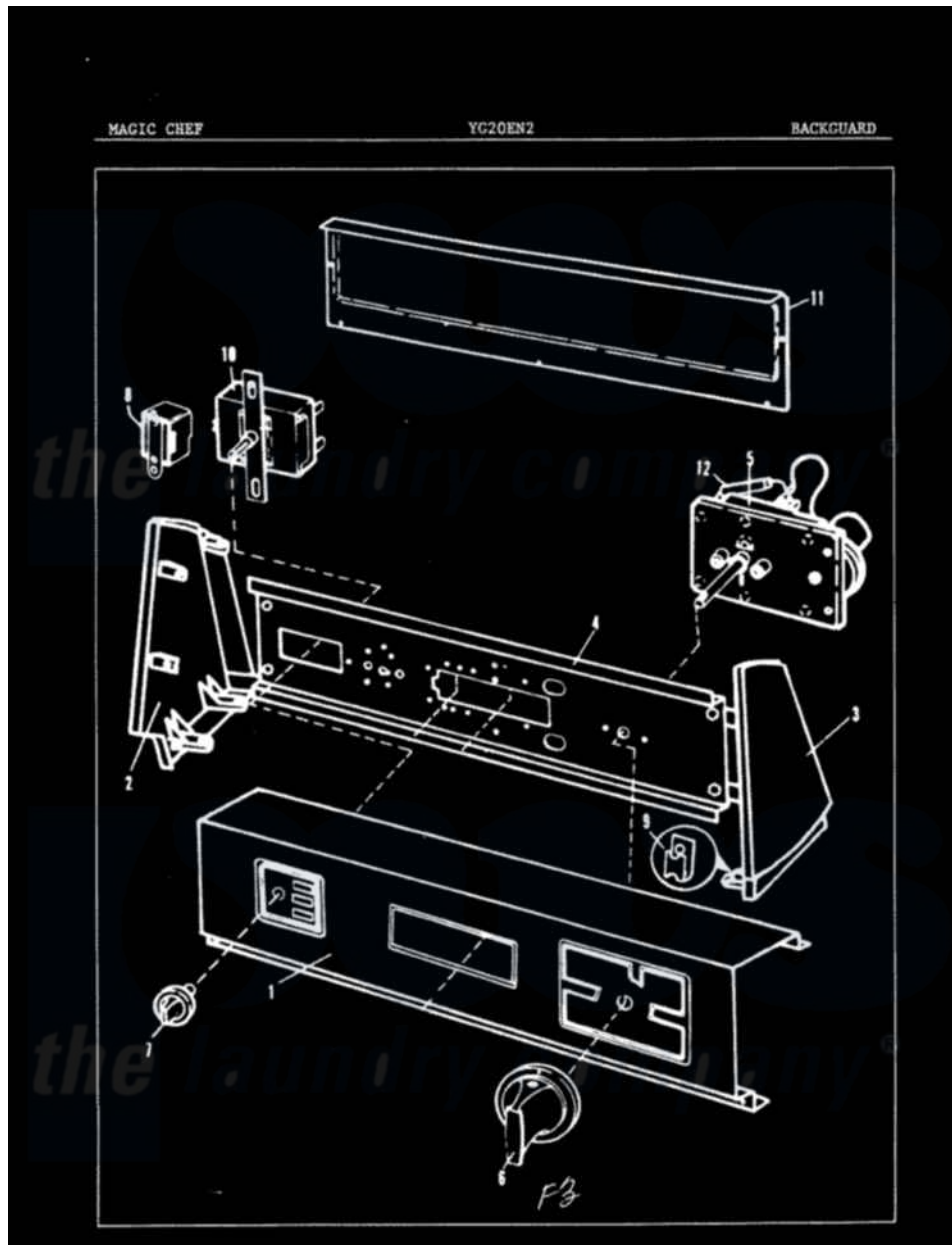

Magic Chef YG20EN2 01 - CONTROL PANEL

Magic Chef [Residential Magic Chef YG20EN2 Dryer Parts](#) Parts Diagram 01 - CONTROL PANEL
 Click on the part number to view part

Item	Original Part Number	Replaced By	Status	Part Description
1	25-7649	910187		Screw
"	53-0830		Not Available	CONTROL PANEL
"	25-7702			Speedclip, End Cap To Control Panel
2	53-0265			LH Endcap
3	25-7760			Screw
"	53-0264			RH Endcap
"	53-0277		Not Available	TRIM, END CAP (RT)
"	53-0278		Not Available	TRIM, END CAP (LT)
4	53-0365	53-1676		Shield, Control
"	25-3092	90767		Screw, 8A X 3/8 HeX Washer Head Tapping
"	25-7702			Speedclip, End Cap To Control Panel
5	25-0289		Not Available	SCREW
"	53-0657			Timer
"	53-0497	LA-1026		Timer Kit

"	63-6752		Not Available	TIMER MOTOR
6	53-0653	31001219		Knob Ski
"	25-6044			Set Screw
"	53-0495		Not Available	TIMER KNOB
7	35-0280		Not Available	SELECTOR KNOB
8	63-6731	53-1639		Buzzer Assembly
"	25-3092	90767		Screw, 8A X 3/8 HeX Washer Head Tapping
9	25-7702			Speedclip, End Cap To Control Panel
10	53-0344		Not Available	SWITCH, TEMPERATURE
"	25-3092	90767		Screw, 8A X 3/8 HeX Washer Head Tapping
11	34-9487		Not Available	PLATE, REINFORCEMENT
"	25-3092	90767		Screw, 8A X 3/8 HeX Washer Head Tapping
"	25-3457			Screw, Sems
"	25-7435	33002917		Screw, No.10-16
"	25-7697	25-2219		Screw
"	25-7852			Speedclip, Rr Shld To End Cap
"	53-0268	21001460		Shield, Rear
"	25-7851			Speedclip, End Cap To Top