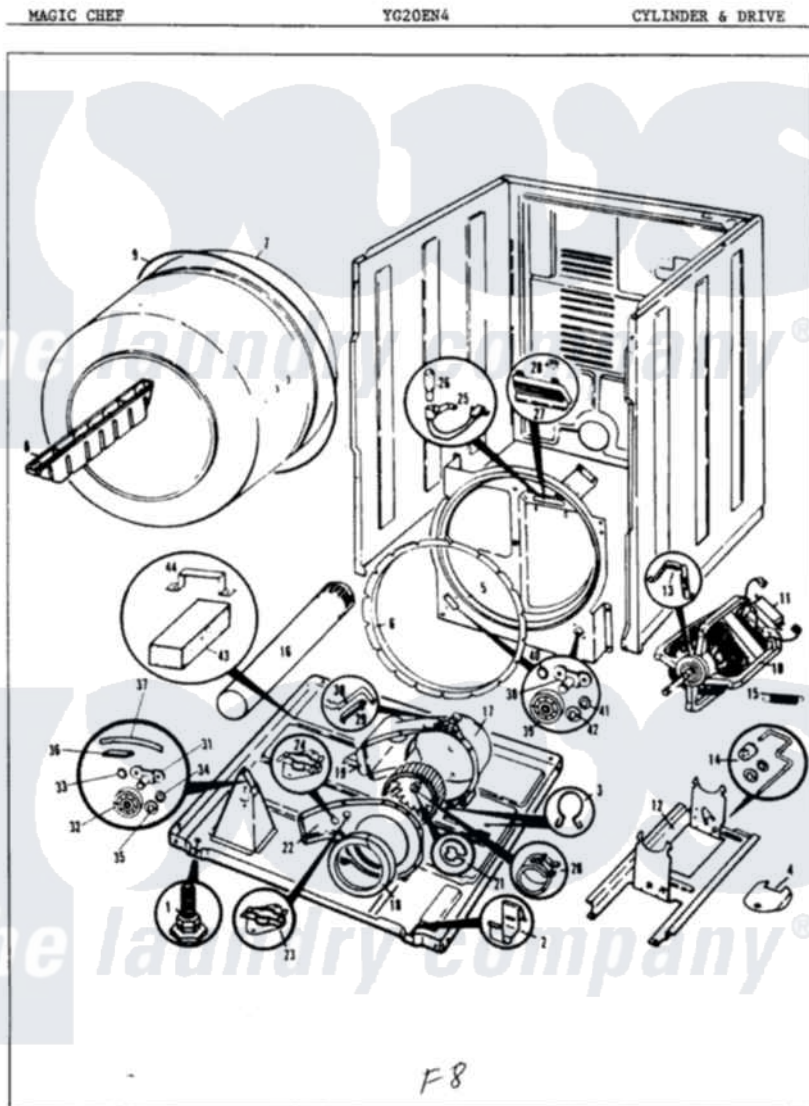

Magic Chef YG20EN2 02 - CYLINDER & DRIVE

Magic Chef [Residential Magic Chef YG20EN2 Dryer Parts](#) Parts Diagram 02 - CYLINDER & DRIVE
 Click on the part number to view part

Item	Original Part Number	Replaced By	Status	Part Description
1	63-5519		Not Available	LEG, LEVELING
2	53-0120			Clip, Front Panel
3	25-7027	16515		Clip
4	25-7741	W10116760		Screw
"	53-0153		Not Available	SHIELD, WIRING
5	25-7733	681414		Screw, 10AB X 1/2
"	53-0691	LA-1054		Dryer Bulkhead Kit
6	53-0218	31001747		Seal Assembly
7	53-0178	53-1250		Cylinder
8	25-7759	3196164		Screw
"	53-0117		Not Available	BAFFLE, GRAY
9	53-0186	341241		Belt
"	LA-1004			Motor Mtg. Kit
10	53-0189	LA-1004		Motor Mtg. Kit
11	53-0332			Motor Switch
"	73-0467		Not Available	MOTOR SWITCH