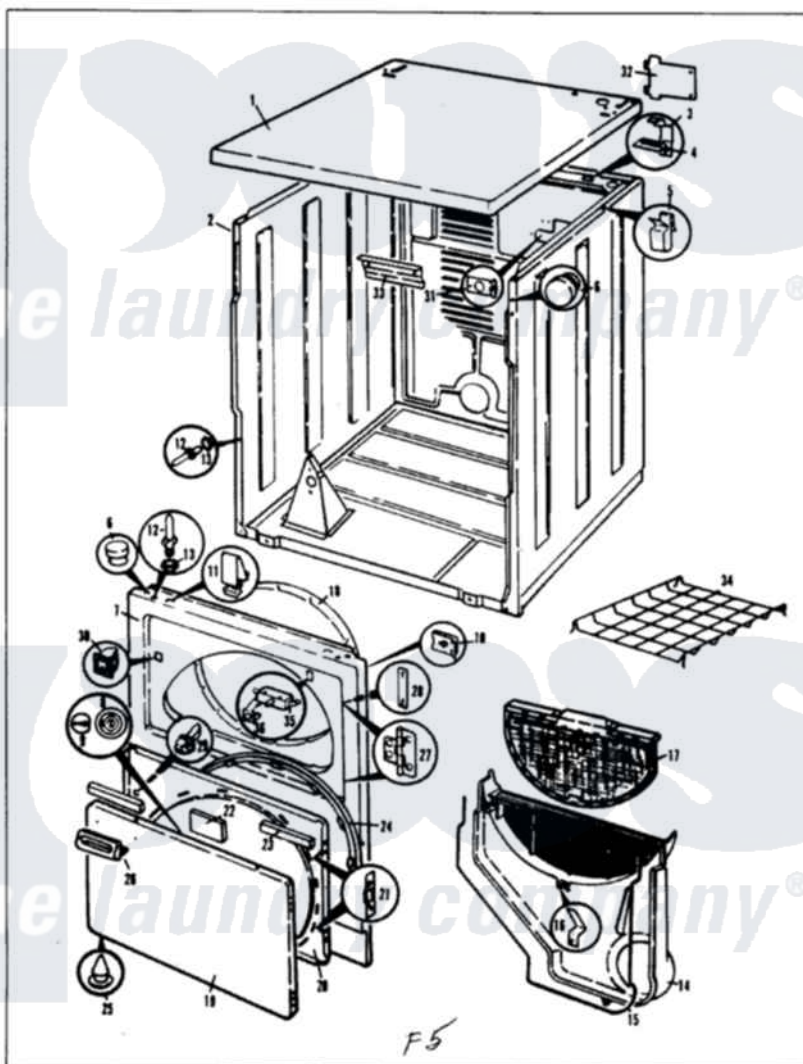

# Magic Chef YG20EN2 03 - EXTERIOR

MAGIC CHEF

YG20EN4

EXTERIOR

Magic Chef [Residential Magic Chef YG20EN2 Dryer Parts](#) Parts Diagram 03 - EXTERIOR

[Click on the part number to view part](#)

Item	Original Part Number	Replaced By	Status	Part Description
1	53-0124		Not Available	CABINET TOP
2	53-0667	<a href="#">31001714</a>		Cabinet And Base Assembly
3	<a href="#">63-5712</a>			Hinge, Cabinet Top
4	25-3092	<a href="#">90767</a>		Screw, 8A X 3/8 HeX Washer Head Tapping
"	<a href="#">33-0930</a>			Pad, Top Hinge
5	<a href="#">25-3034</a>			Clip, Wiring
6	<a href="#">33-2653</a>			Bumper, Cabinet
7	53-0127	<a href="#">12001190</a>		Panel Kit
8	53-0155		Not Available	PLUG, GAS ACCESS (WHT)
"	53-0161		Not Available	PLUG, GAS ACCESS (ALM)
"	53-0592		Not Available	CHROME PLUG
9	<a href="#">53-0156</a>			Button, Gas Access
"	53-0162		Not Available	BUTTON, GAS ACCESS (ALM)
"	53-0593		Not Available	CHROME BUTTON
10	25-7817		Not Available	CLIP, U-TYPE