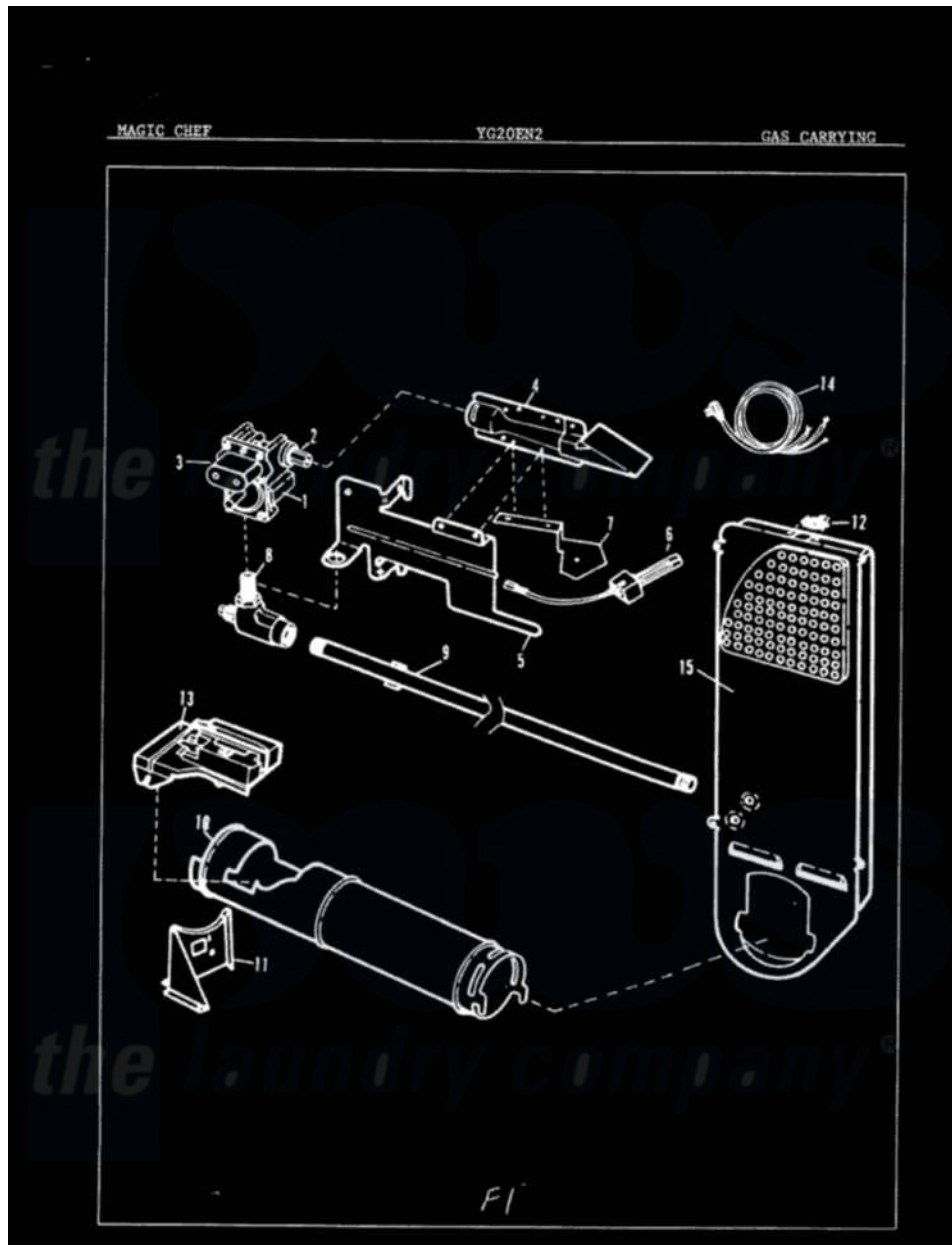

Magic Chef YG20EN2 04 - GAS CARRYING

Magic Chef [Residential Magic Chef YG20EN2 Dryer Parts](#) Parts Diagram 04 - GAS CARRYING
 Click on the part number to view part

Item	Original Part Number	Replaced By	Status	Part Description
1	53-0194	306176		Valve, Gas
2	63-3570			Burner Orifice
3	63-6615	279834		Coil-Valve
"	63-6614	279834		Coil-Valve
"	W10124350		Not Available	NOT REQUIRED PART OR SEE NOTE (PURCHASE LOCALLY)
"	63-6766			Conversion Kit
4	63-6682	31001784		Burner
5	25-7741	W10116760		Screw
"	53-0140			Mtg Bracket
6	53-0689	31001556		Igniter
7	25-7744	8281196		Screw
"	53-0686		Not Available	BRACKET
8	53-0101	31001042		Valve, Gas Shut Off
9	25-7741	W10116760		Screw
"	53-0173	31001777		Main Gas L

10	53-0138		Not Available	HEATER HOUSING
11	25-7741	W10116760		Screw
"	25-3092	90767		Screw, 8A X 3/8 HeX Washer Head Tapping
"	53-0139		Not Available	HEATER SUPPORT
12	25-0168			Screw
"	53-0143	LA-1053		Fuse Kit, Thermal
13	25-7741	W10116760		Screw
"	63-5013	338906		Radiant, Sensor
"	25-3092	90767		Screw, 8A X 3/8 HeX Washer Head Tapping
"	25-2134	W10116760		Screw
14	63-6259	31001547		Cord, Power
15	53-0169		Not Available	INLET AIR DUCT