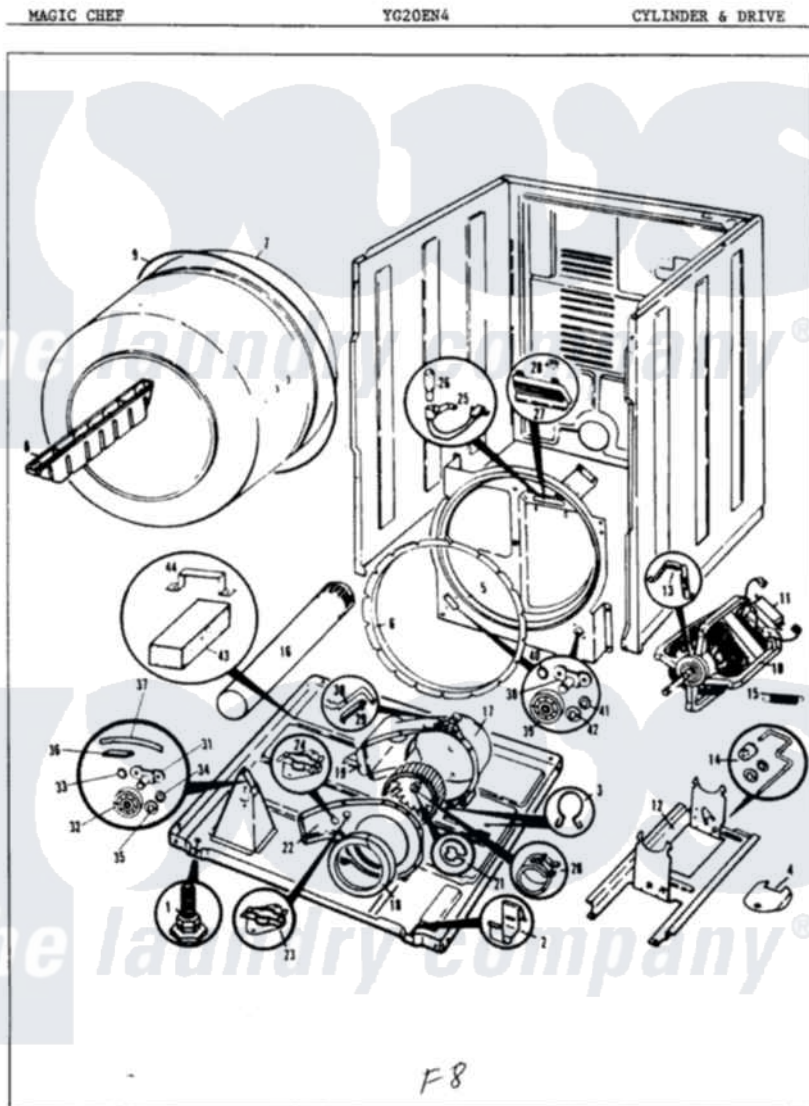

Magic Chef YG20EY2 02 - CYLINDER & DRIVE

Magic Chef [Residential Magic Chef YG20EY2 Dryer Parts](#) Parts Diagram 02 - CYLINDER & DRIVE
 Click on the part number to view part

Item	Original Part Number	Replaced By	Status	Part Description
1	63-5519		Not Available	LEG, LEVELING
2	53-0120			Clip, Front Panel
3	25-7027	16515		Clip
4	25-7741	W10116760		Screw
"	53-0153		Not Available	SHIELD, WIRING
5	25-7733	681414		Screw, 10AB X 1/2
"	53-0691	LA-1054		Dryer Bulkhead Kit
6	53-0218	31001747		Seal Assembly
7	53-0178	53-1250		Cylinder
8	25-7759	3196164		Screw
"	53-0117		Not Available	BAFFLE, GRAY
9	53-0186	341241		Belt
"	LA-1004			Motor Mtg. Kit
10	53-0189	LA-1004		Motor Mtg. Kit
11	53-0332			Motor Switch
"	73-0467		Not Available	MOTOR SWITCH