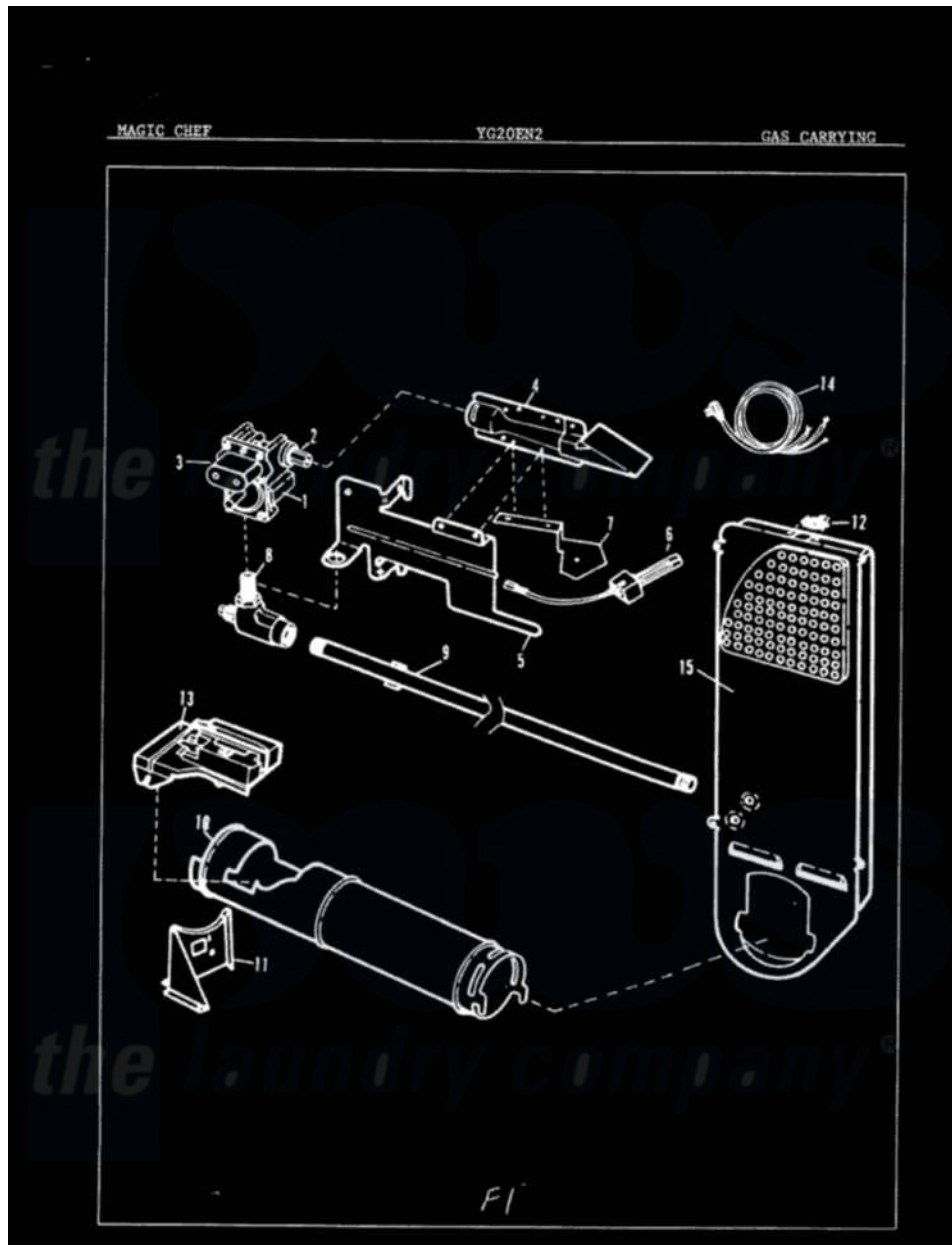

Magic Chef YG20EY2 03 - GAS CARRYING

Magic Chef [Residential Magic Chef YG20EY2 Dryer Parts](#) Parts Diagram 03 - GAS CARRYING
 Click on the part number to view part

Item	Original Part Number	Replaced By	Status	Part Description
1	53-0194	306176		Valve, Gas
2	63-3570			Burner Orifice
3	63-6615	279834		Coil-Valve
"	63-6614	279834		Coil-Valve
"	W10124350		Not Available	NOT REQUIRED PART OR SEE NOTE (PURCHASE LOCALLY)
"	63-6766			Conversion Kit
4	63-6682	31001784		Burner
5	25-7741	W10116760		Screw
"	53-0140			Mtg Bracket
6	53-0689	31001556		Igniter
7	25-7744	8281196		Screw
"	53-0686		Not Available	BRACKET
8	53-0101	31001042		Valve, Gas Shut Off
9	25-7741	W10116760		Screw
"	53-0173	31001777		Main Gas L

10	53-0138		Not Available	HEATER HOUSING
11	25-7741	W10116760		Screw
"	25-3092	90767		Screw, 8A X 3/8 HeX Washer Head Tapping
"	53-0139		Not Available	HEATER SUPPORT
12	25-0168			Screw
"	53-0143	LA-1053		Fuse Kit, Thermal
13	25-7741	W10116760		Screw
"	63-5013	338906		Radiant, Sensor
"	25-3092	90767		Screw, 8A X 3/8 HeX Washer Head Tapping
"	25-2134	W10116760		Screw
14	63-6259	31001547		Cord, Power
15	53-0169		Not Available	INLET AIR DUCT