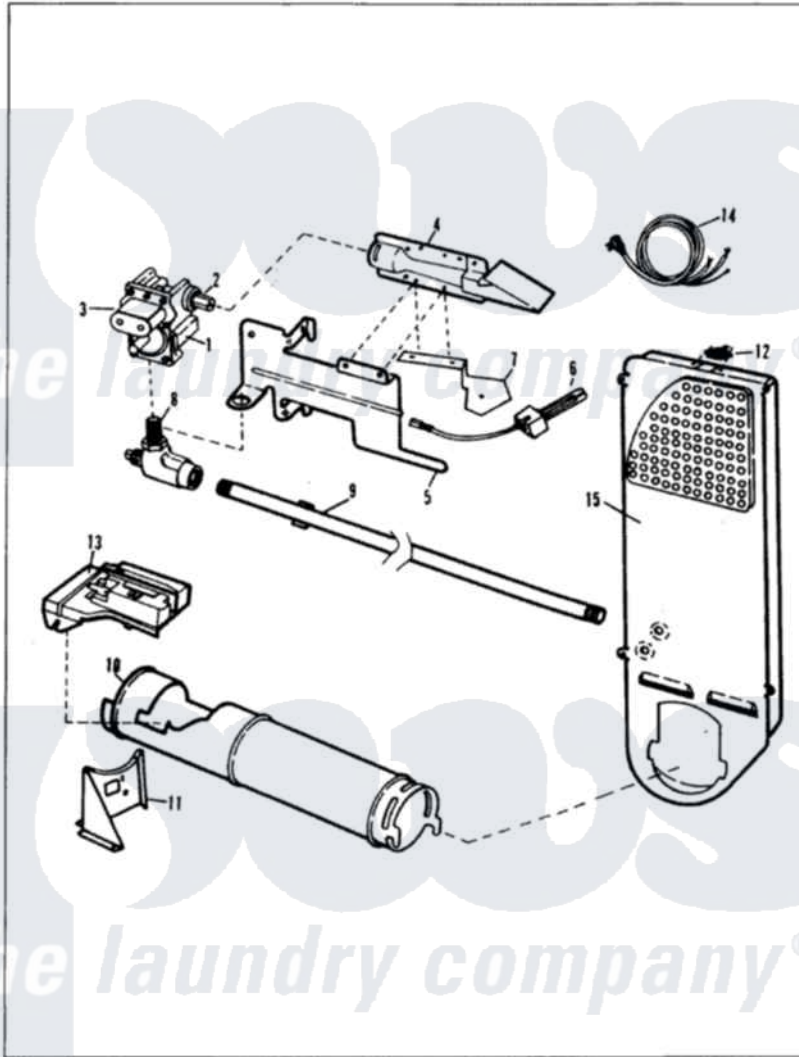

Magic Chef YG20FA2 03 - GAS CARRYING

MAGIC CHEF

YG20FN-2

GAS CARRYING

Issued 11/87

Magic Chef [Residential Magic Chef YG20FA2 Dryer Parts](#) Parts Diagram 03 - GAS CARRYING
 Click on the part number to view part

Item	Original Part Number	Replaced By	Status	Part Description
1	53-0194	306176		Valve, Gas
2	63-3570			Burner Orifice
3	63-6615	279834		Coil-Valve
"	Y00000000		Not Available	SEE NOTE SCREW, 8-32 X 7/16 (PURCHASE LOCALLY)
4	63-6682	31001784		Burner
5	53-0140			Mtg Bracket
"	25-7741	W10116760		Screw
6	53-0689	31001556		Igniter
7	25-2134	W10116760		Screw
"	25-3034			Clip, Wiring
"	53-0686		Not Available	BRACKET
"	25-7744	8281196		Screw
8	53-0101	31001042		Valve, Gas Shut Off
9	53-0173	31001777		Main Gas L
10	53-0138		Not Available	HEATER HOUSING
11	25-7741	W10116760		Screw

"	25-3092	90767	Screw, 8A X 3/8 HeX Washer Head Tapping
"	53-0139	Not Available	HEATER SUPPORT
12	53-0143	LA-1053	Fuse Kit, Thermal
"	25-0168		Screw
13	25-7741	W10116760	Screw
"	25-3092	90767	Screw, 8A X 3/8 HeX Washer Head Tapping
"	63-5013	338906	Radiant, Sensor
"	25-2134	W10116760	Screw
14	63-6259	31001547	Cord, Power
15	63-6766		Conversion Kit
"	53-0169	Not Available	INLET AIR DUCT