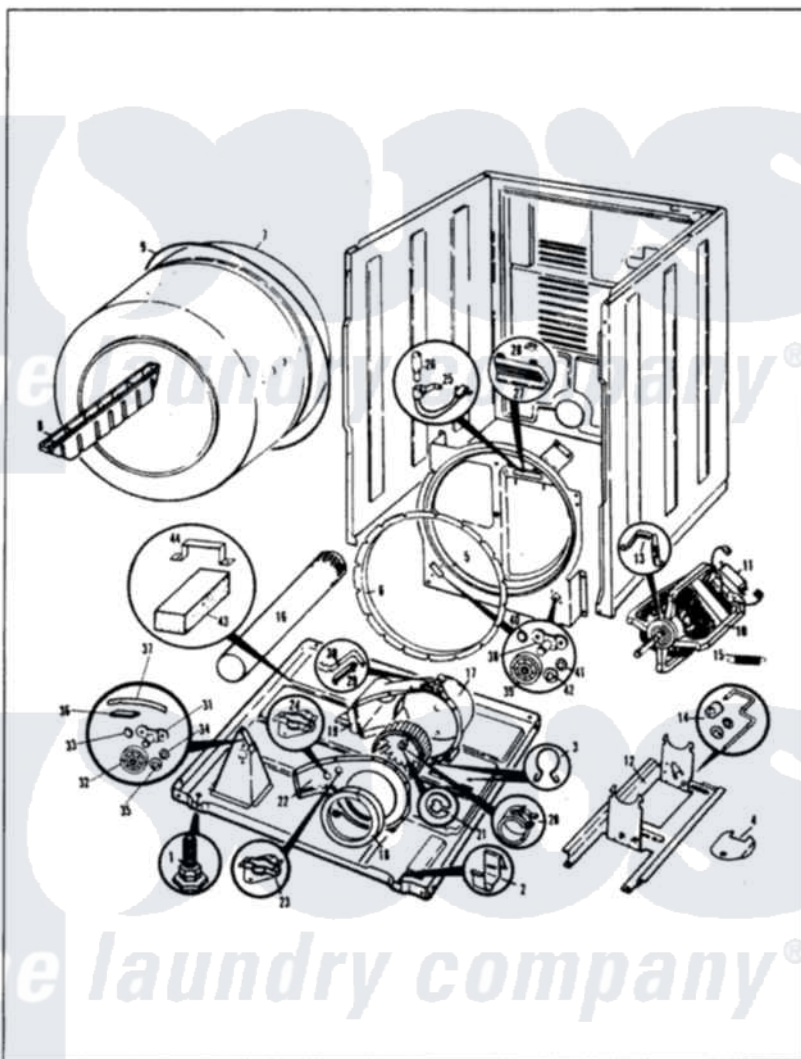

# Magic Chef YG20FA3 02 - CYLINDER & DRIVE

MAGIC CHEF

YG20FN-3

CYLINDER & DRIVE

Magic Chef [Residential Magic Chef YG20FA3 Dryer Parts](#) Parts Diagram 02 - CYLINDER & DRIVE  
 Click on the part number to view part

Item	Original Part Number	Replaced By	Status	Part Description
1	63-5519		Not Available	LEG, LEVELING
2	<a href="#">53-0120</a>			Clip, Front Panel
3	25-7027	<a href="#">16515</a>		Clip
4	53-0153		Not Available	SHIELD, WIRING
"	25-7741	<a href="#">W10116760</a>		Screw
5	25-7733	<a href="#">681414</a>		Screw, 10AB X 1/2
"	53-0175	<a href="#">LA-1054</a>		Dryer Bulkhead Kit
6	53-0282	<a href="#">31001637</a>		Seal Assembly, Cylinder Front
7	53-0178	<a href="#">53-1250</a>		Cylinder
8	53-0117		Not Available	BAFFLE, GRAY
"	25-7759	<a href="#">3196164</a>		Screw
9	<a href="#">LA-1004</a>			Motor Mtg. Kit
"	53-0186	<a href="#">341241</a>		Belt
10	53-0189	<a href="#">LA-1004</a>		Motor Mtg. Kit
11	73-0467		Not Available	MOTOR SWITCH
"	<a href="#">53-0332</a>			Motor Switch