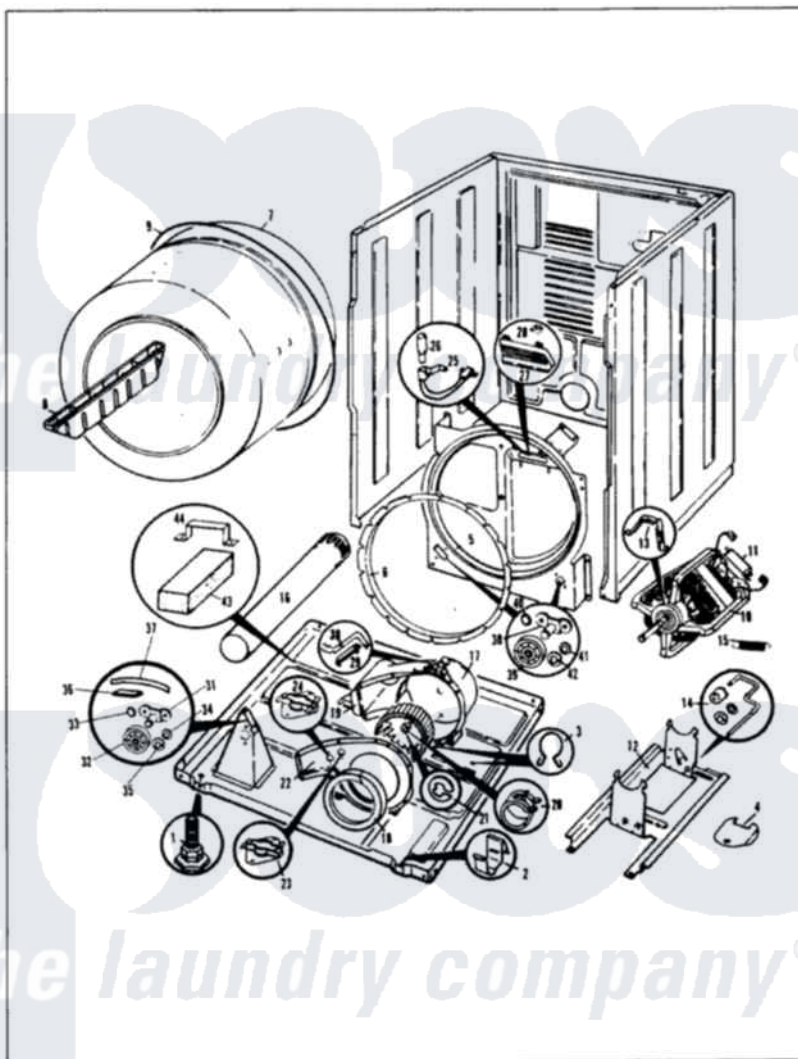

Magic Chef YG20FA4 02 - CYLINDER & DRIVE

MAGIC CHEF

YG20FN-4

CYLINDER & DRIVE

Issued 11/87

Magic Chef [Residential Magic Chef YG20FA4 Dryer Parts](#) Parts Diagram 02 - CYLINDER & DRIVE

[Click on the part number to view part](#)

Item	Original Part Number	Replaced By	Status	Part Description
1	63-5519		Not Available	LEG, LEVELING
2	53-0120			Clip, Front Panel
3	25-7027	16515		Clip
4	53-0153		Not Available	SHIELD, WIRING
"	25-7741	W10116760		Screw
5	25-7733	681414		Screw, 10AB X 1/2
"	53-0175	LA-1054		Dryer Bulkhead Kit
6	53-0282	31001637		Seal Assembly, Cylinder Front
7	53-0178	53-1250		Cylinder
8	53-0117		Not Available	BAFFLE, GRAY
"	25-7759	3196164		Screw
9	LA-1004			Motor Mtg. Kit
"	53-0186	341241		Belt
10	53-0189	LA-1004		Motor Mtg. Kit
11	73-0467		Not Available	MOTOR SWITCH
"	53-0332			Motor Switch