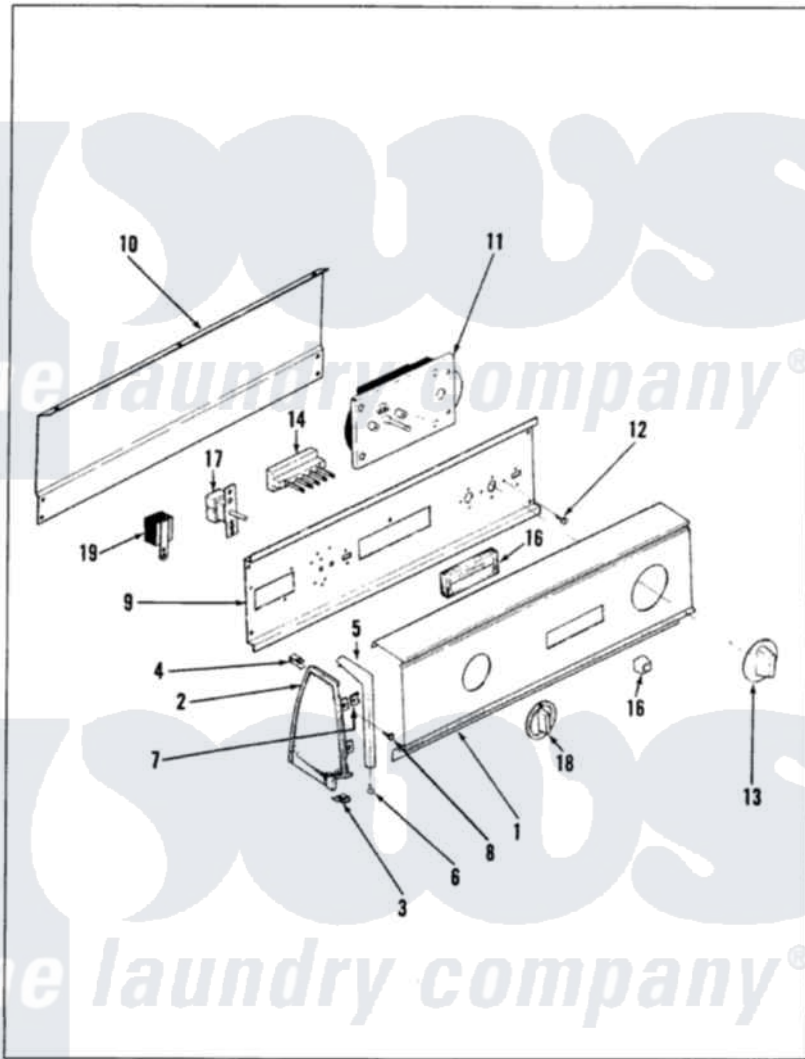

Magic Chef YG20FA4K 01 - CONTROL PANEL

MAGIC CHEF YG20FN-4K BACKGUARD

Issued 2/88

Magic Chef [Residential Magic Chef YG20FA4K Dryer Parts](#) Parts Diagram 01 - CONTROL PANEL
 Click on the part number to view part

Item	Original Part Number	Replaced By	Status	Part Description
1	53-0993		Not Available	CONTROL PANEL
2	53-0265			LH Endcap
"	25-7649	910187		Screw
"	25-7702			Speedclip, End Cap To Control Panel
"	53-0264			RH Endcap
3	25-7697	25-2219		Screw
"	25-7851			Speedclip, End Cap To Top
4	25-7435	33002917		Screw, No.10-16
"	25-7852			Speedclip, Rr Shld To End Cap
5	53-0278		Not Available	TRIM, END CAP (LT)
"	53-0277		Not Available	TRIM, END CAP (RT)
6	25-7760			Screw
7	25-7435	33002917		Screw, No.10-16
8	25-3092	90767		Screw, 8A X 3/8 HeX Washer Head Tapping

9	53-0323		Not Available	CONTROL SHIELD
10	53-0268	21001460		Shield, Rear
"	25-3457			Screw, Sems
11	63-5685	63-5613		Timer
"	53-0660	LA-1027		Timer Kit
12	25-0205	216412		Screw, Bracket To Timer
13	53-0653	31001219		Knob Ski
14	25-3092	90767		Screw, 8A X 3/8 HeX Washer Head Tapping
"	25-7712		Not Available	SCREW
"	33-6621		Not Available	BRACKET, SWITCH
"	63-5483		Not Available	5 PB SWITCH
15	33-8541		Not Available	SWITCH PAD
16	35-0385			Pushbutton
17	25-3092	90767		Screw, 8A X 3/8 HeX Washer Head Tapping
"	53-0346	53-1263		Rotary Switch
18	35-0168		Not Available	SELECTOR KNOB
19	63-6731	53-1639		Buzzer Assembly
"	25-3092	90767		Screw, 8A X 3/8 HeX Washer Head Tapping