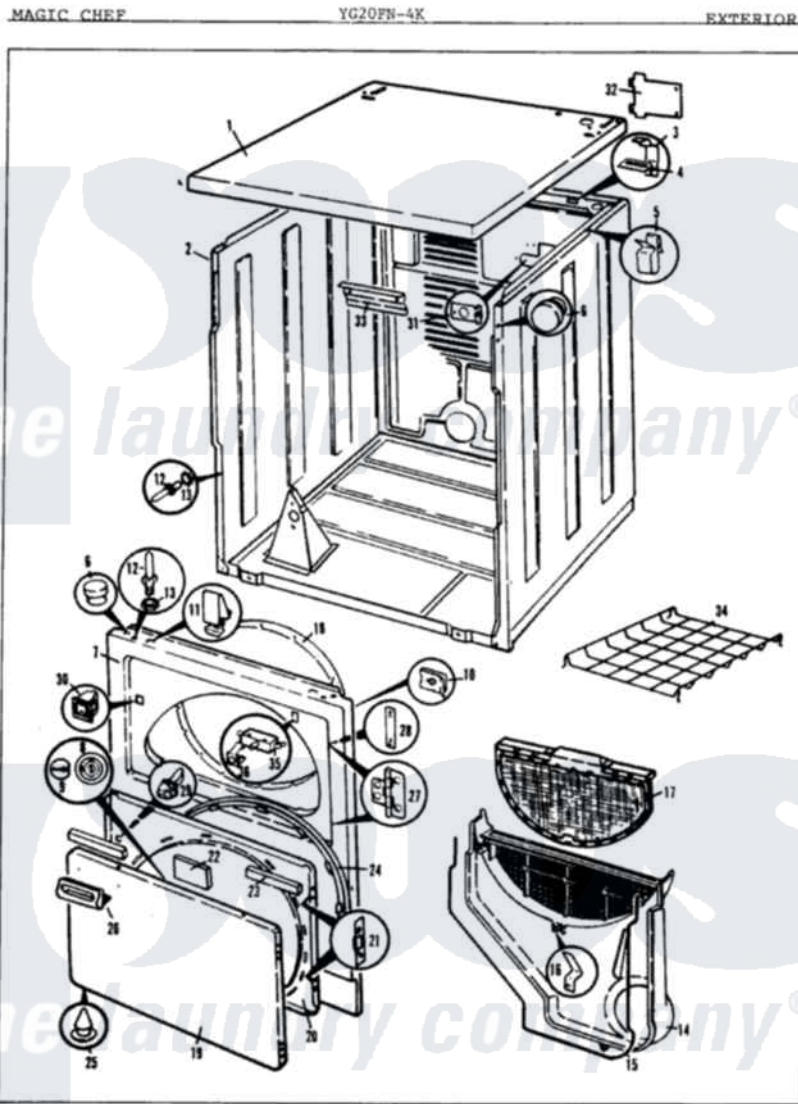

Magic Chef YG20FA4K 03 - EXTERIOR

Issued 2/88

Magic Chef [Residential Magic Chef YG20FA4K Dryer Parts](#) Parts Diagram 03 - EXTERIOR
 Click on the part number to view part

Item	Original Part Number	Replaced By	Status	Part Description
1	53-0314-24	53-2435-24		Top, Cabinet
2	53-0160-24	31001715		Cabinet And Base Assembly
3	63-5712			Hinge, Cabinet Top
4	25-3092	90767		Screw, 8A X 3/8 HeX Washer Head Tapping
"	33-0930			Pad, Top Hinge
5	25-3034			Clip, Wiring
6	33-2653			Bumper, Cabinet
7	53-0727-24		Not Available	PANEL, FRONT (ALM)GAS
8	53-0161		Not Available	PLUG, GAS ACCESS (ALM)
"	53-0592		Not Available	CHROME PLUG
9	53-0162		Not Available	BUTTON, GAS ACCESS (ALM)
"	53-0593		Not Available	CHROME BUTTON
10	25-7817		Not Available	CLIP, U-TYPE
"	25-7820	489478		Screw, 8 X 1/2
11	25-7220			Clip, Cabinet Top

12	63-6148	53-0643	Pin, Locator
13	25-0224	3400029	Nut, Adapter Plate
"	53-0200		Sleeve, Locator Pin
14	53-0917	12001324	Duct Kit, Collector
"	25-7810	415013-35	Screw
15	53-0204		Seal
16	53-0123		Clip
17	53-0918		Filter, Lint
18	53-0282	31001637	Seal Assembly, Cylinder Front
19	53-0154-25	Not Available	PANEL, OUTER DOOR (H WHT)
"	53-0154-24		Panel, Outer Door
20	53-0104	LA-1024	Inner Door Kit
21	53-0119		Clip, Hinge
22	53-0251	53-1490	Door Pad
23	53-0252	53-1491	Door Pad
24	25-7770	3196169	Screw, Element
"	53-0112	31001529	Seal, Door
25	25-3534	25-7889	Plug Button
26	53-0928	53-0927	Handle, Door
"	25-7810	415013-35	Screw
27	53-0122	53-1492	Hinge, Dryer Door
"	25-7809		Screw, No.6-20 1/2 Flthd Torx
28	53-0121	Not Available	TWIN NUT
"	LA-1003		Door Catch Kit
29	73-0033	LA-1003	Door Catch Kit
30	53-0187	LA-1003	Door Catch Kit
31	25-7828	489483	Screw 10-32 X 1/2
"	53-0135	Not Available	SUPPORT, POWER CORD
32	25-7857	90767	Screw, 8A X 3/8 HeX Washer Head Tapping
"	53-0284		Cover, Terminal
33	25-3457		Screw, Sems
"	53-0133		Shield, Heat
34	53-0772	21001495	Rack, Drying
"	LA-1005		Switch Kit
35	53-0147	53-0148	Switch, Door
36	63-5990	31001319	Clip, Switch