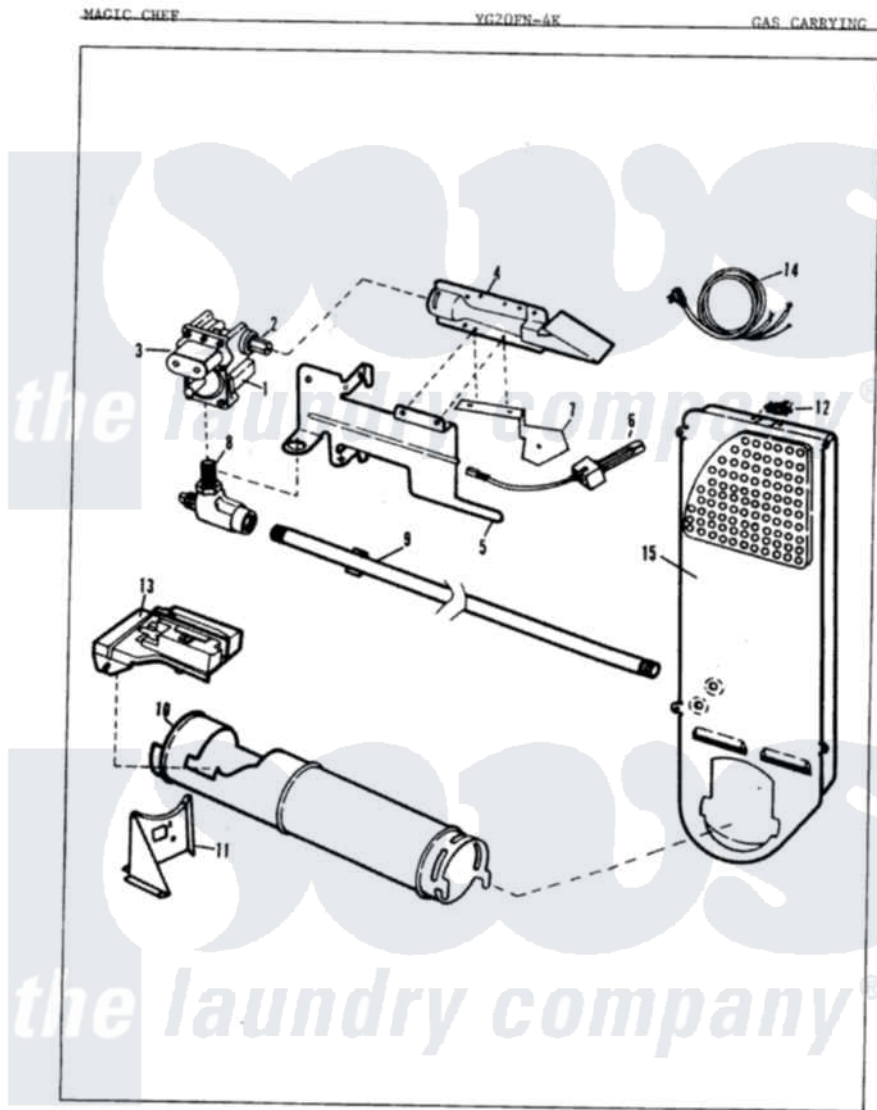

Magic Chef YG20FA4K 04 - GAS CARRYING

Magic Chef [Residential Magic Chef YG20FA4K Dryer Parts](#) Parts Diagram 04 - GAS CARRYING
 Click on the part number to view part

Item	Original Part Number	Replaced By	Status	Part Description
1	53-0194	306176		Valve, Gas
2	63-3570			Burner Orifice
3	63-6615	279834		Coil-Valve
"	Y00000000		Not Available	SEE NOTE SCREW, 8-32 X 7/16 (PURCHASE LOCALLY)
4	63-6682	31001784		Burner
5	53-0140			Mtg Bracket
"	25-7741	W10116760		Screw
6	53-0689	31001556		Igniter
7	25-2134	W10116760		Screw
"	25-3034			Clip, Wiring
"	53-0686		Not Available	BRACKET
"	25-7744	8281196		Screw
8	53-0101	31001042		Valve, Gas Shut Off
9	53-0173	31001777		Main Gas L
10	53-0138		Not Available	HEATER HOUSING
11	25-7741	W10116760		Screw

"	25-3092	90767	Screw, 8A X 3/8 HeX Washer Head Tapping
"	53-0139	Not Available	HEATER SUPPORT
12	53-0143	LA-1053	Fuse Kit, Thermal
"	25-0168		Screw
13	25-7741	W10116760	Screw
"	25-3092	90767	Screw, 8A X 3/8 HeX Washer Head Tapping
"	63-5013	338906	Radiant, Sensor
"	25-2134	W10116760	Screw
14	63-6259	31001547	Cord, Power
15	63-6766		Conversion Kit
"	53-0169	Not Available	INLET AIR DUCT