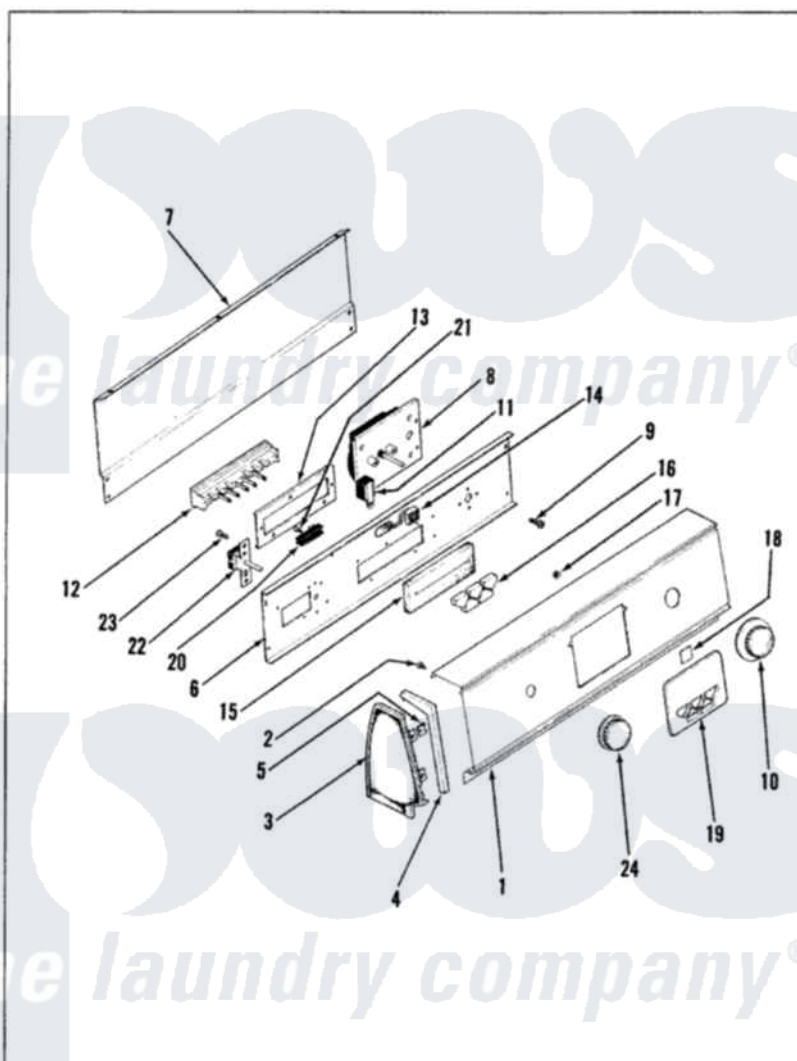

# Magic Chef YG20FA5 01 - CONTROL PANEL

MAGIC CHEF

YG20FN-5

BACKGUARD

Issued 11/87

Magic Chef [Residential Magic Chef YG20FA5 Dryer Parts](#) Parts Diagram 01 - CONTROL PANEL

[Click on the part number to view part](#)

Item	Original Part Number	Replaced By	Status	Part Description
1	53-0855		Not Available	CONTROL PANEL
2	<a href="#">25-7852</a>			Speedclip, Rr Shld To End Cap
"	<a href="#">25-3457</a>			Screw, Sems
"	25-7435	<a href="#">33002917</a>		Screw, No.10-16
3	<a href="#">25-7702</a>			Speedclip, End Cap To Control Panel
"	25-7697	<a href="#">25-2219</a>		Screw
"	<a href="#">53-0264</a>			RH Endcap
"	<a href="#">53-0265</a>			LH Endcap
"	<a href="#">25-7851</a>			Speedclip, End Cap To Top
"	34-9487		Not Available	PLATE, REINFORCEMENT
"	25-7649	<a href="#">910187</a>		Screw
4	53-0278		Not Available	TRIM, END CAP (LT)
"	<a href="#">25-7760</a>			Screw
"	53-0277		Not Available	TRIM, END CAP (RT)
5	<a href="#">25-7702</a>			Speedclip, End Cap To Control