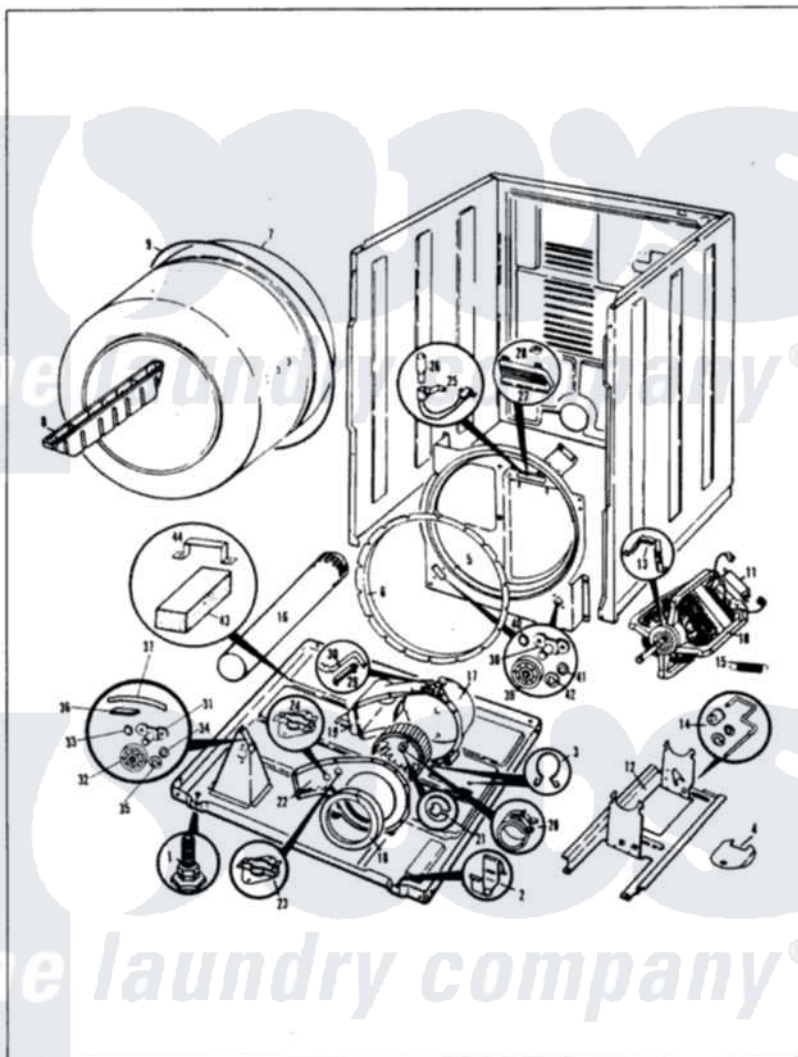

# Magic Chef YG20FA5 02 - CYLINDER & DRIVE

MAGIC CHEF

YG20FN-5

CYLINDER & DRIVE

Issued 11/87

Magic Chef [Residential Magic Chef YG20FA5 Dryer Parts](#) Parts Diagram 02 - CYLINDER & DRIVE  
 Click on the part number to view part

Item	Original Part Number	Replaced By	Status	Part Description
1	63-5519		Not Available	LEG, LEVELING
2	<a href="#">53-0120</a>			Clip, Front Panel
3	25-7027	<a href="#">16515</a>		Clip
4	53-0153		Not Available	SHIELD, WIRING
"	25-7741	<a href="#">W10116760</a>		Screw
5	25-7733	<a href="#">681414</a>		Screw, 10AB X 1/2
"	53-0175	<a href="#">LA-1054</a>		Dryer Bulkhead Kit
6	53-0282	<a href="#">31001637</a>		Seal Assembly, Cylinder Front
7	53-0178	<a href="#">53-1250</a>		Cylinder
8	53-0117		Not Available	BAFFLE, GRAY
"	25-7759	<a href="#">3196164</a>		Screw
9	<a href="#">LA-1004</a>			Motor Mtg. Kit
"	53-0186	<a href="#">341241</a>		Belt
10	53-0189	<a href="#">LA-1004</a>		Motor Mtg. Kit
11	73-0467		Not Available	MOTOR SWITCH
"	<a href="#">53-0332</a>			Motor Switch