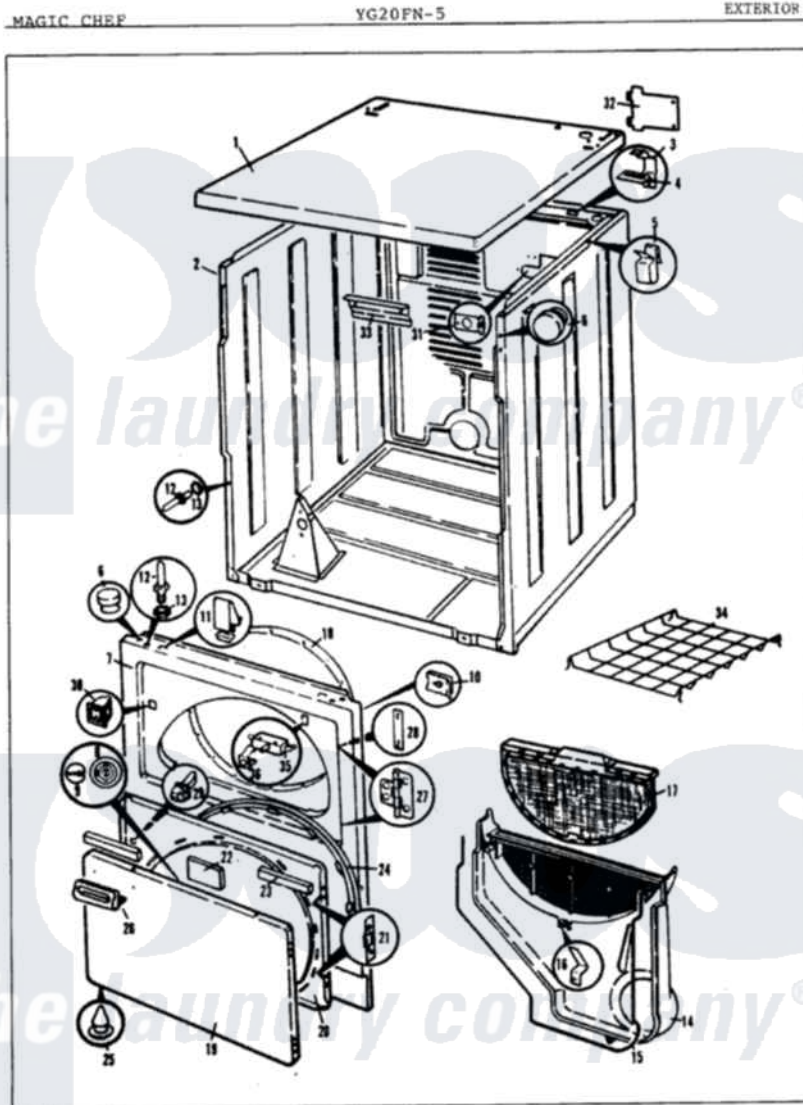

Magic Chef YG20FA5 03 - EXTERIOR

Issued 11/87

Magic Chef [Residential Magic Chef YG20FA5 Dryer Parts](#) Parts Diagram 03 - EXTERIOR
 Click on the part number to view part

Item	Original Part Number	Replaced By	Status	Part Description
1	53-0314-24	53-2435-24		Top, Cabinet
2	53-0160-24	31001715		Cabinet And Base Assembly
3	63-5712			Hinge, Cabinet Top
4	25-3092	90767		Screw, 8A X 3/8 HeX Washer Head Tapping
"	33-0930			Pad, Top Hinge
5	25-3034			Clip, Wiring
6	33-2653			Bumper, Cabinet
7	53-0727-24		Not Available	PANEL, FRONT (ALM)GAS
10	25-7820	489478		Screw, 8 X 1/2
"	25-7817		Not Available	CLIP, U-TYPE
11	25-7220			Clip, Cabinet Top
12	63-6148	53-0643		Pin, Locator
13	25-0224	3400029		Nut, Adapter Plate
"	53-0200			Sleeve, Locator Pin
14	53-0917	12001324		Duct Kit, Collector
"	25-7810	415013-35		Screw

15	53-0204		Seal
16	53-0123		Clip
17	53-0918		Filter, Lint
18	53-0282	31001637	Seal Assembly, Cylinder Front
19	53-0154-24		Panel, Outer Door
20	53-0740	Not Available	INNER DOOR
21	53-0119		Clip, Hinge
22	53-0251	53-1490	Door Pad
23	53-0252	53-1491	Door Pad
24	25-7770	3196169	Screw, Element
"	53-0112	31001529	Seal, Door
25	25-3534	25-7889	Plug Button
26	53-0928	53-0927	Handle, Door
"	25-7810	415013-35	Screw
27	53-0122	53-1492	Hinge, Dryer Door
"	25-7809		Screw, No.6-20 1/2 Flthd Torx
28	53-0121	Not Available	TWIN NUT
"	LA-1003		Door Catch Kit
29	73-0033	LA-1003	Door Catch Kit
30	53-0187	LA-1003	Door Catch Kit
31	25-7828	489483	Screw 10-32 X 1/2
"	53-0135	Not Available	SUPPORT, POWER CORD
32	25-7857	90767	Screw, 8A X 3/8 HeX Washer Head Tapping
"	53-0284		Cover, Terminal
33	25-3457		Screw, Sems
"	53-0133		Shield, Heat
34	LA-1005		Switch Kit
"	53-0772	21001495	Rack, Drying
35	53-0147	53-0148	Switch, Door
36	63-5990	31001319	Clip, Switch