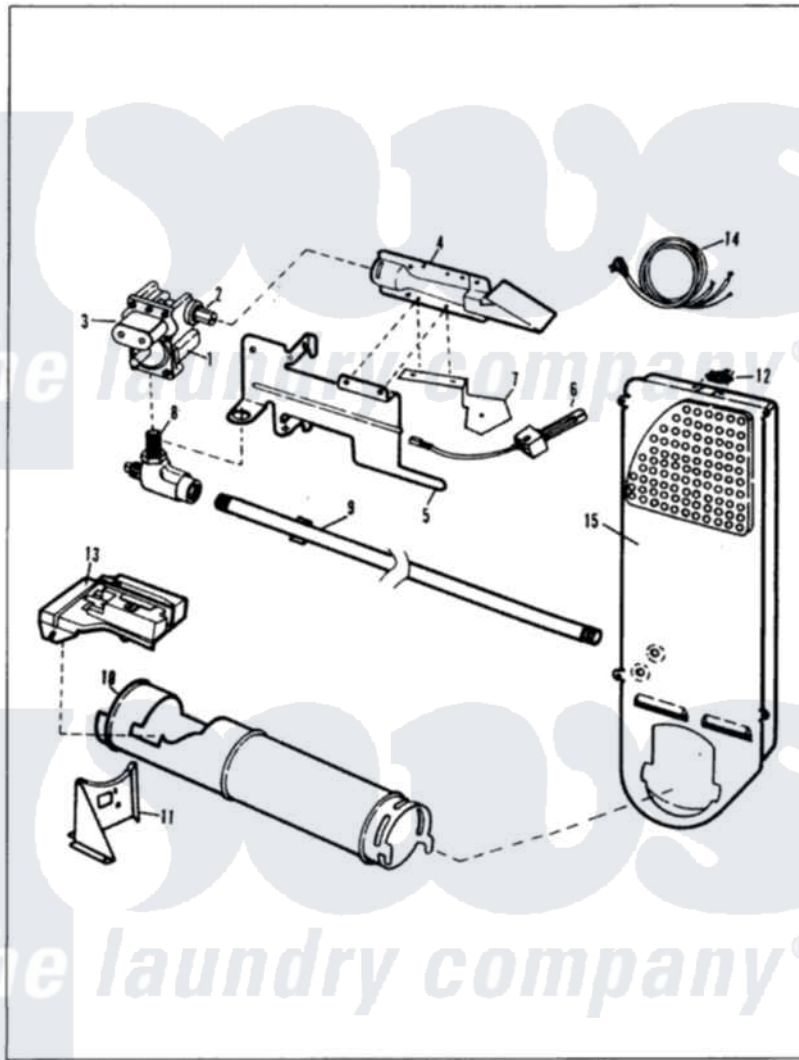

Magic Chef YG20FA5 04 - GAS CARRYING

MAGIC CHEF

YG20FN-5

GAS CARRYING

Issued 11/87

Magic Chef [Residential Magic Chef YG20FA5 Dryer Parts](#) Parts Diagram 04 - GAS CARRYING
 Click on the part number to view part

Item	Original Part Number	Replaced By	Status	Part Description
1	53-0194	306176		Valve, Gas
2	63-3570			Burner Orifice
3	63-6615	279834		Coil-Valve
"	Y00000000		Not Available	SEE NOTE SCREW, 8-32 X 7/16 (PURCHASE LOCALLY)
4	63-6682	31001784		Burner
5	53-0140			Mtg Bracket
"	25-7741	W10116760		Screw
6	53-0689	31001556		Igniter
7	25-2134	W10116760		Screw
"	25-3034			Clip, Wiring
"	53-0686		Not Available	BRACKET
"	25-7744	8281196		Screw
8	53-0101	31001042		Valve, Gas Shut Off
9	53-0173	31001777		Main Gas L
10	53-0138		Not Available	HEATER HOUSING
11	25-7741	W10116760		Screw

"	25-3092	90767	Screw, 8A X 3/8 HeX Washer Head Tapping
"	53-0139	Not Available	HEATER SUPPORT
12	53-0143	LA-1053	Fuse Kit, Thermal
"	25-0168		Screw
13	25-7741	W10116760	Screw
"	25-3092	90767	Screw, 8A X 3/8 HeX Washer Head Tapping
"	63-5013	338906	Radiant, Sensor
"	25-2134	W10116760	Screw
14	63-6259	31001547	Cord, Power
15	63-6766		Conversion Kit
"	53-0169	Not Available	INLET AIR DUCT