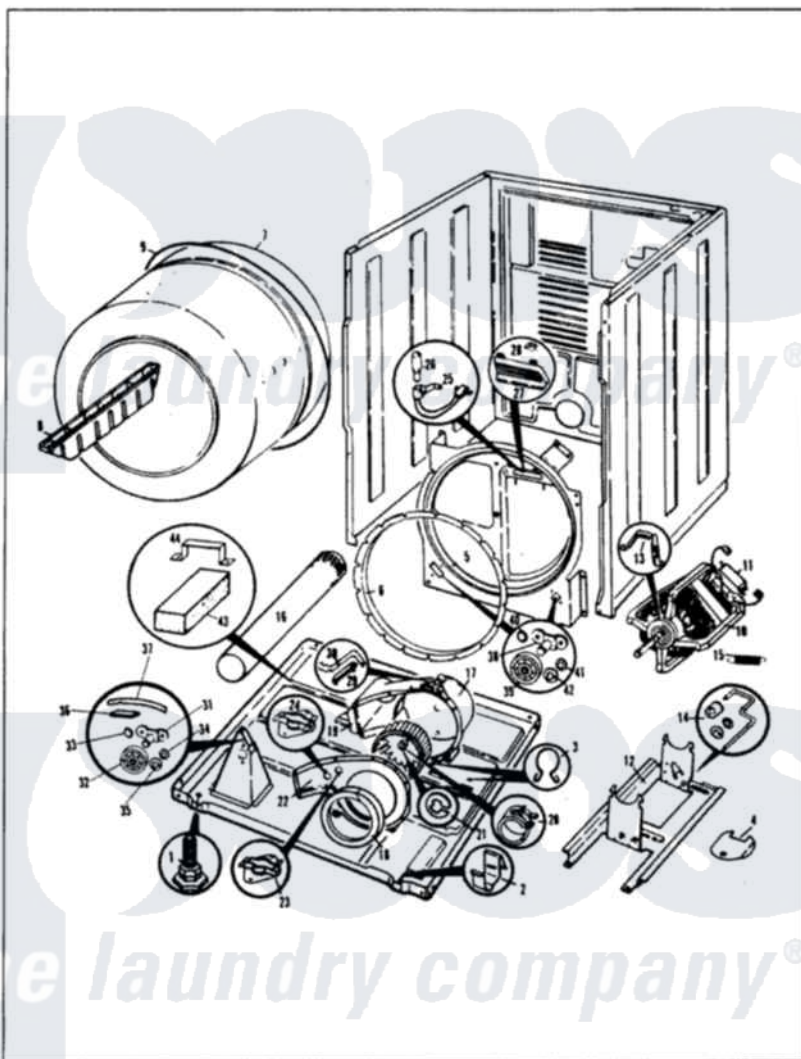

# Magic Chef YG20FN3 02 - CYLINDER & DRIVE

MAGIC CHEF

YG20FN-3

CYLINDER & DRIVE

Magic Chef [Residential Magic Chef YG20FN3 Dryer Parts](#) Parts Diagram 02 - CYLINDER & DRIVE  
 Click on the part number to view part

Item	Original Part Number	Replaced By	Status	Part Description
1	63-5519		Not Available	LEG, LEVELING
2	<a href="#">53-0120</a>			Clip, Front Panel
3	25-7027	<a href="#">16515</a>		Clip
4	53-0153		Not Available	SHIELD, WIRING
"	25-7741	<a href="#">W10116760</a>		Screw
5	25-7733	<a href="#">681414</a>		Screw, 10AB X 1/2
"	53-0175	<a href="#">LA-1054</a>		Dryer Bulkhead Kit
6	53-0282	<a href="#">31001637</a>		Seal Assembly, Cylinder Front
7	53-0178	<a href="#">53-1250</a>		Cylinder
8	53-0117		Not Available	BAFFLE, GRAY
"	25-7759	<a href="#">3196164</a>		Screw
9	<a href="#">LA-1004</a>			Motor Mtg. Kit
"	53-0186	<a href="#">341241</a>		Belt
10	53-0189	<a href="#">LA-1004</a>		Motor Mtg. Kit
11	73-0467		Not Available	MOTOR SWITCH
"	<a href="#">53-0332</a>			Motor Switch