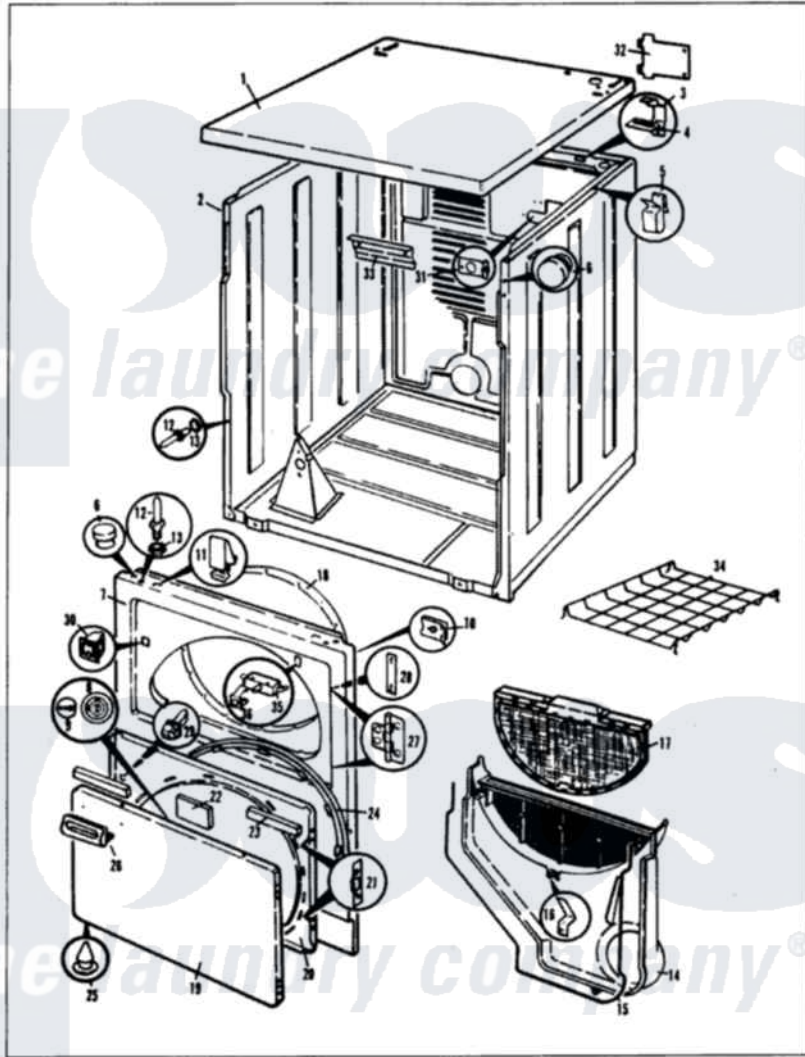

Magic Chef YG20FN3 03 - EXTERIOR

MAGIC CHEF

YG20FN-3

EXTERIOR

Magic Chef [Residential Magic Chef YG20FN3 Dryer Parts](#) Parts Diagram 03 - EXTERIOR
 Click on the part number to view part

Item	Original Part Number	Replaced By	Status	Part Description
1	53-0314		Not Available	CABINET TOP
2	53-0160	31001714		Cabinet And Base Assembly
3	63-5712			Hinge, Cabinet Top
4	33-0930			Pad, Top Hinge
"	25-3092	90767		Screw, 8A X 3/8 HeX Washer Head Tapping
5	25-3034			Clip, Wiring
6	33-2653			Bumper, Cabinet
7	53-0727	12001190		Panel Kit
8	53-0155		Not Available	PLUG, GAS ACCESS (WHT)
"	53-0592		Not Available	CHROME PLUG
9	53-0156			Button, Gas Access
"	53-0593		Not Available	CHROME BUTTON
10	25-7817		Not Available	CLIP, U-TYPE
"	25-7820	489478		Screw, 8 X 1/2
11	25-7220			Clip, Cabinet Top
12	63-6148	53-0643		Pin, Locator

13	25-0224	3400029	Nut, Adapter Plate
"	53-0200		Sleeve, Locator Pin
14	53-0917	12001324	Duct Kit, Collector
"	25-7810	415013-35	Screw
15	53-0204		Seal
16	53-0123		Clip
17	53-0918		Filter, Lint
18	53-0282	31001637	Seal Assembly, Cylinder Front
19	53-0154		Panel, Outer Door
20	53-0104	LA-1024	Inner Door Kit
21	53-0119		Clip, Hinge
22	53-0251	53-1490	Door Pad
23	53-0252	53-1491	Door Pad
24	25-7770	3196169	Screw, Element
"	53-0112	31001529	Seal, Door
25	25-3534	25-7889	Plug Button
26	25-7810	415013-35	Screw
"	53-0928	53-0927	Handle, Door
27	25-7809		Screw, No.6-20 1/2 Flthd Torx
"	53-0122	53-1492	Hinge, Dryer Door
28	LA-1003		Door Catch Kit
"	53-0121	Not Available	TWIN NUT
29	73-0033	LA-1003	Door Catch Kit
30	53-0187	LA-1003	Door Catch Kit
31	25-7828	489483	Screw 10-32 X 1/2
"	53-0135	Not Available	SUPPORT, POWER CORD
32	25-7857	90767	Screw, 8A X 3/8 HeX Washer Head Tapping
"	53-0284		Cover, Terminal
33	53-0133		Shield, Heat
"	25-3457		Screw, Sems
34	LA-1005		Switch Kit
35	53-0147	53-0148	Switch, Door
36	63-5990	31001319	Clip, Switch