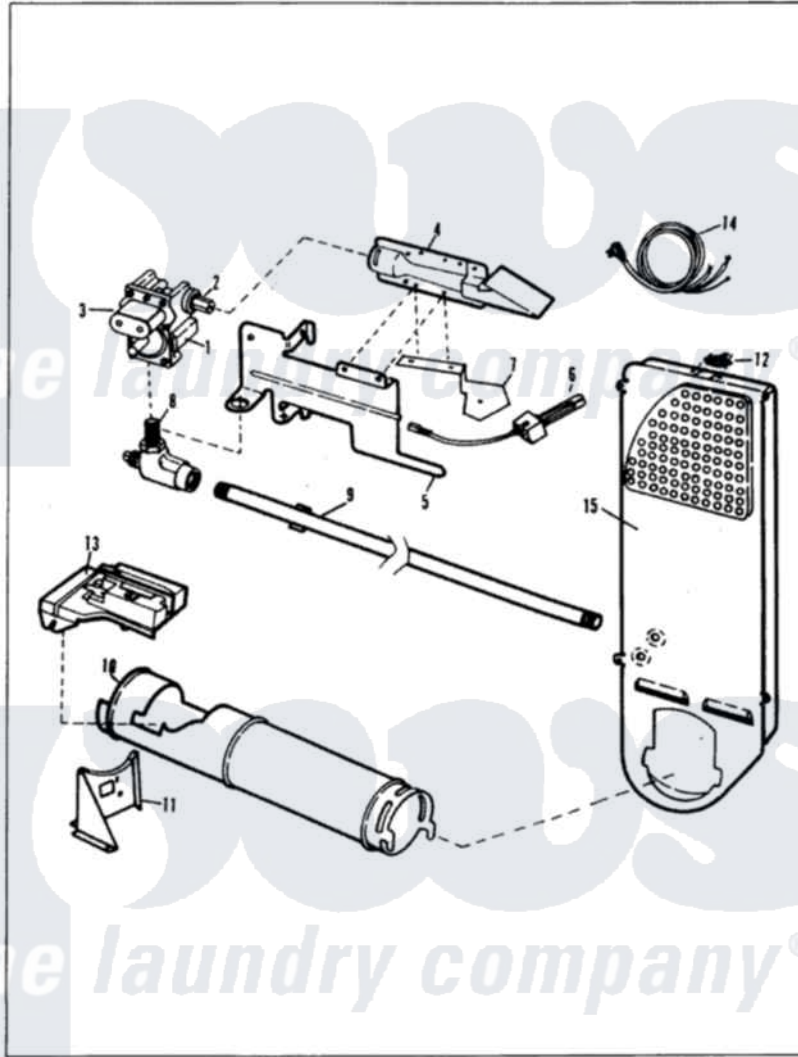

Magic Chef YG20FN3 04 - GAS CARRYING

MAGIC CHEF

YG20FN-3

GAS CARRYING

Magic Chef [Residential Magic Chef YG20FN3 Dryer Parts](#) Parts Diagram 04 - GAS CARRYING
 Click on the part number to view part

Item	Original Part Number	Replaced By	Status	Part Description
1	53-0194	306176		Valve, Gas
2	63-3570			Burner Orifice
3	63-6615	279834		Coil-Valve
"	Y00000000		Not Available	SEE NOTE SCREW, 8-32 X 7/16 (PURCHASE LOCALLY)
4	63-6682	31001784		Burner
5	53-0140			Mtg Bracket
"	25-7741	W10116760		Screw
6	53-0689	31001556		Igniter
7	25-2134	W10116760		Screw
"	25-3034			Clip, Wiring
"	53-0686		Not Available	BRACKET
"	25-7744	8281196		Screw
8	53-0101	31001042		Valve, Gas Shut Off
9	53-0173	31001777		Main Gas L
10	53-0138		Not Available	HEATER HOUSING
11	25-7741	W10116760		Screw

"	25-3092	90767	Screw, 8A X 3/8 HeX Washer Head Tapping
"	53-0139	Not Available	HEATER SUPPORT
12	53-0143	LA-1053	Fuse Kit, Thermal
"	25-0168		Screw
13	25-7741	W10116760	Screw
"	25-3092	90767	Screw, 8A X 3/8 HeX Washer Head Tapping
"	63-5013	338906	Radiant, Sensor
"	25-2134	W10116760	Screw
14	63-6259	31001547	Cord, Power
15	63-6766		Conversion Kit
"	53-0169	Not Available	INLET AIR DUCT