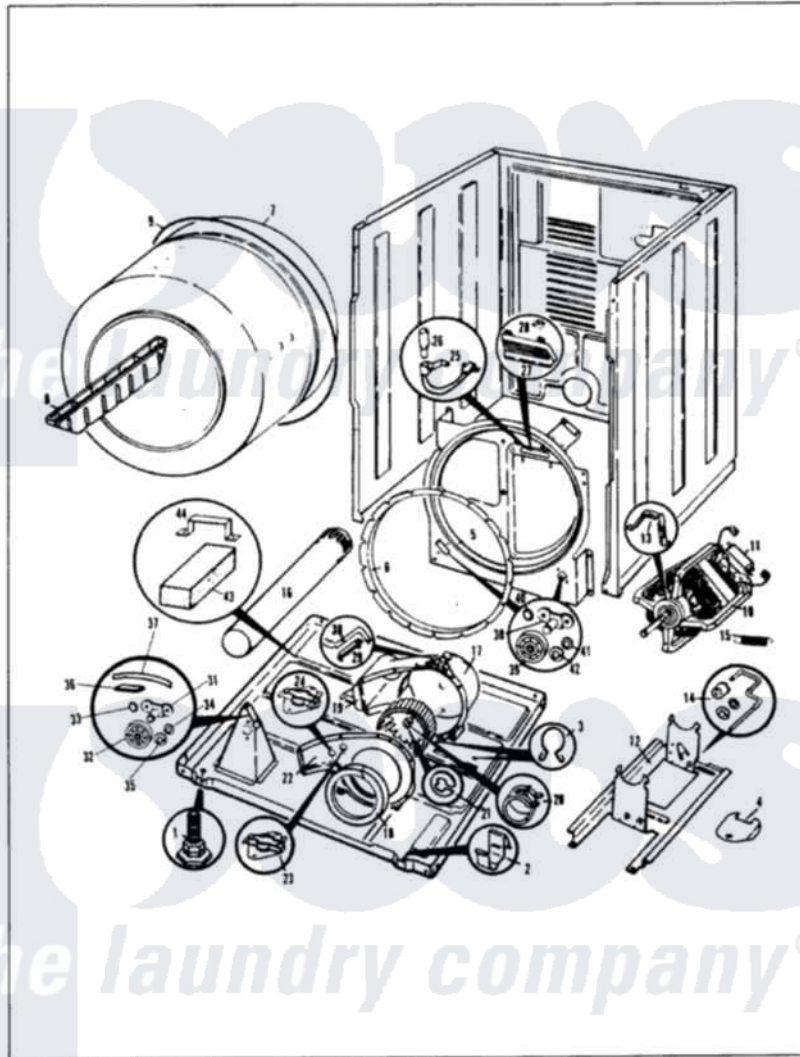

# Magic Chef YG20FN4 02 - CYLINDER & DRIVE

MAGIC CHEF

YG20FN-4

CYLINDER & DRIVE

Issued 11/87

Magic Chef [Residential Magic Chef YG20FN4 Dryer Parts](#) Parts Diagram 02 - CYLINDER & DRIVE  
 Click on the part number to view part

Item	Original Part Number	Replaced By	Status	Part Description
1	63-5519		Not Available	LEG, LEVELING
2	<a href="#">53-0120</a>			Clip, Front Panel
3	25-7027	<a href="#">16515</a>		Clip
4	53-0153		Not Available	SHIELD, WIRING
"	25-7741	<a href="#">W10116760</a>		Screw
5	25-7733	<a href="#">681414</a>		Screw, 10AB X 1/2
"	53-0175	<a href="#">LA-1054</a>		Dryer Bulkhead Kit
6	53-0282	<a href="#">31001637</a>		Seal Assembly, Cylinder Front
7	53-0178	<a href="#">53-1250</a>		Cylinder
8	53-0117		Not Available	BAFFLE, GRAY
"	25-7759	<a href="#">3196164</a>		Screw
9	<a href="#">LA-1004</a>			Motor Mtg. Kit
"	53-0186	<a href="#">341241</a>		Belt
10	53-0189	<a href="#">LA-1004</a>		Motor Mtg. Kit
11	73-0467		Not Available	MOTOR SWITCH
"	<a href="#">53-0332</a>			Motor Switch