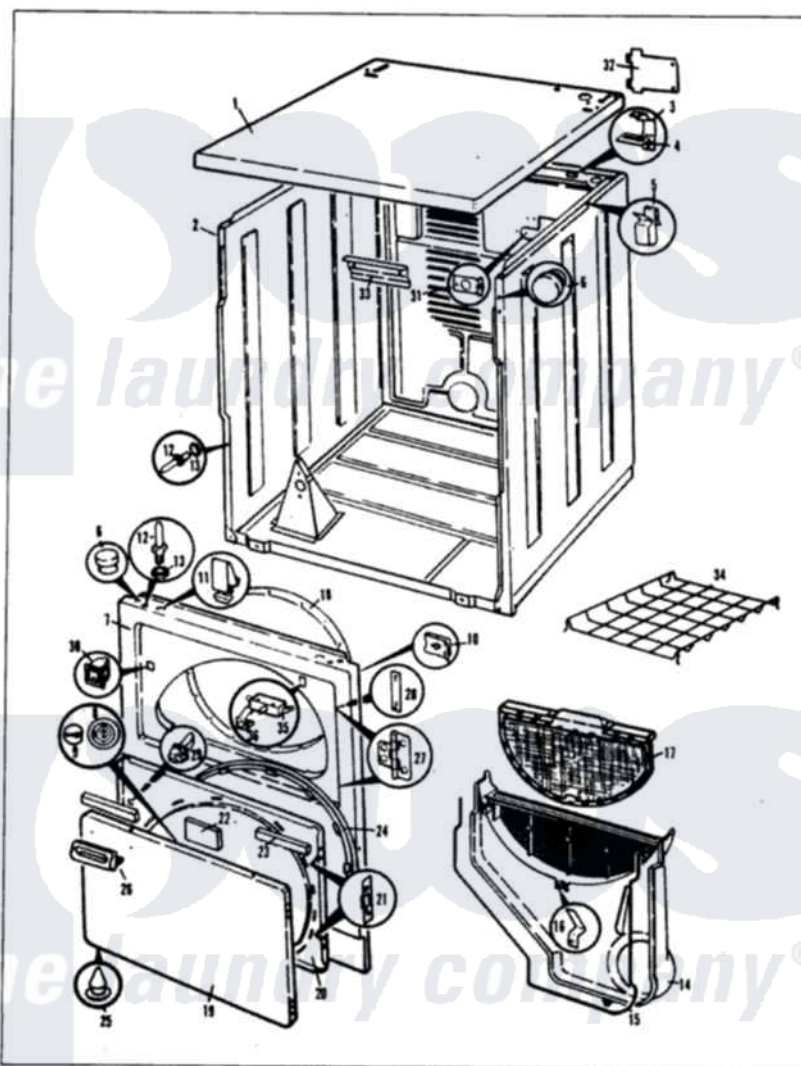

Magic Chef YG20FN4 03 - EXTERIOR

MAGIC CHEF

YG20FN-4

EXTERIOR

Issued 11/87

Magic Chef [Residential Magic Chef YG20FN4 Dryer Parts](#) Parts Diagram 03 - EXTERIOR

[Click on the part number to view part](#)

Item	Original Part Number	Replaced By	Status	Part Description
1	53-0314		Not Available	CABINET TOP
2	53-0160	31001714		Cabinet And Base Assembly
3	63-5712			Hinge, Cabinet Top
4	25-3092	90767		Screw, 8A X 3/8 HeX Washer Head Tapping
"	33-0930			Pad, Top Hinge
5	25-3034			Clip, Wiring
6	33-2653			Bumper, Cabinet
7	53-0727	12001190		Panel Kit
8	53-0592		Not Available	CHROME PLUG
"	53-0155		Not Available	PLUG, GAS ACCESS (WHT)
9	53-0593		Not Available	CHROME BUTTON
"	53-0156			Button, Gas Access
10	25-7820	489478		Screw, 8 X 1/2
"	25-7817		Not Available	CLIP, U-TYPE
11	25-7220			Clip, Cabinet Top
12	63-6148	53-0643		Pin, Locator

13	25-0224	3400029	Nut, Adapter Plate
"	53-0200		Sleeve, Locator Pin
14	53-0917	12001324	Duct Kit, Collector
"	25-7810	415013-35	Screw
15	53-0204		Seal
16	53-0123		Clip
17	53-0918		Filter, Lint
18	53-0282	31001637	Seal Assembly, Cylinder Front
19	53-0154		Panel, Outer Door
20	53-0104	LA-1024	Inner Door Kit
21	53-0119		Clip, Hinge
22	53-0251	53-1490	Door Pad
23	53-0252	53-1491	Door Pad
24	53-0112	31001529	Seal, Door
"	25-7770	3196169	Screw, Element
25	25-3534	25-7889	Plug Button
26	53-0928	53-0927	Handle, Door
"	25-7810	415013-35	Screw
27	53-0122	53-1492	Hinge, Dryer Door
"	25-7809		Screw, No.6-20 1/2 Flthd Torx
28	LA-1003		Door Catch Kit
"	53-0121	Not Available	TWIN NUT
29	73-0033	LA-1003	Door Catch Kit
30	53-0187	LA-1003	Door Catch Kit
31	25-7828	489483	Screw 10-32 X 1/2
"	53-0135	Not Available	SUPPORT, POWER CORD
32	25-7857	90767	Screw, 8A X 3/8 HeX Washer Head Tapping
"	53-0284		Cover, Terminal
33	53-0133		Shield, Heat
"	25-3457		Screw, Sems
34	LA-1005		Switch Kit
"	53-0772	21001495	Rack, Drying
35	53-0147	53-0148	Switch, Door
36	63-5990	31001319	Clip, Switch